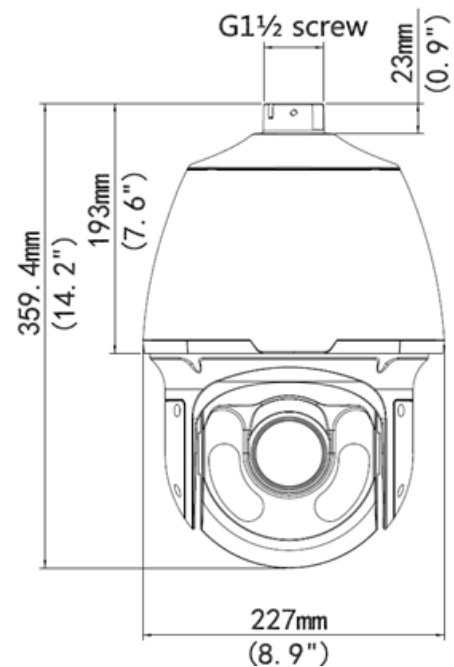

Dimensions

Accessories

TR-WE45-A-IN	Wall Mount
TR-UP08-A-IN	Pole Mount
TR-UC08-A-IN	Corner Mount
TR-CE45-IN	Pendant Mount
TR-UF45-A-IN	Pendant Mount Adapter
TR-WE45-B-IN	Parapet Mount
RUPTZI-1	PTZ PoE Adapter