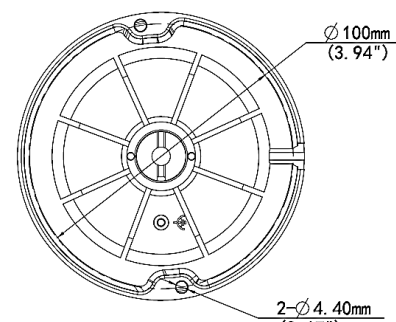

Dimensions

Accessories

TR-WM03-A-IN	Wall Mount
TR-UP06-IN	Pole Mount
TR-JB03-D-IN	Junction Box
TR-UM06-B-IN	Wedge Mount
TR-CE45-IN	Pendant Mount
TR-UF45-D-IN	Pendant Mount Adapter