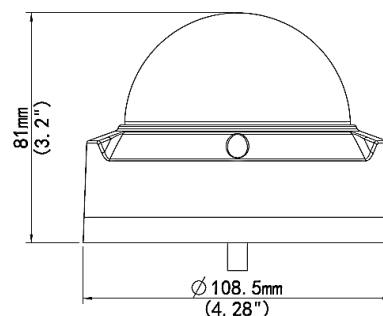

Dimensions

Accessories

TR-WM03-A-IN	Wall Mount
TR-UP06-IN	Pole Mount
TR-JB03-D-IN	Junction Box
TR-UM06-B-IN	Wedge Mount
TR-CE45-IN	Pendant Mount
TR-UF45-D-IN	Pendant Mount Adapter