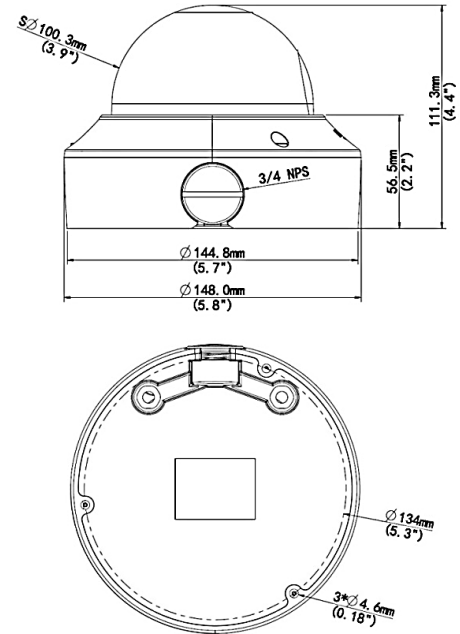

Specifications

Camera	
Sensor	1/2.8", progressive scan , 8 megapixel, CMOS
Lens	2.8~12 mm, varifocal automatic focusing and motorized zoom lens
Angle of View (H)	107.4° ~ 29.2 x 54.2° ~ 16.3° (wide ~ tele)
Shutter	Auto/Manual, 1 ~ 1/100000 s
Minimum Illumination	Color: 0.003 Lux (F1.6, AGC ON); 0 Lux with IR
Day/Night	IR-cut filter with auto switch (ICR)
Digital noise reduction	2D/3D DNR
IR LED Range	Up to 40m (131ft) IR range
WDR	120dB
Video Compression	Ultra 265, H.265, H.264, MJPEG
H.264 code profile	Baseline profile, Main Profile, High Profile
Maximum Frame Rate / Stream	Main: 8MP (3840 x 2160) @ 20fps Sub: 2MP (1920 x 1080) @ 30fps Third Stream: D1 (720 x 576) @ 30fps
HLC, BLC, 9:16 Corridor, Defog, Flip	Supported
OSD, Privacy, Motion & ROI	Up to 8 areas
Network	
Protocols	IPv4, IGMP, ICMP, ARP, TCP, UDP, DHCP, PPPoE, RTP, RTSP, RTCP, DNS, DDNS, NTP, FTP, UPnP, HTTP, HTTPS, SMTP, 802.1x, SNMP, QoS
Compatible Integration	ONVIF (Profile S, Profile G, Profile T), API
Network	RJ45, 10M/100M Base-TX Ethernet
Smart Intrusion Prevention	Cross Line, Intrusion, Enter/Leave Area Detection
Local Storage	Micro-SD, up to 256GB
Network Storage	Automatic Network Replenishment (ANR)
General	
Power	12VDC +/- 25%, PoE (IEEE802.3 af); Max 9W
Dimensions (Ø x H) & Weight	Ø148 x 111.3mm (Ø5.8 x 4.4"); 0.75kg (1.7lb)
Audio I/O & Compression	1 / 1; G711 compression
Alarm I/O	1 / 1
Operating Temperature & Humidity	-30°C ~ +60°C (-22°F ~ 140°F); Humidity: 10%~95% RH (non-condensing)
Conformity Certifications	IP67, IK10; CE, FCC

Dimensions

Accessories

See Camera Accessories Guide