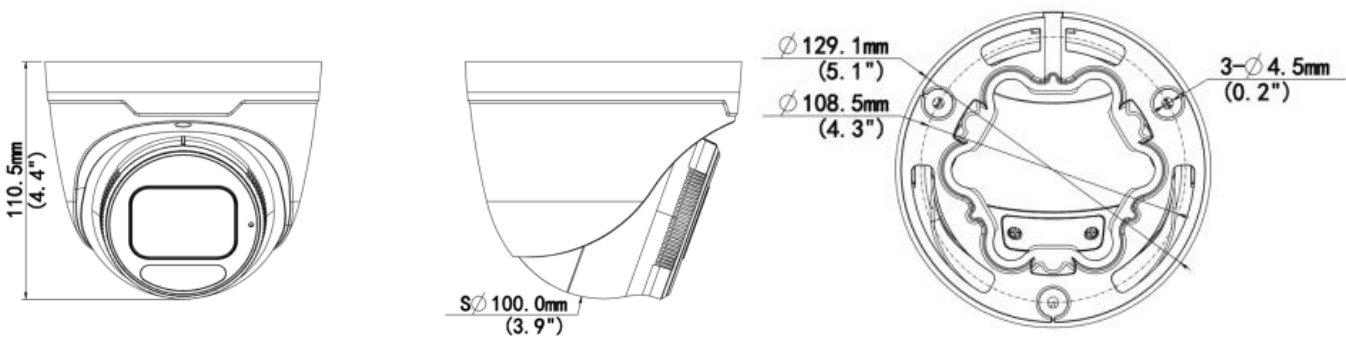

## Specifications

Camera	Description
Max Resolution	8MP
Sensor	1/1.2" CMOS
Min. Illumination	Color : 0.0003 lux (F1.0, AGC ON)
Shutter	Auto/Manual, 1 ~ 1/100000s
Adjustment Angle	Pan: 0° ~ 360°, Tilt: 0° ~ 75°, Rotate: 0° ~ 360°
S/N	>56dB
WDR	130dB
Lens	Description
Focal Length	2.8mm
Iris Type	Fixed
Iris	F1.0
Field of View (H)	105.0°
Field of View (V)	56.1°
Field of View (D)	121.0°
DORI	Description
DORI Distance(Detect)	43.4m(142.4ft)
DORI Distance(Observe)	17.4m(57.1ft)
DORI Distance(Recognize)	8.8m(28.5ft)
DORI Distance(Identify)	4.3m(14.1ft)
Illuminator	Description
Illumination Distance(Warm Light)	30m (98.4ft)
Light On/Off Control	Auto/Manual
Video	Description
Video Compression	H.265; H.264; MJPEG
H.264 Code Profile	Baseline profile, Main profile, High profile
Frame Rate	<p><u>Main Stream</u>: 8 MP (3840 × 2160), max. 30 fps; 5.3 MP (3072 × 1728), max. 30 fps; 3.6 MP (2560 × 1440), max. 30 fps; 1080P (1920 × 1080), max. 30 fps; 720P (1280 × 720), max. 30 fps;</p> <p><u>Sub Stream</u>: 1080P @30fps; 720P @30fps; D1 (720*576) @30fps; 640*360 @30fps; 2CIF (704*288) @30fps; CIF (352*288) @30fps;</p> <p><u>Third Stream</u>: D1 (720 × 576), max. 30 fps; 640 × 360, max. 30 fps; 2CIF (704 × 288), max. 30 fps; CIF (352 × 288), max. 30 fps;</p>
Video Bit Rate	128 Kbps ~ 6144 Kbps
U-code	Support
Privacy Mask	Up to 4
ROI; OSD	Up to 8 areas
Video Stream	Triple Streams

## Dimensions