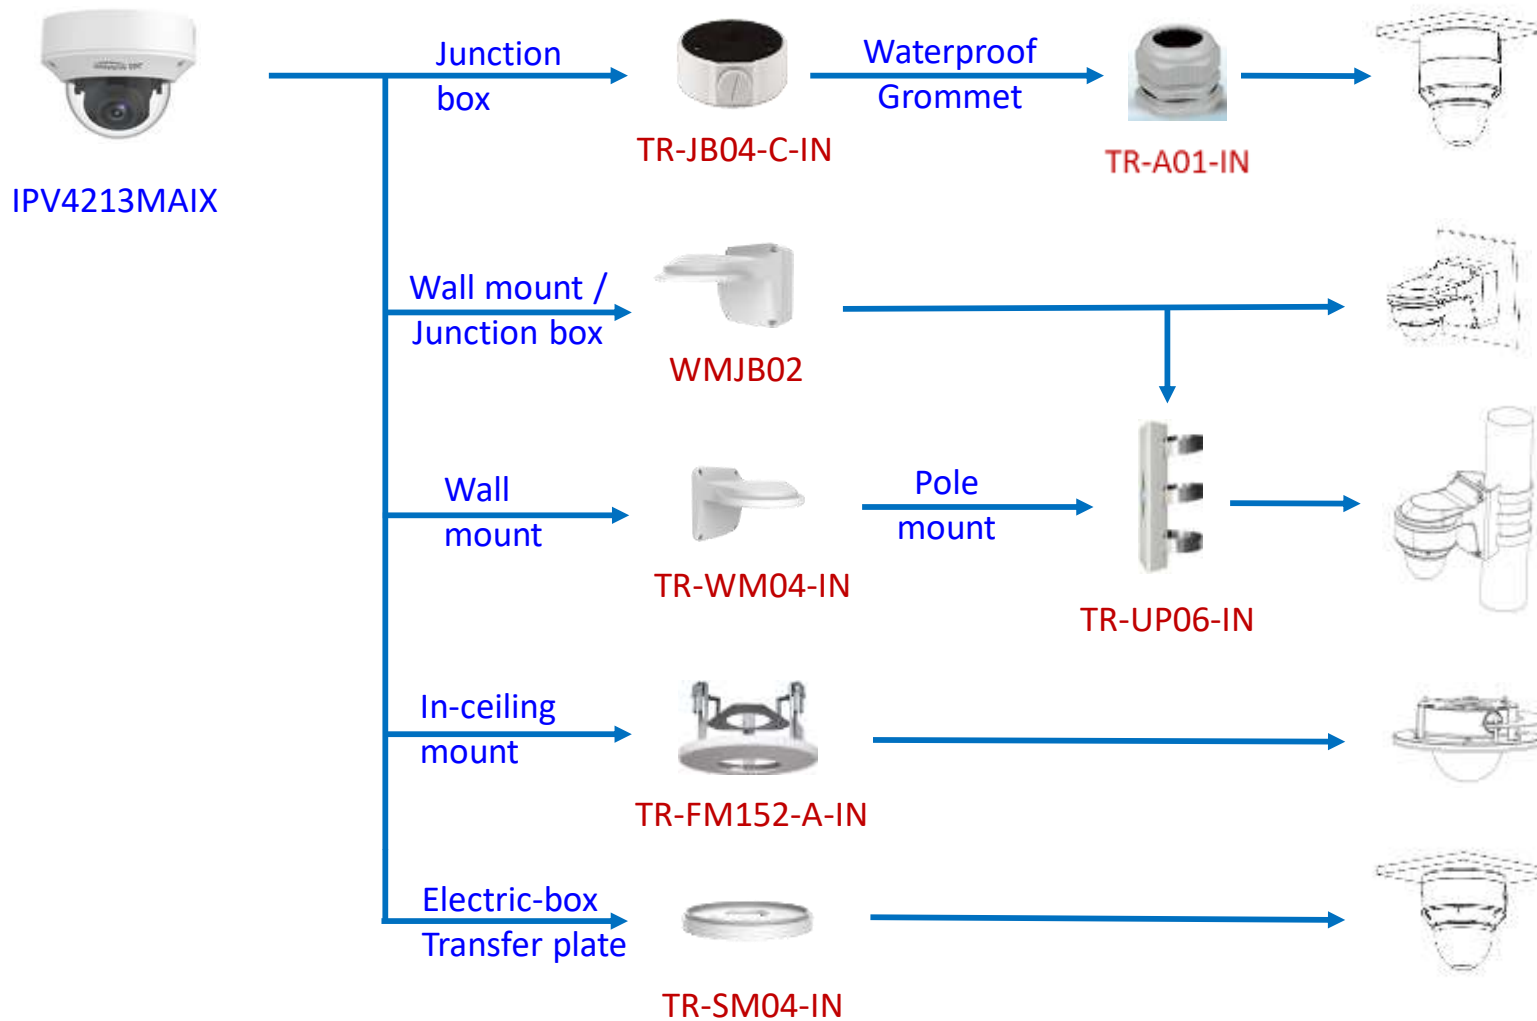

Camera Accessories Guide

02/16/2026

Vandal IP Domes

Vandal IP Domes

IPV5213MX
IPV4K212MX

Vandal IP Domes

IPV4WI28X
IPV4B212MX
IPV5E212MX
IPV4U212MX

Vandal IP Domes

IPVLP428X

Vandal IP Domes

IPV4ES28X
IPV528X
IPV5ES28X
IPV4B28X

IPV428AIX
IPV4K28AIX
IPV4KES28X
IPV4M28X
IPV5M28X

Vandal IP Domes

IPV4E28BX
IPV4ES28BX

TR-JB03-G-IN-Black

IPV54213MX

TR-UF45-K-IN

TR-WE45-A-IN

TR-WE45-B-IN

TR-UC08-A-IN

TR-CE45-IN

Vandal IP Domes

IPV4428X

Turret IP Domes

Pendent mount

Vandal IP Dome Pendant Mounts

IPV4428X

+

Junction box

TR-JB08

Pendent mount

TR-SE24-A-IN
500mm Extension