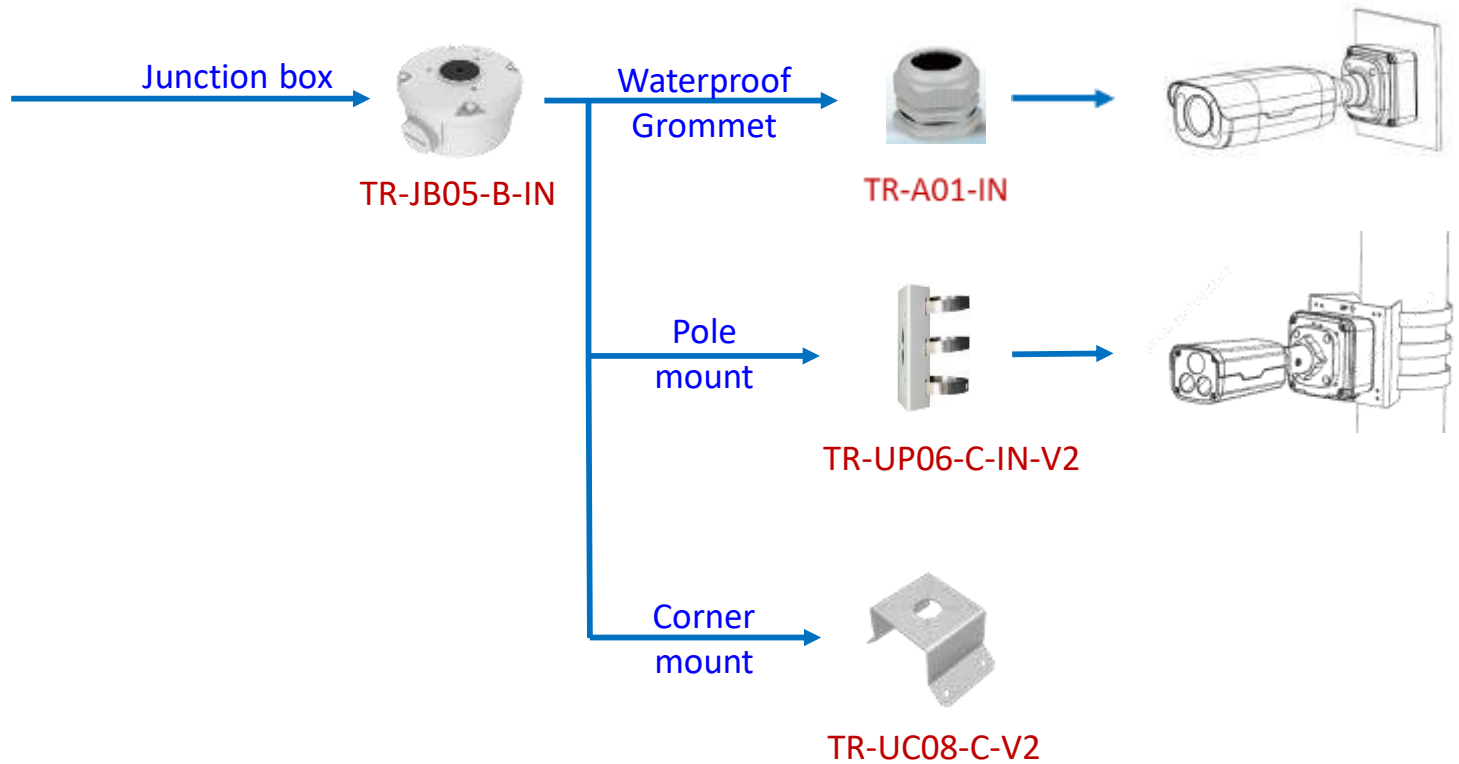

Junction box

TR-JB05-A-IN

Pole
mount

TR-UP06-B-IN

Waterproof
Grommet

TR-A01-IN

Pole
mount

TR-UP06-C-IN-V2

IPTHB480X

Junction box

TR-JB06-A-IN

Electric-box
Transfer plate

TR-SM05-IN

IPB4B28X

IP Bullets

- IPB428AIX
- IPB4KD28AIX
- IPB528X
- IPB4ES28X
- IPB4B212MX
- IPB4KES28X
- IPB4K28AIX
- IPB4WI28X
- IPB4KWI28X
- IPB4KWI28TAIX

IP Bullets

IPB4K180X
IPB5EC82X

IP Bullets

IPLPRB2447MX

Pole Mount

TR-UP06-C-IN-V2

IPLPRB4832MX

Panoramic 180° IP Bullet