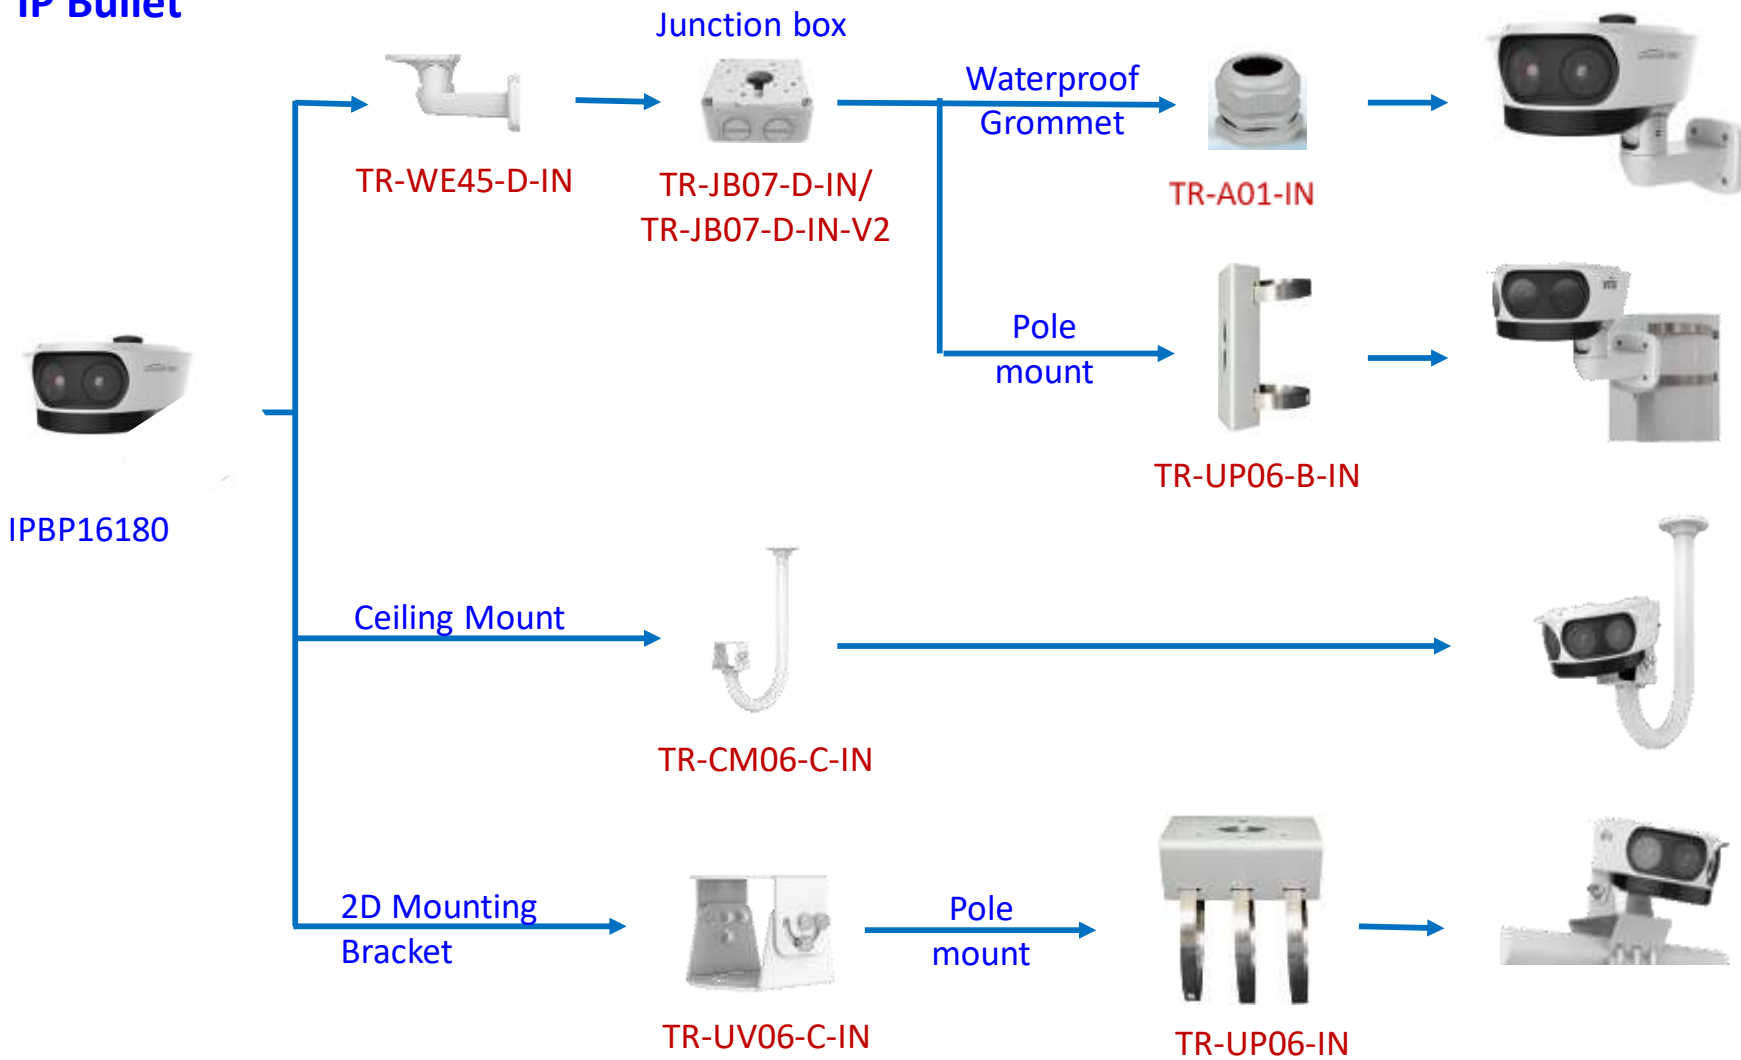

Junction box

TR-JB05-A-IN

Pole
mount

TR-UP06-B-IN

Waterproof
Grommet

TR-A01-IN

Pole
mount

TR-UP06-C-IN-V2

IPTHB480X

Junction box

TR-JB06-A-IN

Electric-box
Transfer plate

TR-SM05-IN

IPB4B28X

IP Bullets

- IPB428AIX
- IPB4KD28AIX
- IPB528X
- IPB4ES28X
- IPB4B212MX
- IPB4KES28X
- IPB4K28AIX
- IPB4WI28X
- IPB4KWI28X
- IPB4KWI28TAIX

IP Bullets

IPB4K180X
IPB5EC82X

IP Bullets

IPLPRB2447MX

Pole Mount

TR-UP06-C-IN-V2

IPLPRB4832MX

Panoramic 180° IP Bullet

AHD Bullets

UHDB228X
UHDB528X
UHDB2EC28X
UHDB5EC28X
UHDB5L28X

UHDB2C28X
UHDB5C28X

AHD Turret Domes

Analog Turret Dome Indoor Pendant Mounts

Contact Information

Corporate Office & Warehouse

Uniview Technology