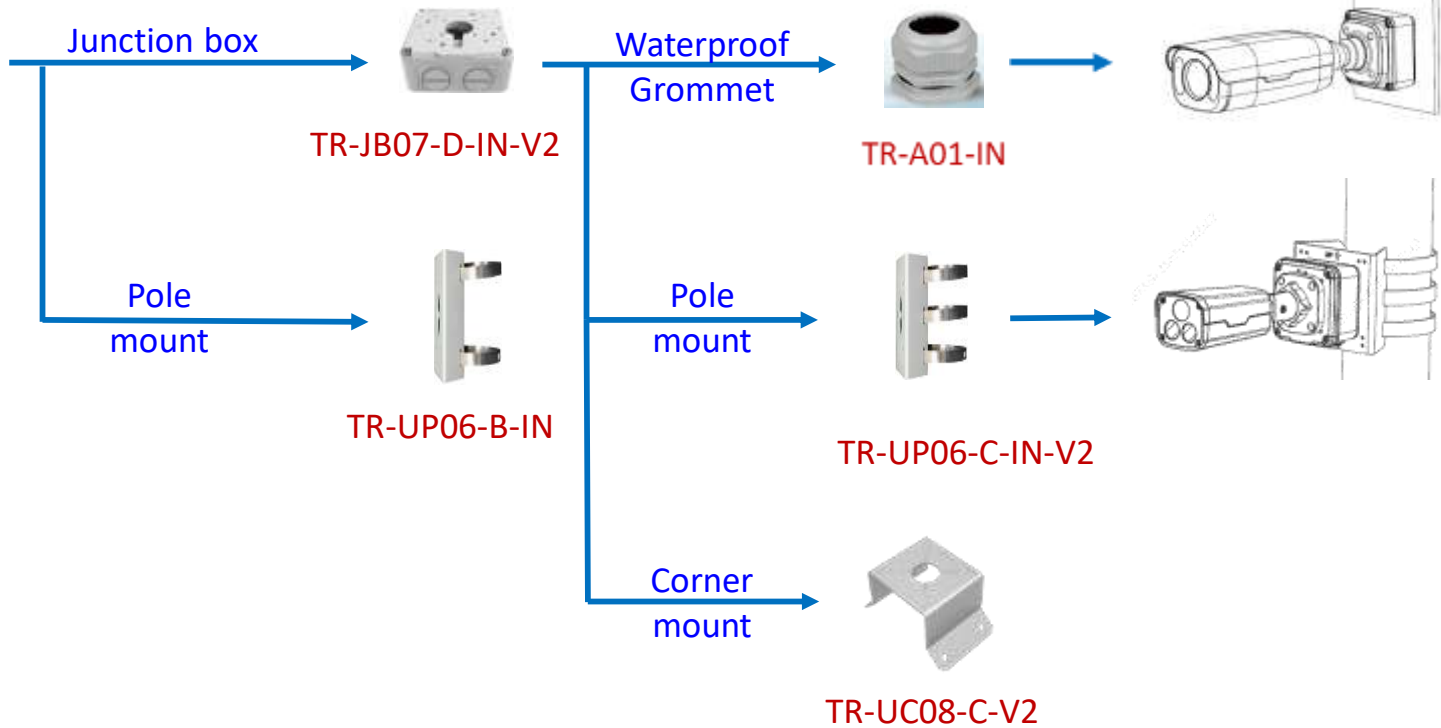

Junction box

+ TR-JB03-H-IN-V2

IPFE12360X

+ TR-JB04-D-IN

TR-SE24-IN
200mm Extension

TR-SE24-A-IN
500mm Extension

TR-CM24-IN
200mm Pendant Mount

Pendent mount

IPB4W4G40X

TR-WM06-C-IN

TR-UP06-B-IN

IP Bullets

- IPB4213MAIX
- IPB5213MX
- IPB4K212MX
- IPB46143MX
- IPB5M28X
- IPB4WI28AIX
- IPB4KWI28AIX

- IPB4213MAIX
- IPB5213MX
- IPB4K212MX

IP Bullets

IPB4B28X
IPB4U212MX
IPB5U28X
ANB528CAIX

Junction box

TR-JB05-A-IN

Pole
mount

TR-UP06-B-IN

Waterproof
Grommet

TR-A01-IN

Pole
mount

TR-UP06-C-IN-V2

IPTHB480X

Junction box

TR-JB06-A-IN

Electric-box
Transfer plate

TR-SM05-IN

IPB4B28X

IP Bullets

- IPB428AIX
- IPB4KD28AIX
- IPB528X
- IPB4ES28X
- IPB4B212MX
- IPB4KES28X
- IPB4K28AIX
- IPB4WI28X
- IPB4KWI28X
- IPB4KWI28TAIX