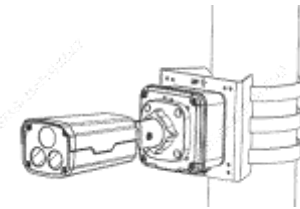

Junction box

TR-JB05-A-IN

Pole
mount

TR-UP06-B-IN

Waterproof
Grommet

TR-A01-IN

Pole
mount

TR-UP06-C-IN-V2

IPTHB480X

Junction box

TR-JB06-A-IN

Electric-box
Transfer plate

TR-SM05-IN

IPB4B28X

IP Bullets

- IPB428AIX
- IPB4KD28AIX
- IPB528X
- IPB4ES28X
- IPB4B212MX
- IPB4KES28X
- IPB4K28AIX
- IPB4WI28X
- IPB4KWI28X
- IPB4KWI28TAIX