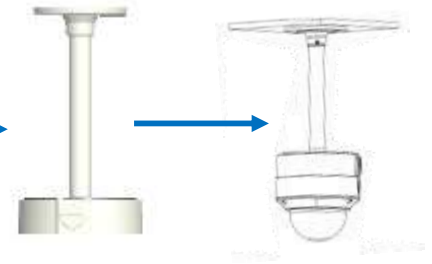

Junction box

+ TR-JB03-H-IN-V2

IPFE12360X

+ TR-JB04-D-IN

TR-SE24-IN
200mm Extension

TR-SE24-A-IN
500mm Extension

TR-CM24-IN
200mm Pendant Mount

Pendent mount