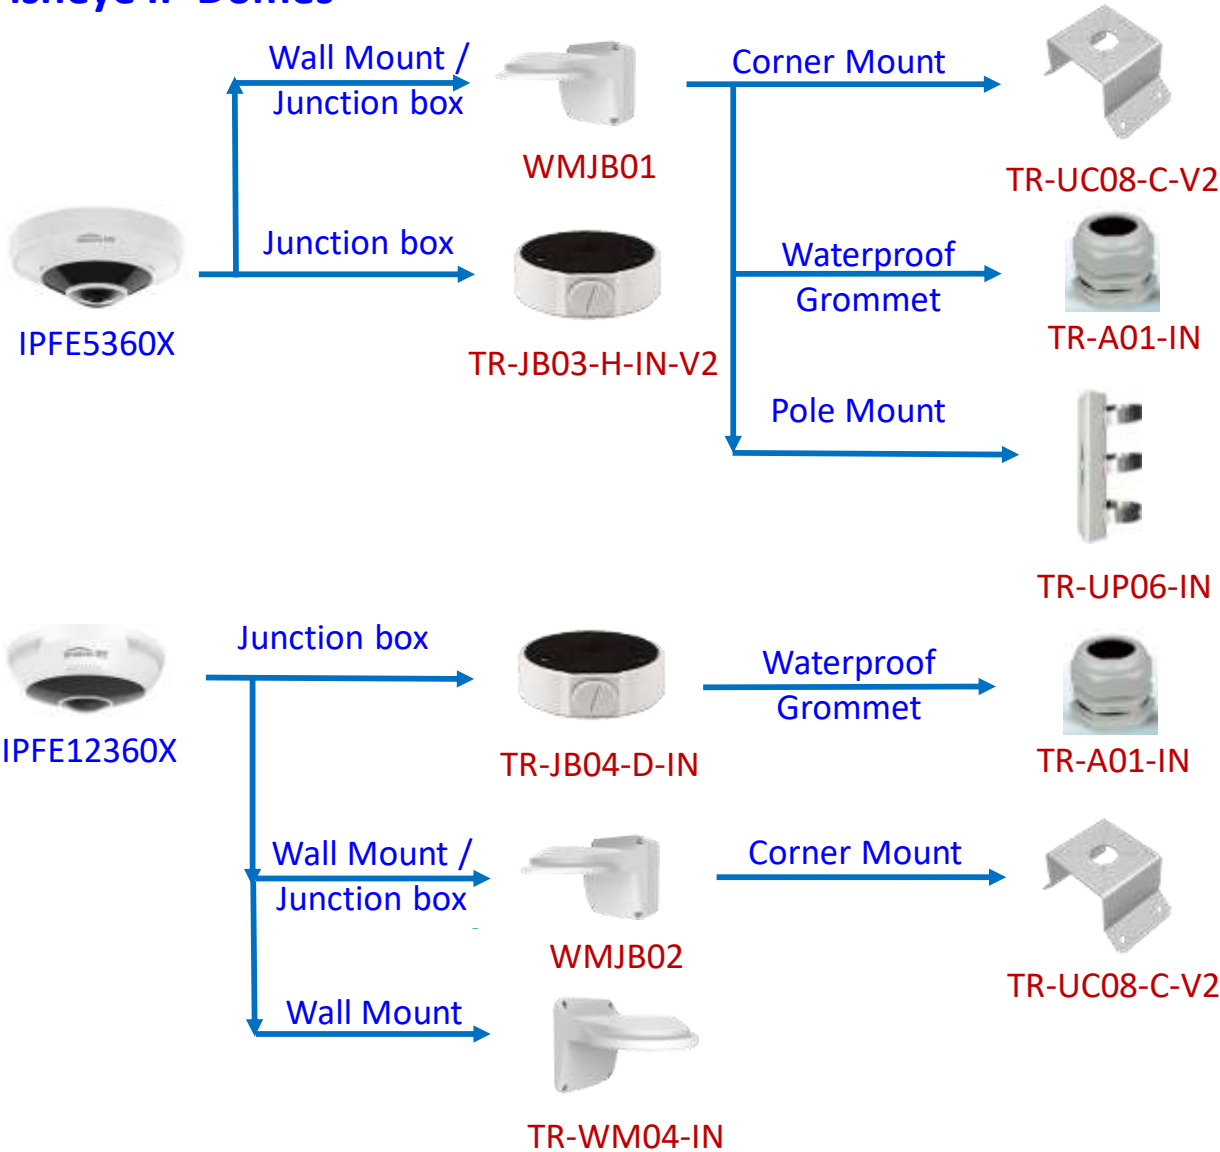

Pole mount

TR-UP08-A-IN

Corner
mount

TR-UC08-A-IN

Roof / Parapet
mount

TR-WE45-B-IN

Pendant Mount
Adapter

TR-UF45-A-IN

Additional PTZ Accessories

- KB-1100 Keyboard
- RUPTZI-1 PoE Injector

PTZ IP Domes

IPCSD416X

PTZ IP Domes

Fisheye IP Domes

Fisheye IP Dome Pendant Mounts

IPFE5360X

Junction box

+ TR-JB03-H-IN-V2

IPFE12360X

+ TR-JB04-D-IN

TR-SE24-IN
200mm Extension

TR-SE24-A-IN
500mm Extension

TR-CM24-IN
200mm Pendant Mount

Pendent mount

IPB4W4G40X

TR-WM06-C-IN

TR-UP06-B-IN

IP Bullets

- IPB4213MAIX
- IPB5213MX
- IPB4K212MX
- IPB46143MX
- IPB5M28X
- IPB4WI28AIX
- IPB4KWI28AIX

- IPB4213MAIX
- IPB5213MX
- IPB4K212MX

IP Bullets

IPB4B28X
IPB4U212MX
IPB5U28X
ANB528CAIX