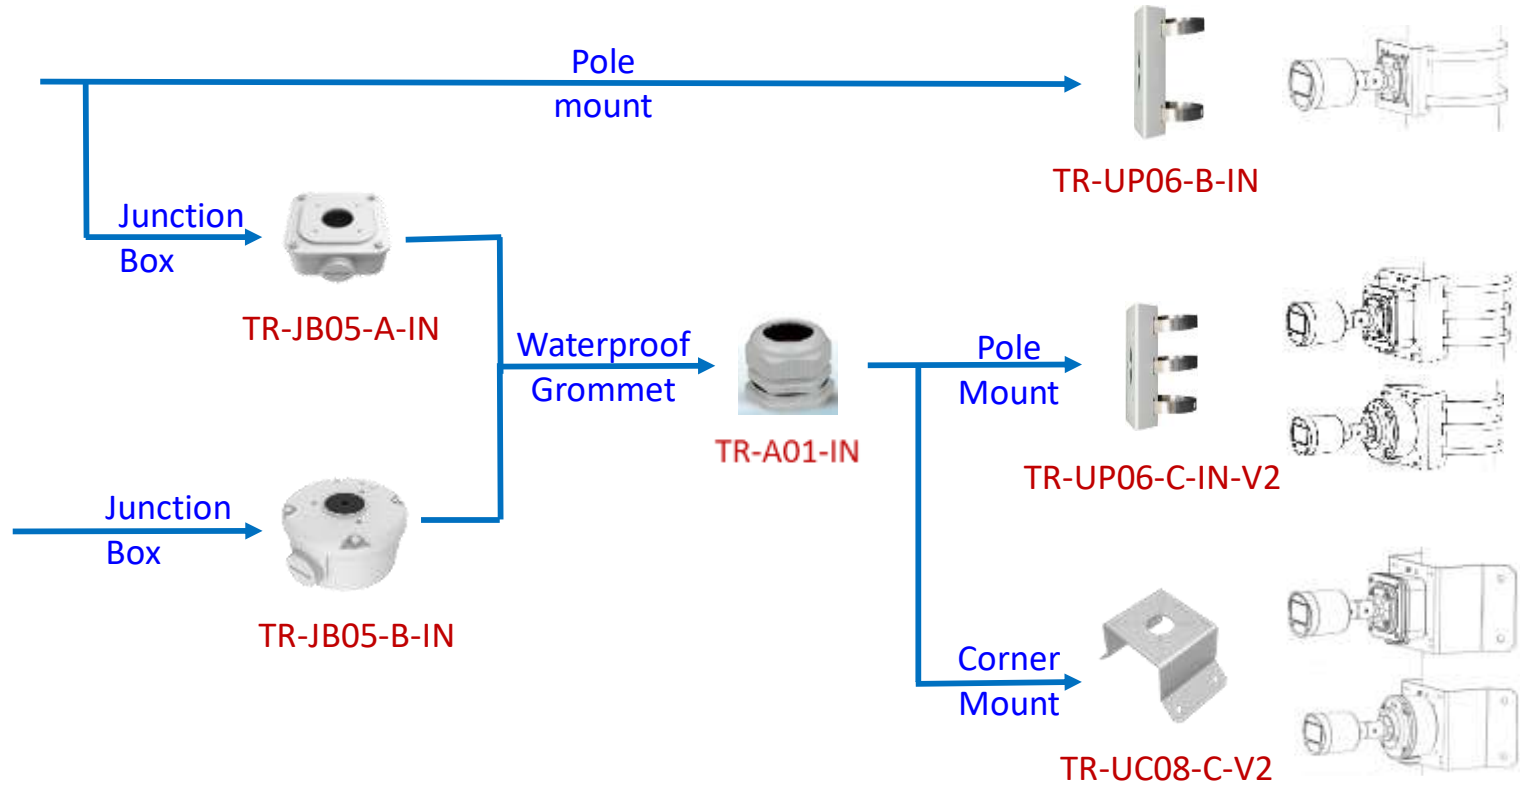

AHD Bullets

UHDB228X
UHDB528X
UHDB2EC28X
UHDB5EC28X
UHDB5L28X

UHDB2C28X
UHDB5C28X