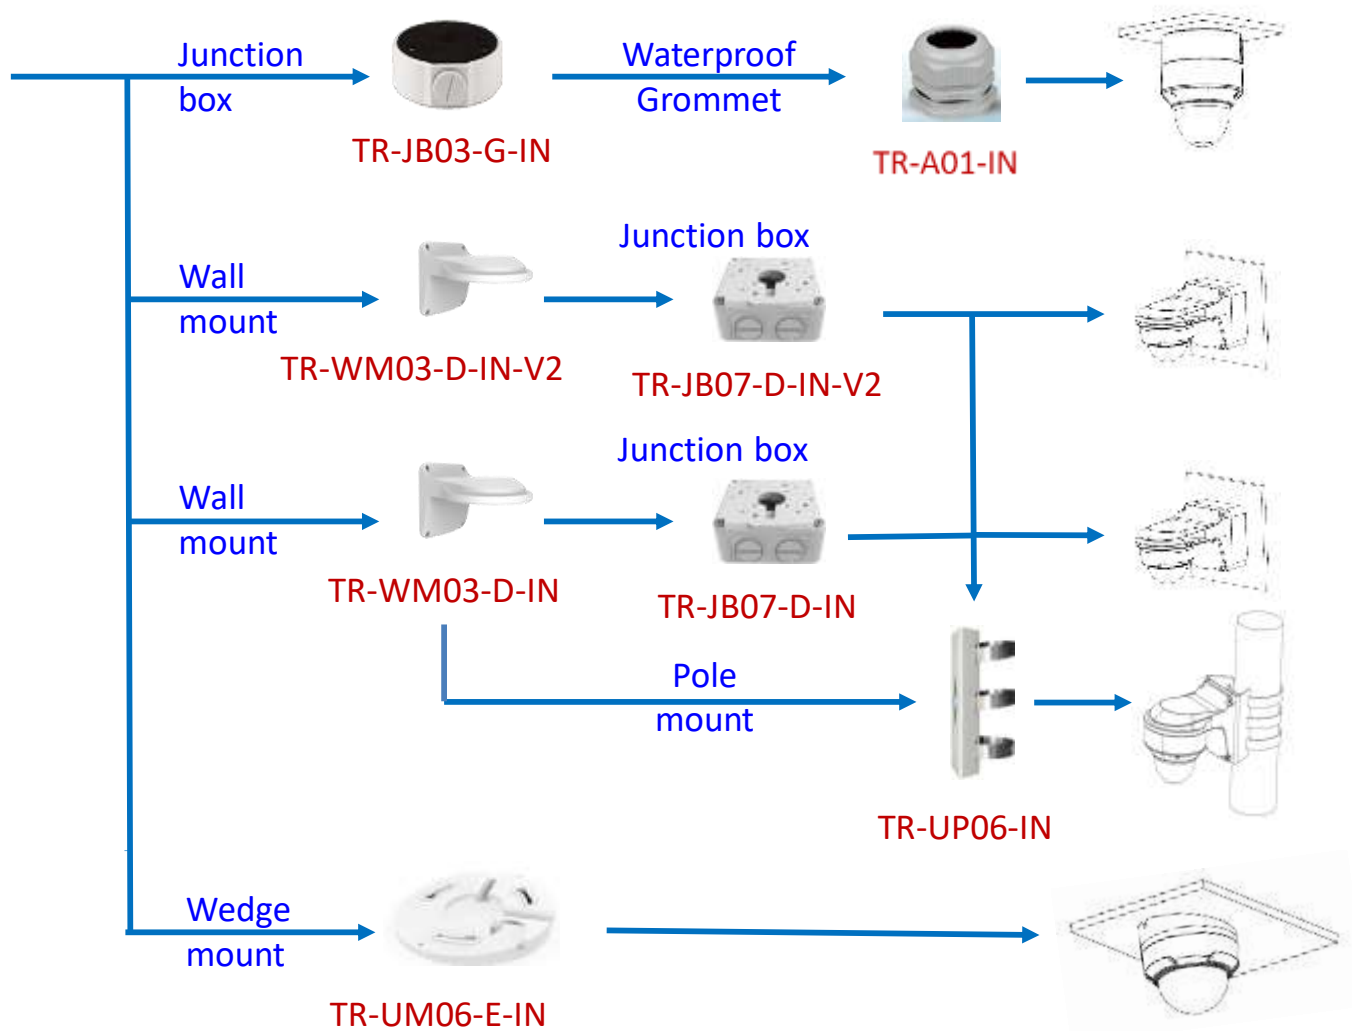

Camera Accessories Guide

02/16/2026

Vandal IP Domes

Vandal IP Domes

IPV5213MX
IPV4K212MX

Vandal IP Domes

IPV4WI28X
IPV4B212MX
IPV5E212MX
IPV4U212MX

Vandal IP Domes

IPVLP428X

Vandal IP Domes

IPV4ES28X
IPV528X
IPV5ES28X
IPV4B28X

IPV428AIX
IPV4K28AIX
IPV4KES28X
IPV4M28X
IPV5M28X

Vandal IP Domes

IPV4E28BX
IPV4ES28BX

TR-JB03-G-IN-Black

IPV54213MX

TR-UF45-K-IN

TR-WE45-A-IN

TR-WE45-B-IN

TR-UC08-A-IN

TR-CE45-IN

Vandal IP Domes

IPV4428X

Turret IP Domes

Pendent mount

Vandal IP Dome Pendant Mounts

IPV4428X

+

Junction box

TR-JB08

Pendent mount

TR-SE24-A-IN
500mm Extension