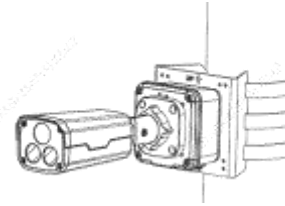

IPTHB480X

Junction box

TR-JB06-A-IN

Electric-box
Transfer plate

TR-SM05-IN

IPB4B28X

IP Bullets

- IPB428AIX
- IPB4KD28AIX
- IPB528X
- IPB4ES28X
- IPB4B212MX
- IPB4KES28X
- IPB4K28AIX
- IPB4WI28X
- IPB4KWI28X
- IPB4KWI28TAIX

IP Bullets

IPB4K180X
IPB5EC82X

IP Bullets

IPLPRB2447MX

Pole Mount

TR-UP06-C-IN-V2

IPLPRB4832MX

Panoramic 180° IP Bullet