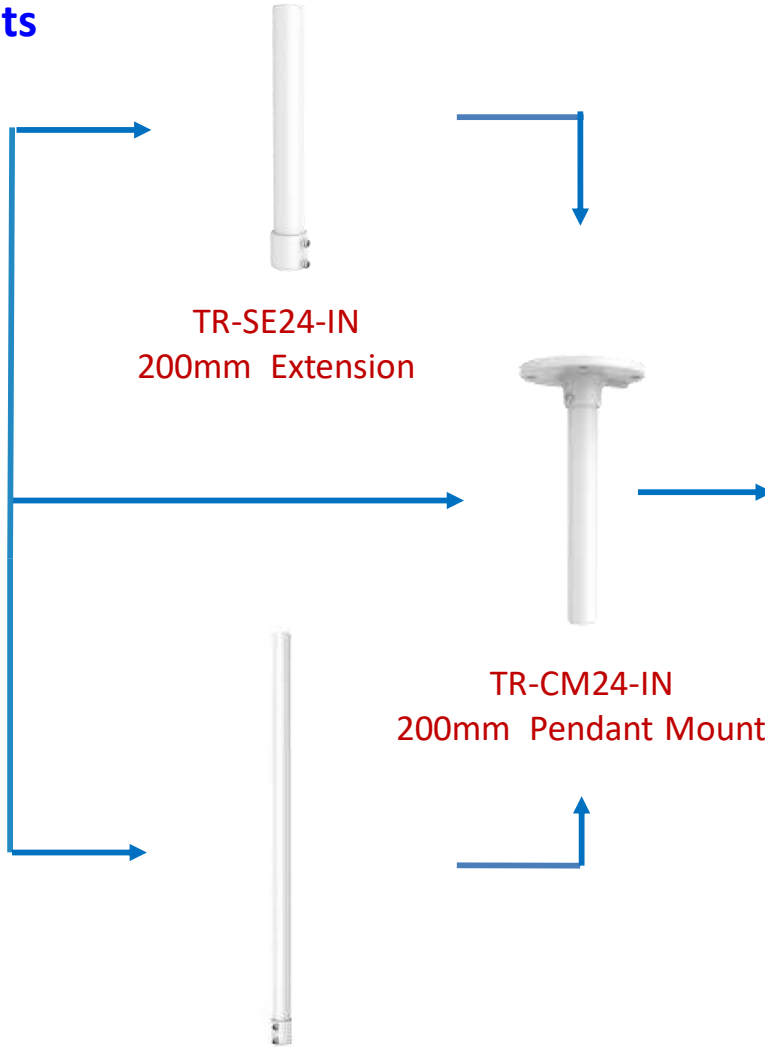

+

TR-JB03-H-IN-V2

IPV428X
IPV5E28X
IPV528X
IPVLP428X
IPV428AIX
IPV4ES28X
IPV4K28AIX
IPV4KE28X
IPV4B28X
IPV4M28X
IPV5M28X

+

TR-JB03-G-IN

TR-SE24-IN
200mm Extension

TR-CM24-IN
200mm Pendant Mount

TR-SE24-A-IN
500mm Extension

Pendent mount

Vandal IP Dome Pendant Mounts

IPV4428X

+

Junction box

TR-JB08

Pendent mount

TR-SE24-A-IN
500mm Extension

Turret IP Dome Pendant Mounts

- IPT4B212MX
- IPT4213MAIX
- IPT5213MX
- IPT4K212MX
- IPT428AIX
- IPT4M28X
- IPT5M28X
- IPT5EC28X
- IPHT426X
- IPT4U212MX
- IPT4K180CAIX
- IPT4WI28AIX
- IPT4KWI28AIX

- IPT4K28AIX
- IPT4KES28X
- IPT440AIX
- IPT528AIX
- IPT5C28X
- IPT5180X
- IPT4K28TAIX
- IPT4K180X