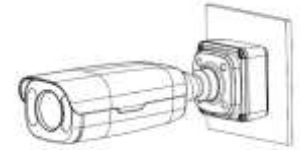

Junction box

TR-JB05-A-IN

Pole
mount

TR-UP06-B-IN

Waterproof
Grommet

TR-A01-IN

Pole
mount

TR-UP06-C-IN-V2

IPTHB480X

Junction box

TR-JB06-A-IN

Electric-box
Transfer plate

TR-SM05-IN

IPB4B28X

IP Bullets

- IPB428AIX
- IPB4KD28AIX
- IPB528X
- IPB4ES28X
- IPB4B212MX
- IPB4KES28X
- IPB4K28AIX
- IPB4WI28X
- IPB4KWI28X
- IPB4KWI28TAIX