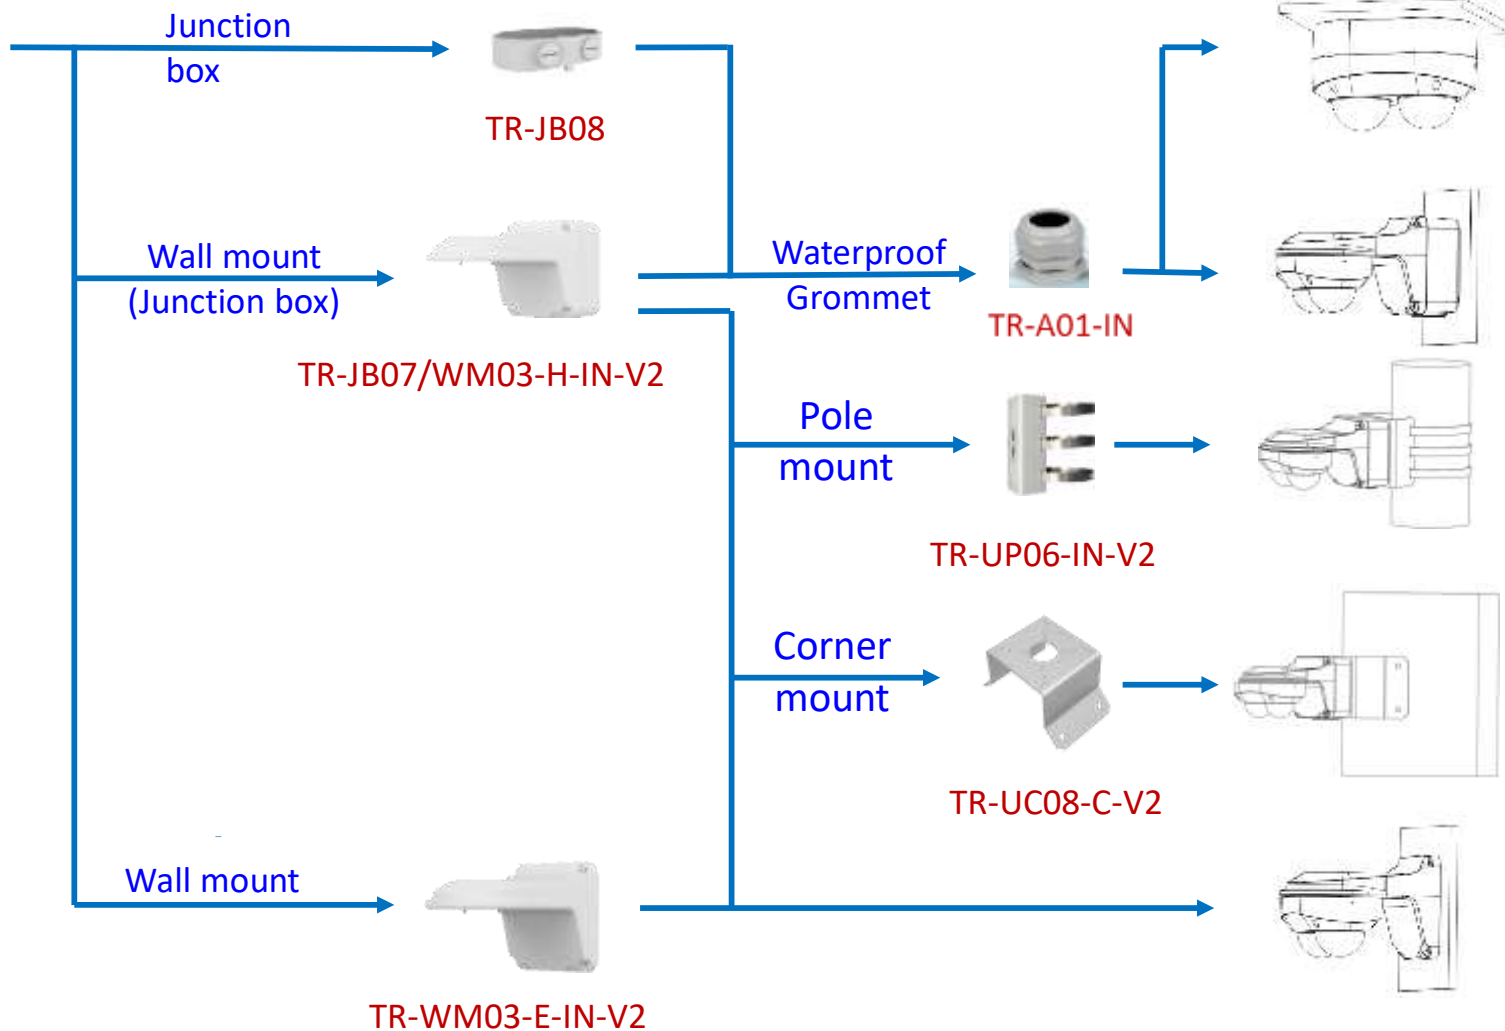

TR-UF45-K-IN

TR-WE45-A-IN

TR-WE45-B-IN

TR-UC08-A-IN

TR-CE45-IN

Vandal IP Domes

IPV4428X

Turret IP Domes