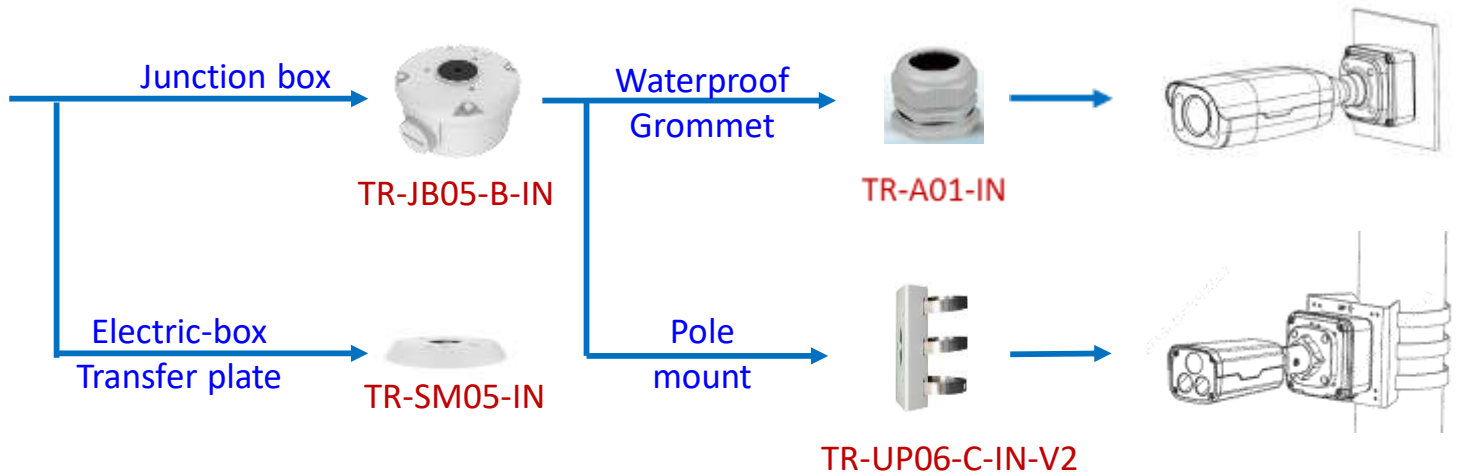

IPTHB480X

Junction box

TR-JB06-A-IN

Electric-box
Transfer plate

TR-SM05-IN

IPB4B28X

IP Bullets

- IPB428AIX
- IPB4KD28AIX
- IPB528X
- IPB4ES28X
- IPB4B212MX
- IPB4KES28X
- IPB4K28AIX
- IPB4WI28X
- IPB4KWI28X
- IPB4KWI28TAIX

IP Bullets

IPB4K180X
IPB5EC82X

IP Bullets

IPLPRB2447MX

Pole Mount

TR-UP06-C-IN-V2

IPLPRB4832MX

Panoramic 180° IP Bullet