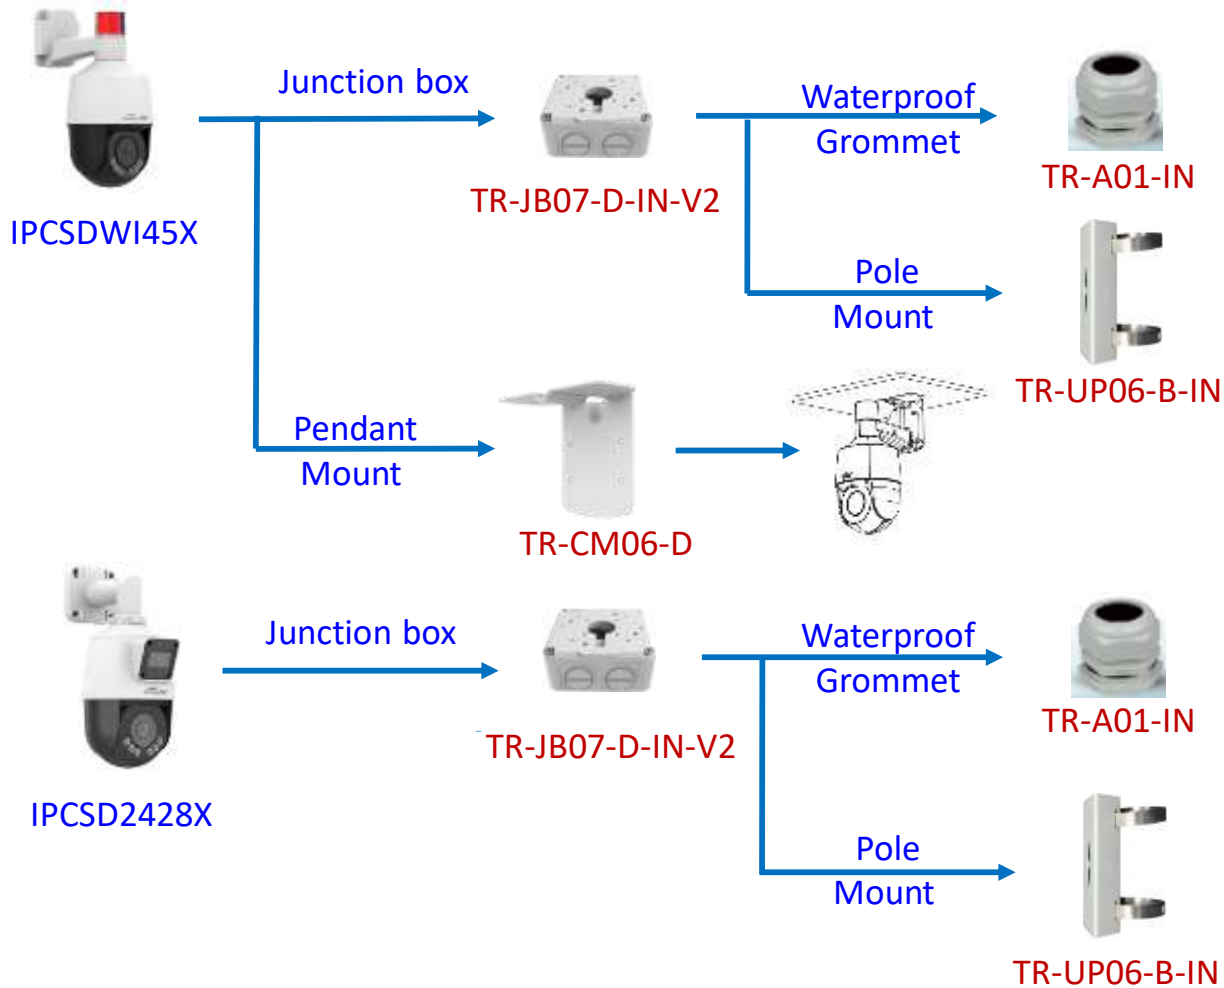

Additional PTZ Accessories

- KB-1100 Keyboard
- RUPTZI-1 PoE Injector

PTZ IP Domes

IPCSD416X

PTZ IP Domes

Fisheye IP Domes

Fisheye IP Dome Pendant Mounts

IPFE5360X