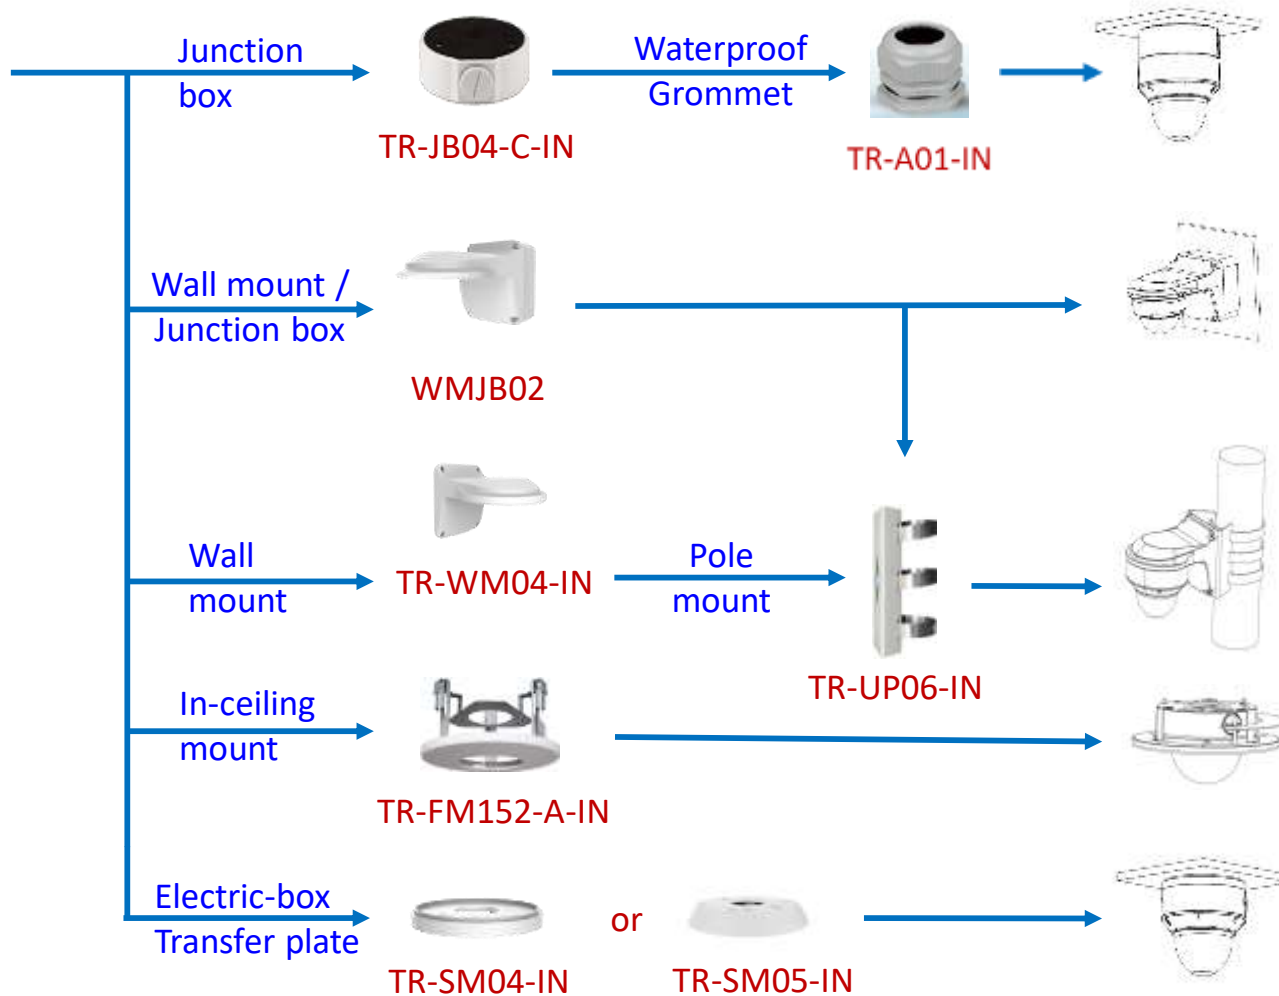

Camera Accessories Guide

02/16/2026

Vandal IP Domes

Vandal IP Domes

IPV5213MX
IPV4K212MX

Vandal IP Domes

IPV4WI28X
IPV4B212MX
IPV5E212MX
IPV4U212MX

Vandal IP Domes

IPVLP428X

Vandal IP Domes

IPV4ES28X
IPV528X
IPV5ES28X
IPV4B28X

IPV428AIX
IPV4K28AIX
IPV4KES28X
IPV4M28X
IPV5M28X

Vandal IP Domes

IPV4E28BX
IPV4ES28BX

TR-JB03-G-IN-Black

IPV54213MX