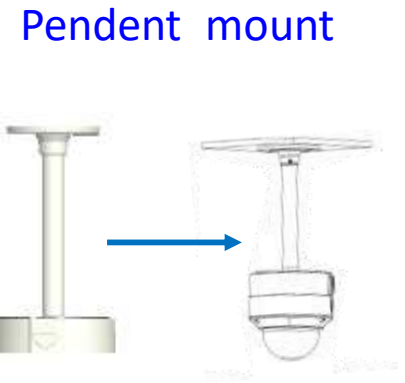

- IPT4ES28X
- IPT4B28X
- IPT5ES28X
- IPT4WI28X
- IPT4KWI28X

TR-SE24-IN
200mm Extension

TR-SE24-A-IN
500mm Extension

TR-CM24-IN
200mm Pendant Mount

UVT uniview tec

PTZ IP Domes

IPCSD4K25X
IPCSD425X (w/
wall mount)