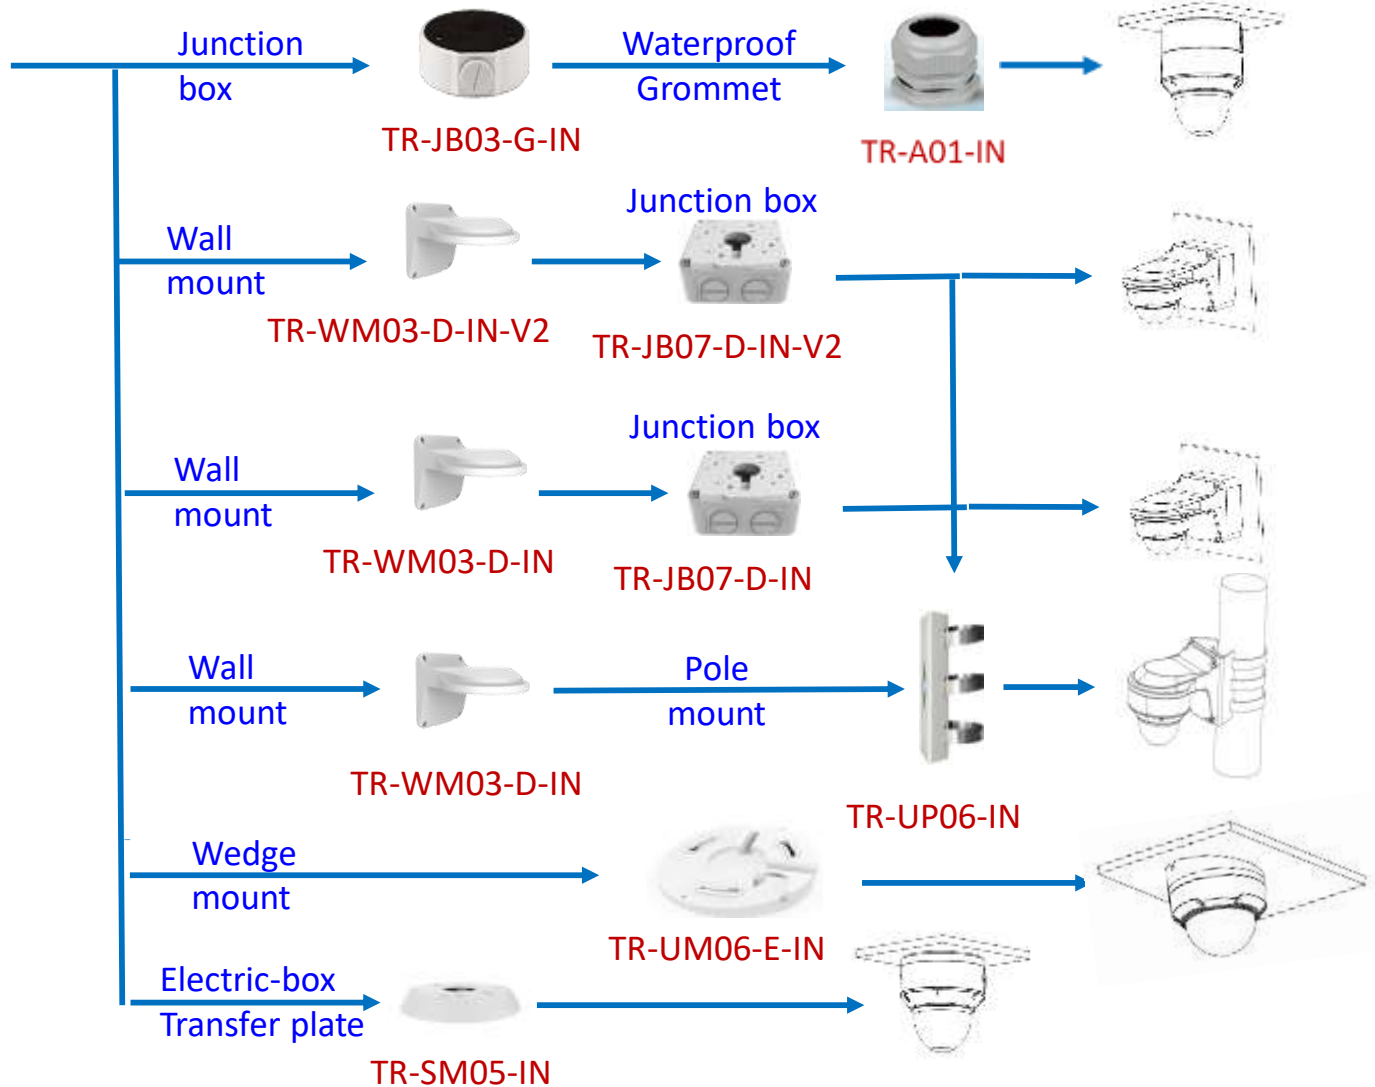

Camera Accessories Guide

02/16/2026

Vandal IP Domes

Vandal IP Domes

IPV5213MX
IPV4K212MX

Vandal IP Domes

IPV4WI28X
IPV4B212MX
IPV5E212MX
IPV4U212MX

Vandal IP Domes

IPVLP428X

Vandal IP Domes

IPV4ES28X
IPV528X
IPV5ES28X
IPV4B28X

IPV428AIX
IPV4K28AIX
IPV4KES28X
IPV4M28X
IPV5M28X

Vandal IP Domes

IPV4E28BX
IPV4ES28BX

TR-JB03-G-IN-Black

IPV54213MX

TR-UF45-K-IN

TR-WE45-A-IN

TR-WE45-B-IN

TR-UC08-A-IN

TR-CE45-IN

Vandal IP Domes

IPV4428X

Turret IP Domes