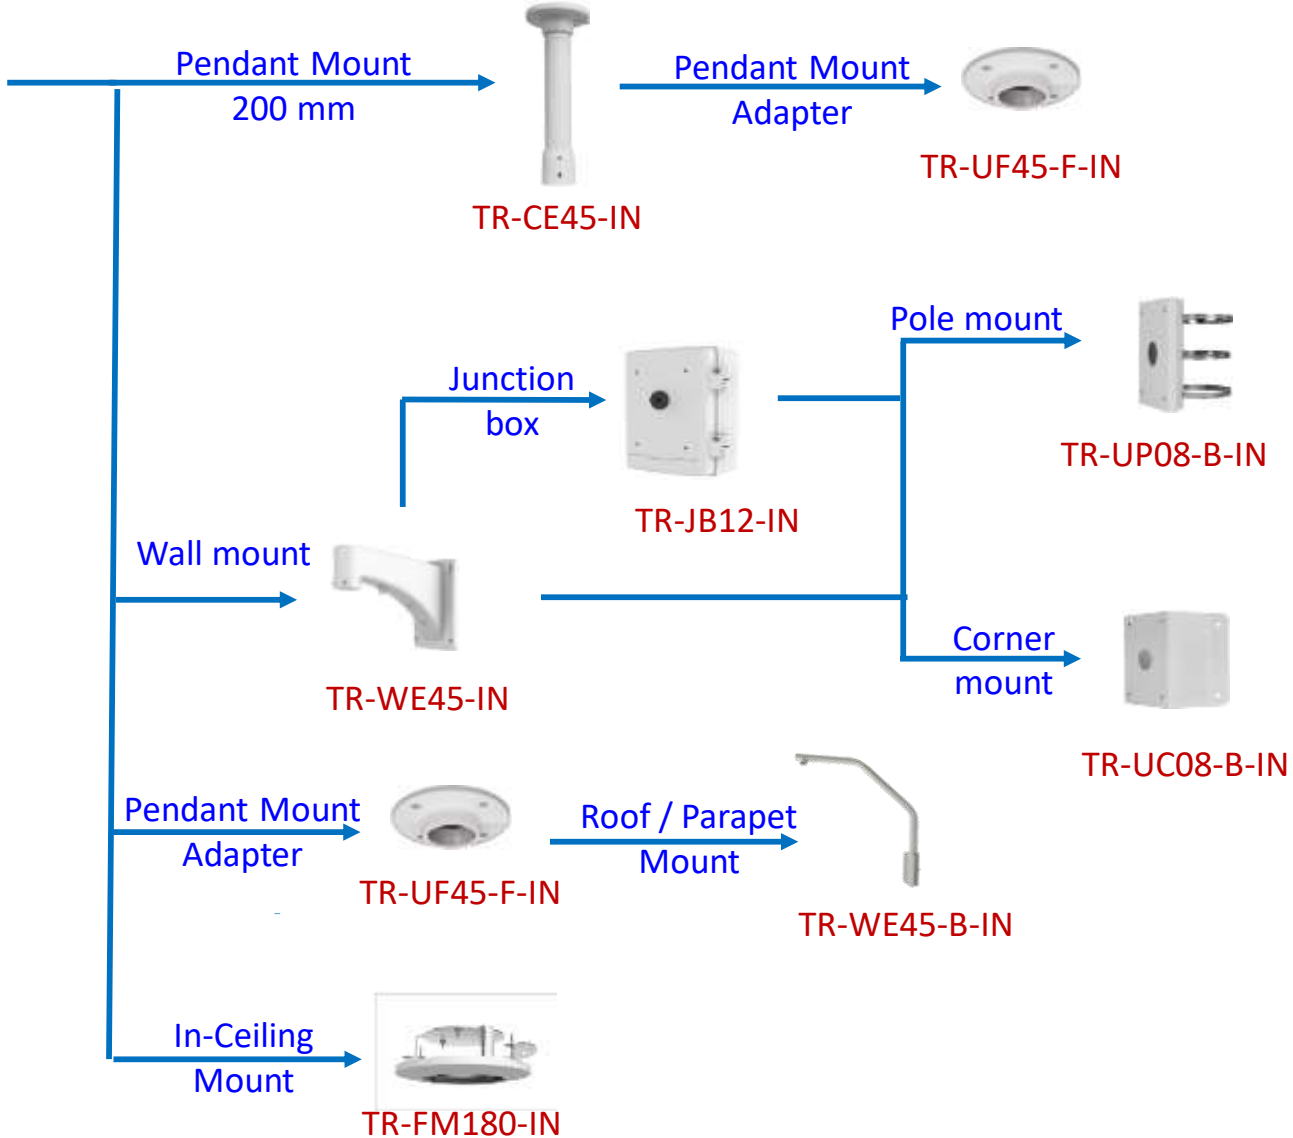

Pendant Mount
200 mm

TR-CE45-IN

Pendant Mount
Adapter

TR-UF45-A-IN

Wall mount

TR-WE45-A-IN

Junction
box

TR-JB12-IN

Pole mount

TR-UP08-A-IN

Corner
mount

TR-UC08-A-IN

Roof / Parapet
mount

TR-WE45-B-IN

Pendant Mount
Adapter

TR-UF45-A-IN

Additional PTZ Accessories

- KB-1100 Keyboard
- RUPTZI-1 PoE Injector

PTZ IP Domes

IPCSD416X

PTZ IP Domes

Fisheye IP Domes

Fisheye IP Dome Pendant Mounts

IPFE5360X

Junction box

+ TR-JB03-H-IN-V2

IPFE12360X

+ TR-JB04-D-IN

TR-SE24-IN
200mm Extension

TR-SE24-A-IN
500mm Extension

TR-CM24-IN
200mm Pendant Mount

Pendent mount