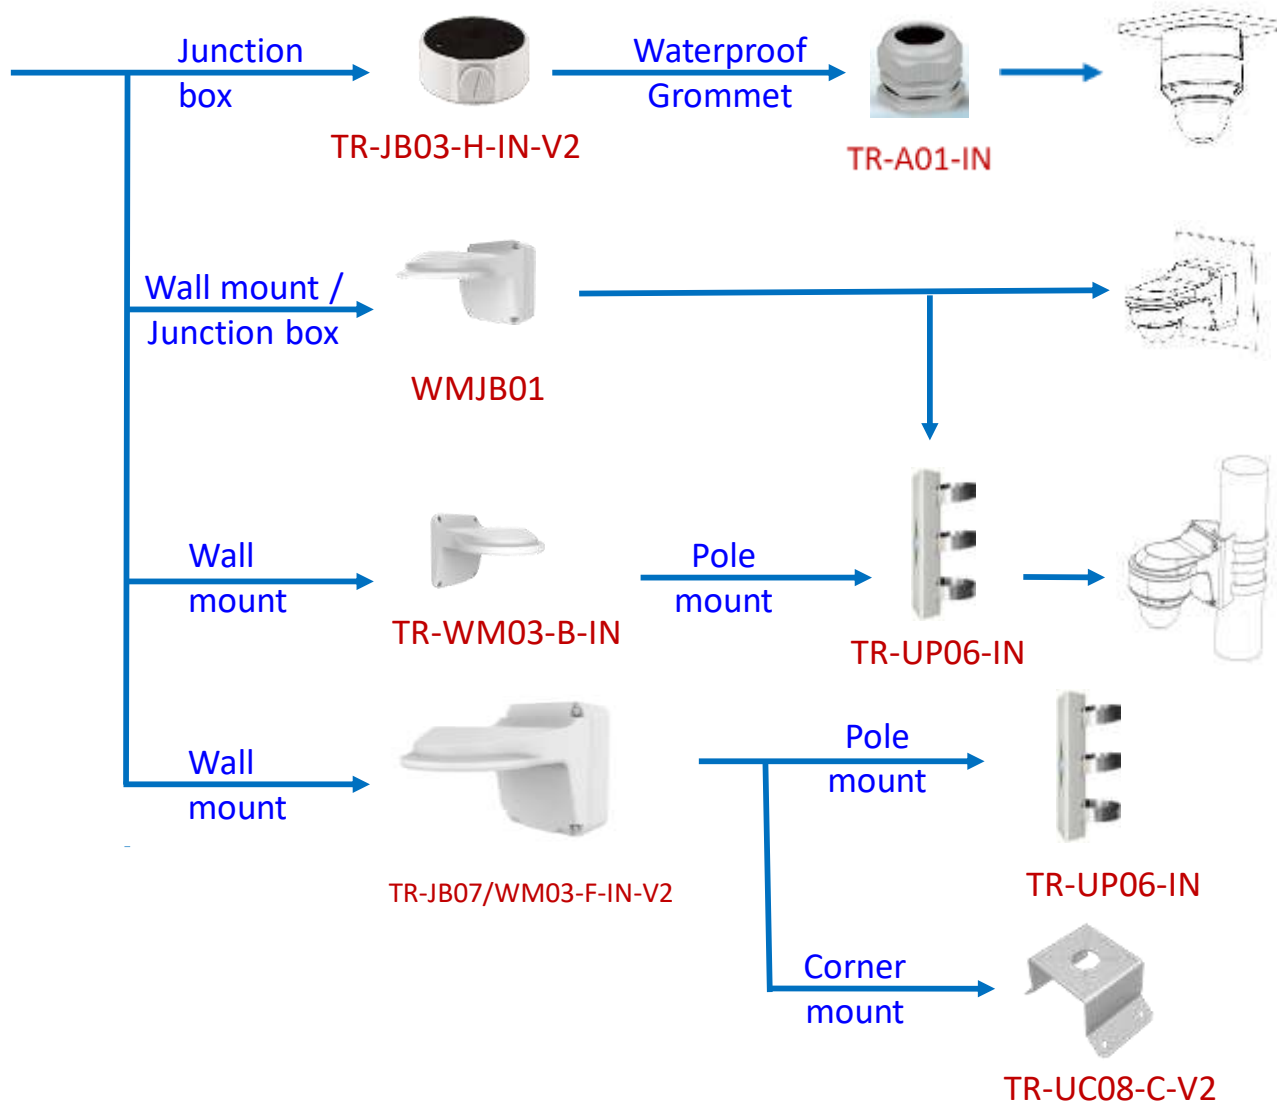

Camera Accessories Guide

02/16/2026

Vandal IP Domes

Vandal IP Domes

IPV5213MX
IPV4K212MX

Vandal IP Domes

IPV4WI28X
IPV4B212MX
IPV5E212MX
IPV4U212MX

Vandal IP Domes

IPVLP428X

Vandal IP Domes

IPV4ES28X
IPV528X
IPV5ES28X
IPV4B28X

IPV428AIX
IPV4K28AIX
IPV4KES28X
IPV4M28X
IPV5M28X

Vandal IP Domes

IPV4E28BX
IPV4ES28BX

TR-JB03-G-IN-Black

IPV54213MX