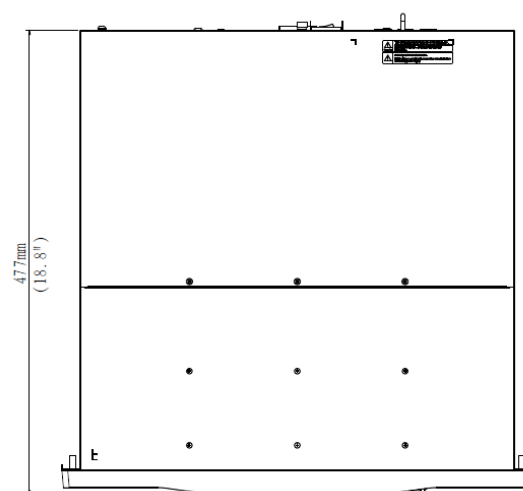

## **64ch, 12MP Resolution, 16-Bay HDD, H.265 NVR**

64ch NVR

## Specifications

Video	
IP Camera Inputs	64 channels
Video Formats	Ultra 265, H.265, H.264
Recording Video Resolution	12MP Maximum
Playback Video Capability (fps)	4 x 12MP @ 20; 4 x 4K @ 30; 16 x 1080P @ 30; 36 x 720P@30; 64 x D1 @ 25
Monitor Output	2 x HDMI (4K~ 720p); 1 x VGA (1080p ~ 720P); 1 x BNC
Synchronous Playback	16 channels
Network	
Protocols	P2P, UPnP, NTP, DHCP, PPPoE
Bandwidth	Incoming – 384Mbps Outgoing – 384Mbps
Remote Users	128
Video Analytics	Detection: Face, Intrusion, Cross line, Audio, Defocus, Scene Change, Auto tracking, People Counting, Face and Behavior Search
General	
Network Interface	4 x RJ45, 10M/100M/1000M, Adaptive Ethernet; 2 x 1000M SFP Ethernet
Serial Interface	1 x RS232, 1 x RS485
USB Interface	Rear panel: 4 x USB3.0
Alarm Interface	24ch – Inputs; 8ch - Output
Audio Interface	1ch RCA Input / Output
Corridor Mode	Record / Playback Multiple Cameras Simultaneously
Hard Disk	16 SATA, up to 8TB each: total 128TB
eSATA	1 port
Mini-SAS	2 ports
Disk Array	RAID 0, 1, 5, 6, 10, 50, 60
Power	100-240VAC; 50W Consumption (w/o HDD)
Operating Temperature	-10°C ~ + 55°C ( +14°F ~ +131°F ), Humidity ≤ 90% RH(non-condensing)
Dimensions (WxDxH)	482 x 477 x 131 mm (18.8 x 19 x 5.1")
Weight (w/o HDD)	10kg ( 22.05lb )
Conformity Certifications	FCC, CE (UL – Power Supply only)

## Dimensions