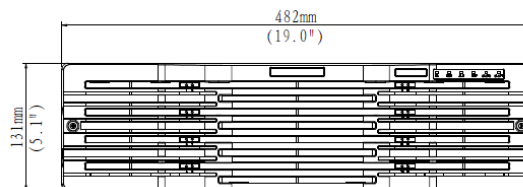

## Specifications

Video	
IP Camera Inputs	64 channels
Video Formats	Ultra 265, H.265, H.264
Recording Video Resolution	12MP Maximum
Playback Video Capability (fps)	4 x 12MP @ 20; 4 x 4K @ 30; 16 x 1080P @ 30; 36 x 720P@30; 64 x D1 @ 25
Monitor Output	2 x HDMI (4K~ 720p); 1 x VGA (1080p ~ 720P); 1 x BNC
Synchronous Playback	16 channels
Network	
Protocols	P2P, UPnP, NTP, DHCP, PPPoE
Bandwidth	Incoming – 384Mbps Outgoing – 384Mbps
Remote Users	128
Video Analytics	Detection: Face, Intrusion, Cross line, Audio, Defocus, Scene Change, Auto tracking, People Counting, Face and Behavior Search
General	
Network Interface	4 x RJ45, 10M/100M/1000M, Adaptive Ethernet; 2 x 1000M SFP Ethernet
Serial Interface	1 x RS232, 1 x RS485
USB Interface	Rear panel: 4 x USB3.0
Alarm Interface	24ch – Inputs; 8ch - Output
Audio Interface	1ch RCA Input / Output
Corridor Mode	Record / Playback Multiple Cameras Simultaneously
Hard Disk	16 SATA, up to 8TB each: total 128TB
eSATA	1 port
Mini-SAS	2 ports
Disk Array	RAID 0, 1, 5, 6, 10, 50, 60
Power	100-240VAC; 50W Consumption (w/o HDD)
Operating Temperature	-10°C ~ + 55°C ( +14°F ~ +131°F ), Humidity ≤ 90% RH(non-condensing)
Dimensions (WxDxH)	482 x 477 x 131 mm (18.8 x 19 x 5.1")
Weight (w/o HDD)	10kg ( 22.05lb )
Conformity Certifications	FCC, CE (UL – Power Supply only)

## Dimensions