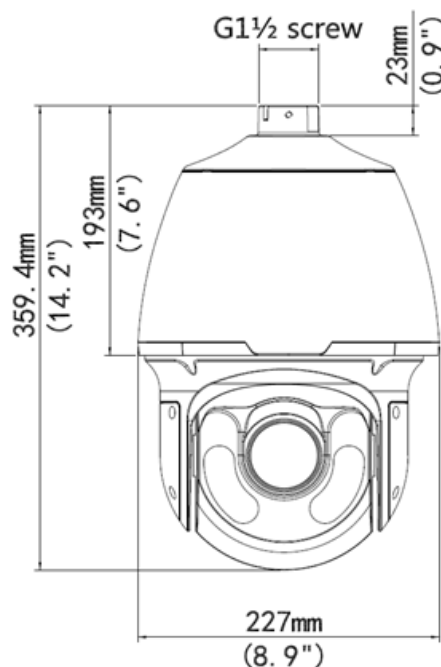

Dimensions

Accessories

TR-WE45-A-IN	Wall Mount
TR-UP08-A-IN	Pole Mount
TR-UC08-A-IN	Corner Mount
TR-CE45-IN	Pendant Mount
TR-UF45-A-IN	Pendant Mount Adapter
TR-WE45-B-IN	Parapet Mount
RUPTZI-1	PTZ PoE Injector