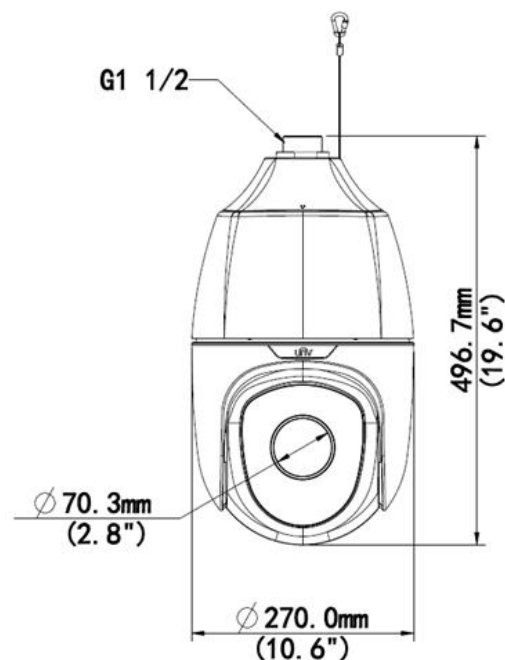

## Specifications

Camera	
Sensor	1/1.7", progressive scan, 12 megapixel, CMOS
Lens	6.5 ~ 143 mm, automatic focusing and motorized zoom lens
Angle of View (H x V)	56.69° ~ 3.19° x 34.2° ~ 1.6° (wide ~ tele)
Shutter	Auto/Manual, 1/6 s ~ 1/100000 s
Minimum Illumination	Color: 0.01 Lux (F1.5, AGC ON); 0 Lux with IR
Day/Night	IR-cut filter with auto switch (ICR)
Digital noise reduction	2D/3D DNR
IR LED Range	Up to 250m (825ft) IR range
WDR	Digital
Video Compression	Ultra 265, H.265, H.264, MJPEG
Maximum Frame Rate / Stream	Main: 12MP (4000 x 3000) @ 20fps, 8MP (3840 x 2160) @ 25fps or 2MP (1920 x 1080) @ 30fps Sub: 2MP (1920 x 1080) @ 30fps Third Stream: D1 (720 x 576) @ 30fps
HLC, BLC, Defog, EIS	Supported
OSD, Privacy Mask, Motion Detection & ROI	Up to 8 areas
Pan and Tilt	360° Endless Pan, 300°/s max speed; -15° ~ 90° Tilt, 240°/s max speed
Presets, Patterns, Patrols	1024 Presets; 16 Patterns; 16 Patrols
Network	
Protocols	IPv4, IGMP, ICMP, ARP, TCP, UDP, DHCP, PPPoE, RTP, RTSP, RTCP, DNS, DDNS, NTP, FTP, UPnP, HTTP, HTTPS, SMTP, 802.1x, SNMP
Compatible Integration	ONVIF (Profile S, Profile G), API
Network	RJ45, 10M/100M/1000M Base-TX Ethernet
Video Analytics	Behavior, Exception, Identification, Statistical
Local & Network Storage	Micro-SD, up to 128GB; ANR
General	
Power	24VAC or 24VDC +/- 25%; Max 9 ~ 42W
Dimensions (Ø x H) & Weight	Ø270 x 496.7mm (Ø10.6 x 19.6"); 9.69kg (21.4lb)
Audio I/O & Compression	2 / 1; G711
Alarm I/O	2 / 1
Video Output	1 BNC, impedance 75 Ω; amplitude 1 V [p-p]
Operating Temperature & Humidity	-40°C ~ +70°C (-40°F ~ 158°F); Humidity: 10%~95% RH (non-condensing)
Conformity Certifications	IP66, CE, FCC

## Dimensions