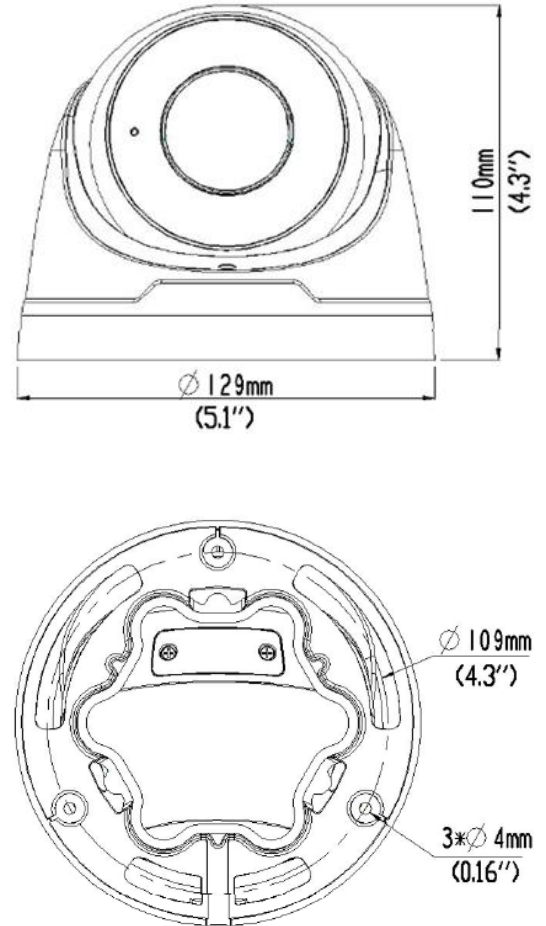

Dimensions

Accessories

TR-WM03-A-IN	Wall Mount
TR-UP06-IN	Pole Mount
TR-JB03-E-IN	Junction Box