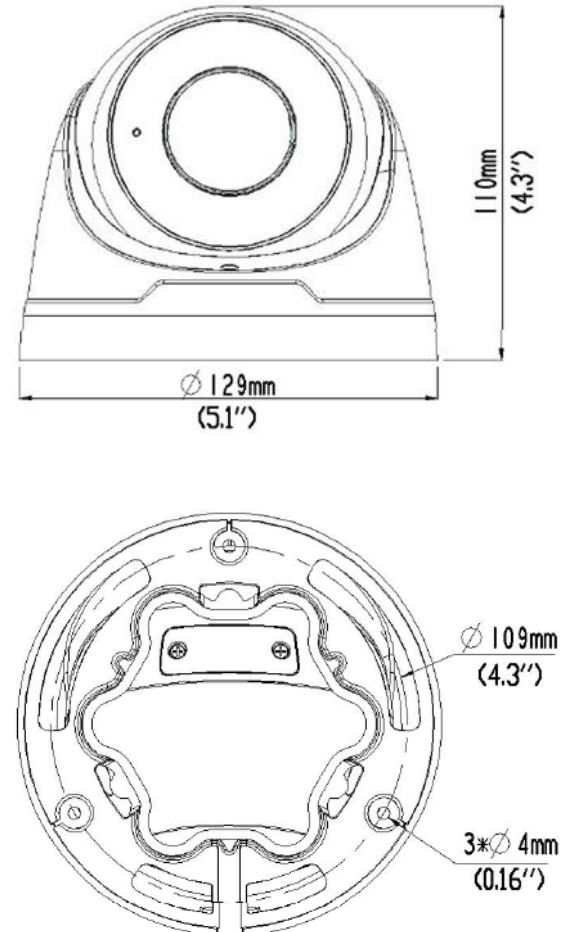

Dimensions

Accessories

TR-WM03-A-IN	Wall Mount
TR-UP06-IN	Pole Mount
TR-JB03-E-IN	Junction Box