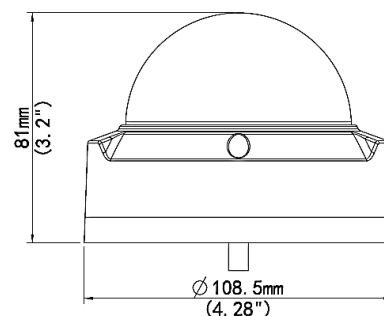

Dimensions

Accessories

TR-WM03-A-IN	Wall Mount
TR-UP06-IN	Pole Mount
TR-JB03-D-IN	Junction Box
TR-UM06-B-IN	Wedge Mount
TR-CE45-IN	Pendant Mount
TR-UF45-D-IN	Pendant Mount Adapter