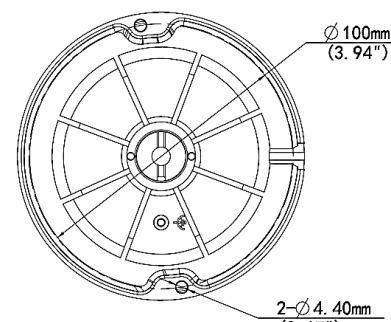

Dimensions

Accessories

TR-WM03-A-IN	Wall Mount
TR-UP06-IN	Pole Mount
TR-JB03-D-IN	Junction Box
TR-UM06-B-IN	Wedge Mount
TR-CE45-IN	Pendant Mount
TR-UF45-D-IN	Pendant Mount Adapter