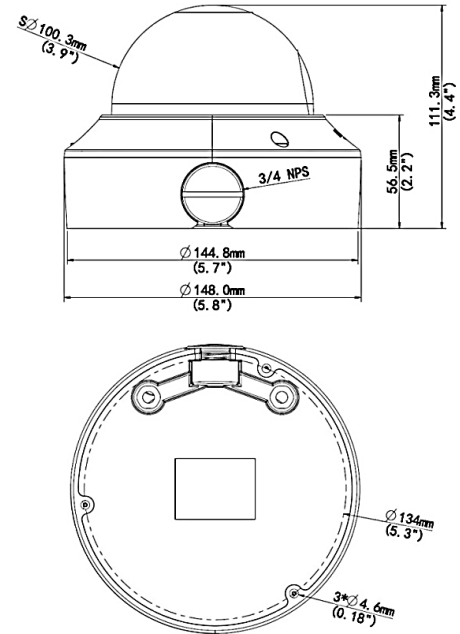

Specifications

Camera	
Sensor	1/2", progressive scan , 8 megapixel, CMOS
Lens	2.8~12 mm, varifocal automatic focusing and motorized zoom lens
Angle of View (H)	114.8° ~ 47.3° x 75.3° ~ 20.4° (wide ~ tele)
Shutter	Auto/Manual, 1/6 ~ 1/100000 s
Minimum Illumination	Color: 0.003 Lux (F1.5, AGC ON); 0 Lux with IR
Day/Night	IR-cut filter with auto switch (ICR)
Digital noise reduction	2D/3D DNR
IR LED Range	Up to 30m (98 ft) IR range
WDR	120dB
Video Compression	Ultra 265, H.265, H.264, MJPEG
H.264 code profile	Baseline profile, Main Profile, High Profile
Maximum Frame Rate / Stream	Main: 8MP (3840 x 2160) @15fps; 5MP (2592 x 1944) @30fps; 5MP (2944 x 1656) @30fps; 4MP (2560 x 1440)@30fps; 2MP (1920 x 1080)@30fps Sub: 2MP (1920 x 1080) @ 30fps Third Stream: D1 (720x576) @ 30fps
HLC, BLC, 9:16 Corridor, Defog	Supported
OSD, Privacy, Motion & ROI	Up to 8 areas
Network	
Protocols	IPv4, IGMP, ICMP, ARP, TCP, UDP, DHCP, PPPoE, RTP, RTSP, RTCP, DNS, DDNS, NTP, FTP, UPnP, HTTP, HTTPS, SMTP, 802.1x, SNMP
Compatible Integration	ONVIF (Profile S, Profile G), API
Network	RJ45, 10M/100M Base-TX Ethernet
Video Analytics	Behavior, Exception, Identification, Statistical
Local Storage	Micro-SD, up to 128GB
Network Storage	Automatic Network Replenishment (ANR)
General	
Power	12VDC +/- 25%, PoE (IEEE802.3 af); Max 8W
Dimensions (Ø x H) & Weight	Ø148 x 111.3mm (Ø5.8 x 4.4"); 0.75kg (1.7lb)
Audio I/O & Compression	1 / 1; G711 compression
Video Output	1 BNC, impedance 75 Ω; amplitude 1 V [p-p]
Alarm I/O	1 / 1
Operating Temperature & Humidity	-40°C ~ +60°C (-40°F ~ 140°F); Humidity: 10%~ 95% RH (non-condensing)
Conformity Certifications	IP67, IK10; CE, FCC

Dimensions

Accessories

TR-WM04-IN	Wall Mount
TR-UP06-IN	Pole Mount
TR-JB04-IN	Junction Box
TR-CE45-IN	Pendant Mount
TR-UF45-E-IN	Pendant Mount Adapter