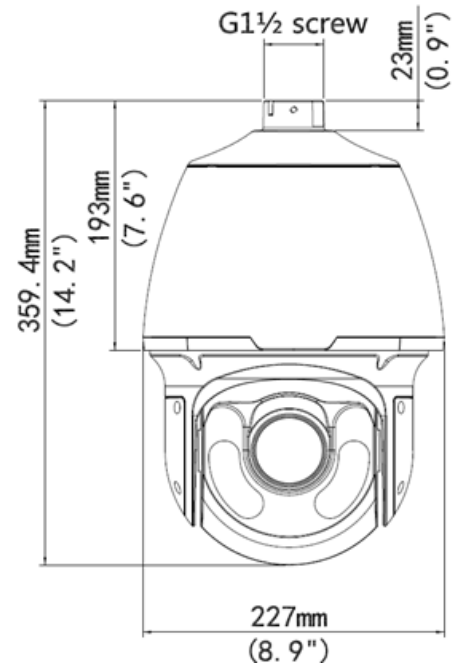

Dimensions

Accessories

TR-WE45-A-IN	Wall Mount
TR-UP08-A-IN	Pole Mount
TR-UC08-A-IN	Corner Mount
TR-CE45-IN	Pendant Mount
TR-UF45-A-IN	Pendant Mount Adapter
TR-WE45-B-IN	Parapet Mount
RUPTZI-1	PTZ PoE Injector