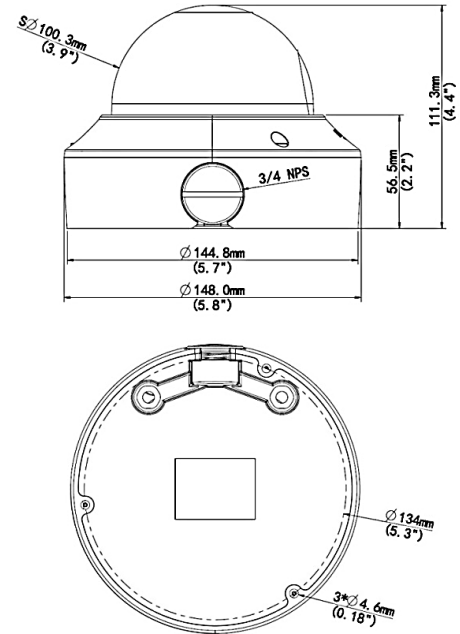

## Specifications

Camera	
Sensor	1/2", progressive scan , 8 megapixel, CMOS
Lens	2.8~12 mm, varifocal automatic focusing and motorized zoom lens
Angle of View (H)	114.8° ~ 47.3° x 75.3° ~ 20.4° (wide ~ tele)
Shutter	Auto/Manual, 1/6 ~ 1/100000 s
Minimum Illumination	Color: 0.003 Lux (F1.5, AGC ON); 0 Lux with IR
Day/Night	IR-cut filter with auto switch (ICR)
Digital noise reduction	2D/3D DNR
IR LED Range	Up to 30m (98 ft) IR range
WDR	120dB
Video Compression	Ultra 265, H.265, H.264, MJPEG
H.264 code profile	Baseline profile, Main Profile, High Profile
Maximum Frame Rate / Stream	Main: 8MP (3840 x 2160) @15fps; 5MP (2592 x 1944) @30fps; 5MP (2944 x 1656) @30fps; 4MP (2560 x 1440)@30fps; 2MP (1920 x 1080)@30fps Sub: 2MP (1920 x 1080) @ 30fps Third Stream: D1 (720x576) @ 30fps
HLC, BLC, 9:16 Corridor, Defog	Supported
OSD, Privacy, Motion & ROI	Up to 8 areas
Network	
Protocols	IPv4, IGMP, ICMP, ARP, TCP, UDP, DHCP, PPPoE, RTP, RTSP, RTCP, DNS, DDNS, NTP, FTP, UPnP, HTTP, HTTPS, SMTP, 802.1x, SNMP
Compatible Integration	ONVIF (Profile S, Profile G), API
Network	RJ45, 10M/100M Base-TX Ethernet
Video Analytics	Behavior, Exception, Identification, Statistical
Local Storage	Micro-SD, up to 128GB
Network Storage	Automatic Network Replenishment (ANR)
General	
Power	12VDC +/- 25%, PoE (IEEE802.3 af); Max 8W
Dimensions (Ø x H) & Weight	Ø148 x 111.3mm (Ø5.8 x 4.4"); 0.75kg (1.7lb)
Audio I/O & Compression	1 / 1; G711 compression
Video Output	1 BNC, impedance 75 Ω; amplitude 1 V [p-p]
Alarm I/O	1 / 1
Operating Temperature & Humidity	-40°C ~ +60°C (-40°F ~ 140°F); Humidity: 10%~ 95% RH (non-condensing)
Conformity Certifications	IP67, IK10; CE, FCC

## Dimensions