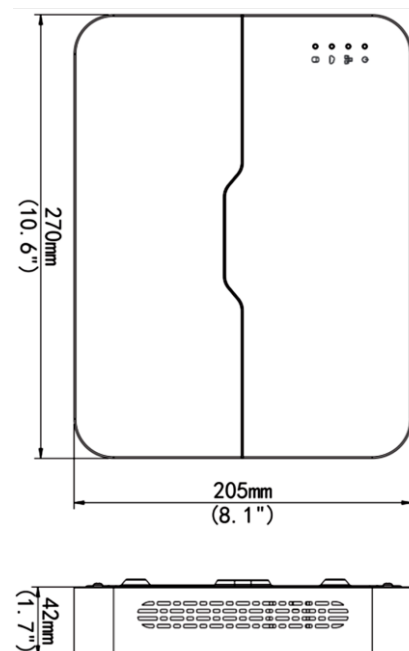

## Specifications

Video	
IP Camera Inputs	8 channels
Video Formats	Ultra 265, H.265, H.264
Recording Video Resolution	4k (8MP), 3840 x 2160 Maximum
Playback Video Capability (fps)	1 x 4K @ 30, 2 x 4MP @ 30, 4 x 1080p @ 30, 8 x 720p @ 30
Monitor Output	1 x HDMI (4K~ 720p); 1 x VGA (1080p ~ 720P)
Synchronous Playback	8 channels
Network	
Protocols	P2P, UPnP, NTP, DHCP, PPPoE
Bandwidth	Incoming – 60Mbps; Outgoing – 64Mbps
Remote Users	128
Video Analytics	Detection: Face, Intrusion, Cross line, Audio, Defocus, Scene Change, Auto tracking, People Counting, Face and Behavior Search
General	
Network Interface	1 – RJ45, 10M/100M, Ethernet
USB Interface	Rear panel: 2 x USB2.0
PoE Interface	8 – 100Mbps RJ45 ports; IEEE 802.3af/at; Max 30W single port, w/ Max 108W total
Audio Interface	1ch RCA Input / Output
Corridor Mode	Record / Playback Multiple Cameras Simultaneously
Hard Disk	1 SATA, up to 8TB
Power	52VDC; 8W Consumption (w/o HDD)
Operating Temperature	-10°C ~ + 55°C ( +14°F ~ +131°F ), Humidity ≤ 90% RH(non-condensing)
Dimensions (WxDxH)	270 × 205 × 42mm (10.6 × 8.1 × 1.7")
Weight (w/o HDD)	0.68kg ( 1.5lb )
Conformity Certifications	FCC, CE (UL – Power Supply only)

## Dimensions