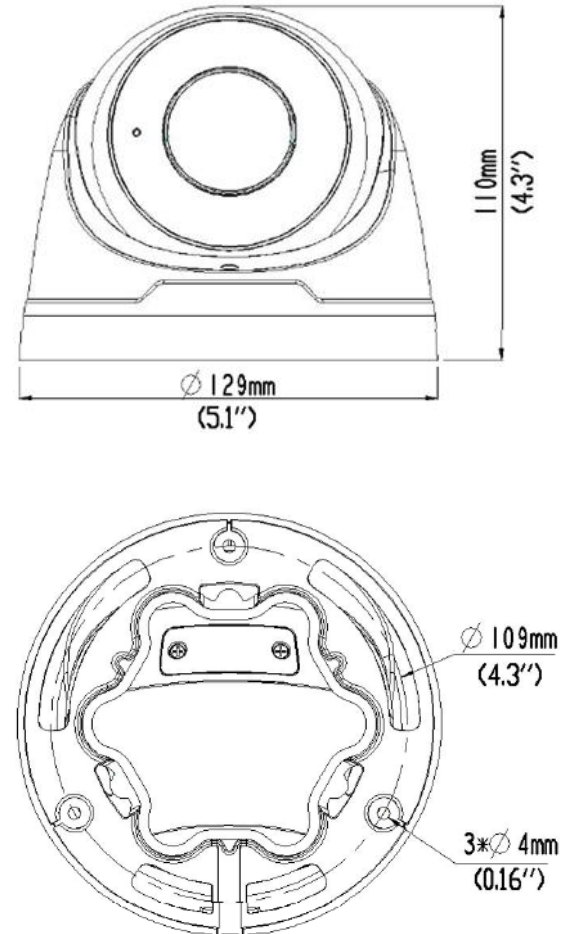

Dimensions

Accessories

TR-WM03-B-IN	Wall Mount
TR-UP06-IN	Pole Mount
TR-JB03-E-IN	Junction Box