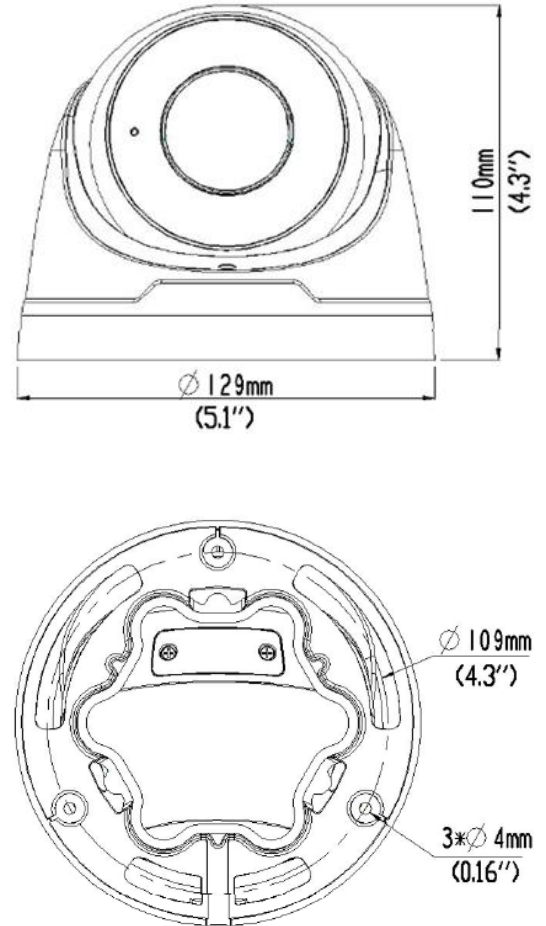

Dimensions

Accessories

TR-WM03-B-IN	Wall Mount
TR-UP06-IN	Pole Mount
TR-JB03-E-IN	Junction Box