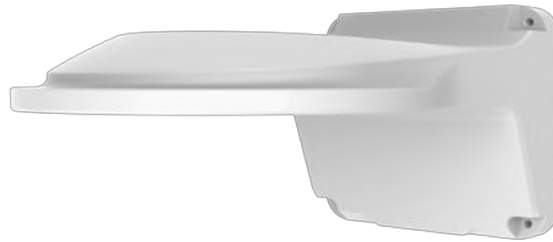

FIXED DOME WALL MOUNT

TR-WM03-B-IN

Specification	Description
Application	Wall installation for fixed dome cameras
Dimensions (L×W×H)	188 x 126 x 126mm (7.4 x 5 x 5")
Weight	0.44kg (0.97lb)
Material	Aluminum Alloy

Dimensions