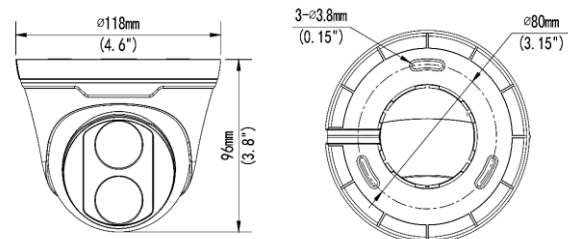

Specifications

Camera	
Sensor	1/3", progressive scan , 4 megapixel, CMOS
Lens	2.8mm @ F2.0
Angle of View (H x V)	104.4° x 54.4°
Shutter	Auto/Manual, 1 ~ 1/100000 s
Minimum Illumination	Color: 0.03 Lux (F2.0, AGC ON); 0 Lux with IR
Day/Night	IR-cut filter with auto switch (ICR)
Digital noise reduction	2D/3D DNR
Signal / Noise Ratio	>52dB
IR LED Range	Up to 30m (98 ft) IR range
WDR	Digital
Video Compression	Ultra 265, H.265, H.264, MJPEG
H.264 code profile	Baseline profile, Main Profile, High Profile
Maximum Frame Rate / Stream	Main: 4MP (2592 x 1520) @ 20fps Sub: 720P (1280 x 720) @ 20fps Third Stream: D1 (720 x 576) @ 20fps
HLC, BLC	Supported
OSD, Privacy Mask, Motion Detection & ROI	Up to 8 areas
Network	
Protocols	IPv4, IGMP, ICMP, ARP, TCP, UDP, DHCP, RTP, RTSP, RTCP, DNS, DDNS, NTP, FTP, UPnP, HTTP, HTTPS, SMTP, SSL
Compatible Integration	ONVIF (Profile S, Profile T), API
Network	RJ45, 10M/100M Base-T X Ethernet
General	
Power	12 V DC, PoE (IEEE802.3 af); Power consumption: Max 4W
Dimensions (Ø x H) & Weight	Ø118 x 96 mm (Ø4.6 x 3.8"); 0.35kg (0.77lb)
Operating Temperature & Humidity	-30°C ~ +60°C (-22°F ~ 140°F); Humidity: 10%~95% RH (non-condensing)
Conformity Certifications	IP67, CE, FCC

Dimensions

Accessories

TR-WM03-B-IN	Wall Mount
TR-UP06-IN	Pole Mount
TR-JB03-I-IN	Junction Box
TR-CM24-IN	Pendant Mount Pipe
TR-SE24-IN	Pendant Mount Pipe
TR-SE24-A-IN	Pendant Mount Pipe