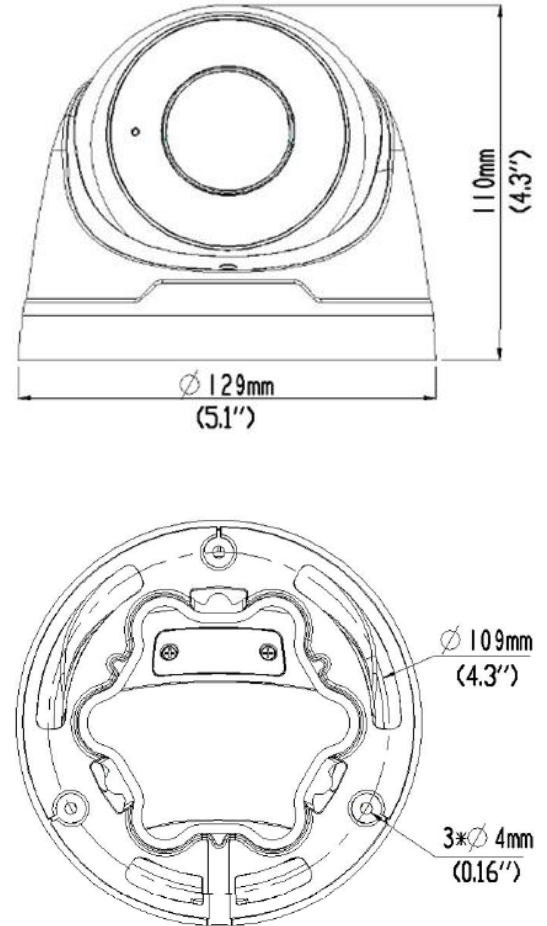

## Specifications

Camera	
Sensor	1/2", progressive scan , 8 megapixel, CMOS
Lens	2.8 ~ 12 mm, varifocal automatic focusing and motorized zoom lens
Angle of View (H x V)	114.8° ~ 47.3° x 75.3° ~ 20.4° (wide ~ tele)
Shutter	Auto/Manual, 1/6 ~ 1/100000 s
Minimum Illumination	Color: 0.003 Lux (F1.5, AGC ON); 0 Lux with IR
Day/Night	IR-cut filter with auto switch (ICR)
Digital noise reduction	2D/3D DNR
IR LED Range	Up to 30m (98 ft) IR range
WDR	120dB
Video Compression	Ultra 265, H.265, H.264, MJPEG
H.264 code profile	Baseline profile, Main Profile, High Profile
Maximum Frame Rate / Stream	Main: 8MP (3840 x 2160) @15fps; 5MP (2592 x 1944) @30fps; 5MP (2944 x 1656) @30fps; 4MP (2560 x 1440)@30fps; 2MP (1920 x 1080)@30fps Sub: 2MP (1920 x 1080) @ 30fps Third Stream: D1 (720x576) @ 30fps
HLC, BLC, 9:16 Corridor, Defog	Supported
OSD, Privacy, Motion & ROI	Up to 8 areas
Network	
Protocols	IPv4, IGMP, ICMP, ARP, TCP, UDP, DHCP, PPPoE, RTP, RTSP, RTCP, DNS, DDNS, NTP, FTP, UPnP, HTTP, HTTPS, SMTP, 802.1x, SNMP
Compatible Integration	ONVIF (Profile S, Profile G), API
Network	RJ45, 10M/100M Base-TX Ethernet
Video Analytics	Behavior, Exception, Identification, Statistical
Local Storage	Micro-SD, up to 256GB
Network Storage	Automatic Network Replenishment (ANR)
General	
Power	12VDC +/- 25%, PoE (IEEE802.3 af); Max 8.16W
Dimensions (Ø x H) & Weight	Ø129 x 110mm (Ø5.1 x 4.3"); 0.67kg (1.48lb)
Audio I/O & Compression	1 / 0, w/ built-in microphone; G711
Operating Temperature & Humidity	-40°C ~ +60°C (-40°F ~ 140°F); Humidity: 10%~ 95% RH (non-condensing)
Conformity Certifications	IP67, CE, FCC

## Dimensions