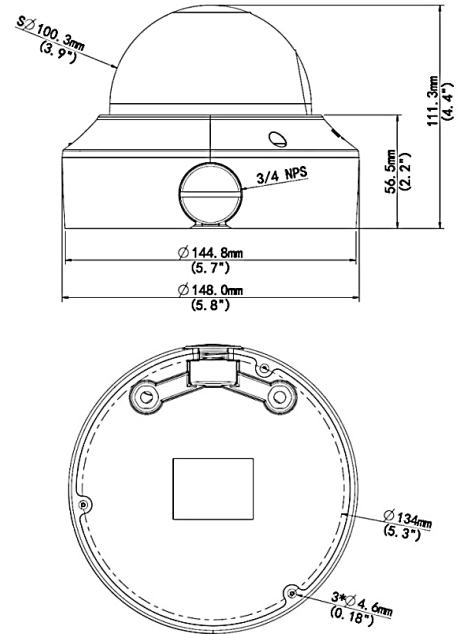

## Specifications

Camera	
Sensor	1/3", progressive scan, 4 megapixel, CMOS
Lens	2.8~12 mm, varifocal automatic focusing and motorized zoom lens
Angle of View (H x V)	91.0° ~ 27.0° x 54.4° ~ 13.7° (Wide ~ Tele)
Shutter	Auto/Manual, 1 ~ 1/100000 s
Minimum Illumination	Color: 0.01 Lux (F1.6, AGC ON); 0 Lux with IR
Day/Night	IR-cut filter with auto switch (ICR)
Digital noise reduction	2D/3D DNR
Signal / Noise Ratio	52dB
IR LED Range	Up to 30m (98 ft) IR range
WDR	Digital
Video Compression	Ultra 265, H.265, H.264, MJPEG
H.264 code profile	Baseline profile, Main Profile, High Profile
Maximum Frame Rate / Stream	Main: 4MP (2592 x 1520) @ 20fps Sub: 720P (1280 x 720) @ 20fps Third Stream: D1 (720 x 576) @ 20fps
HLC, BLC, Digital Defog	Supported
OSD, Privacy Mask, Motion Detection & ROI	Up to 8 areas
Network	
Protocols	IPv4, IGMP, ICMP, ARP, TCP, UDP, DHCP, RTP, RTSP, RTCP, DNS, DDNS, NTP, FTP, UPnP, HTTP, HTTPS, SMTP, SSL
Compatible Integration	ONVIF (Profile S, Profile T), API
Network	RJ45, 10M/100M Base-TX Ethernet
Local Edge Storage	Micro-SD, up to 256GB
General	
Power	12VDC +/- 25%, PoE (IEEE802.3 af); Power consumption: Max 6W
Dimensions (Ø x H) & Weight	Ø148 x 113.3mm (Ø5.8 x 4.4"); 0.92kg (2lb)
Operating Temperature & Humidity	-40°C ~ +60°C (-40°F ~ 140°F); Humidity: 10%~95% RH (non-condensing)
Conformity Certifications	IP67, IK10; CE, FCC

## Dimensions