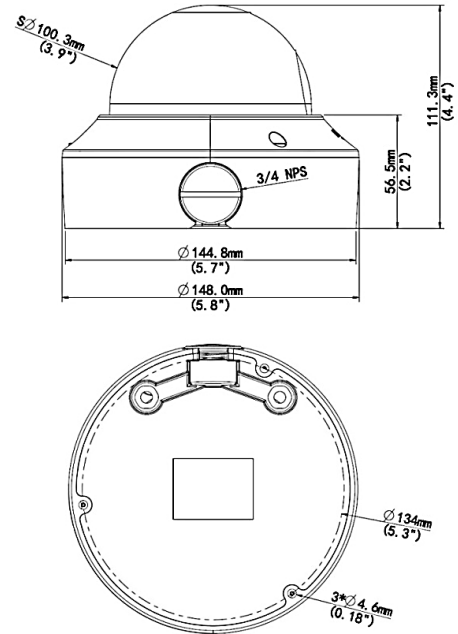

## Specifications

Camera	
Sensor	1/2", progressive scan , 8 megapixel, CMOS
Lens	2.8~12 mm, varifocal automatic focusing and motorized zoom lens
Angle of View (H)	114.8° ~ 47.3° x 75.3° ~ 20.4° (wide ~ tele)
Shutter	Auto/Manual, 1/6 ~ 1/100000 s
Minimum Illumination	Color: 0.003 Lux (F1.5, AGC ON); 0 Lux with IR
Day/Night	IR-cut filter with auto switch (ICR)
Digital noise reduction	2D/3D DNR
IR LED Range	Up to 30m (98 ft) IR range
WDR	120dB
Video Compression	Ultra 265, H.265, H.264, MJPEG
H.264 code profile	Baseline profile, Main Profile, High Profile
Maximum Frame Rate / Stream	Main: 8MP (3840 x 2160) @15fps; 5MP (2592 x 1944) @30fps; 5MP (2944 x 1656) @30fps; 4MP (2560 x 1440)@30fps; 2MP (1920 x 1080)@30fps Sub: 2MP (1920 x 1080) @ 30fps Third Stream: D1 (720x576) @ 30fps
HLC, BLC, 9:16 Corridor, Defog	Supported
OSD, Privacy, Motion & ROI	Up to 8 areas
Network	
Protocols	IPv4, IGMP, ICMP, ARP, TCP, UDP, DHCP, PPPoE, RTP, RTSP, RTCP, DNS, DDNS, NTP, FTP, UPnP, HTTP, HTTPS, SMTP, 802.1x, SNMP
Compatible Integration	ONVIF (Profile S, Profile G), API
Network	RJ45, 10M/100M Base-TX Ethernet
Video Analytics	Behavior, Exception, Identification, Statistical
Local Storage	Micro-SD, up to 256GB
Network Storage	Automatic Network Replenishment (ANR)
General	
Power	12VDC +/- 25%, PoE (IEEE802.3 af); Max 8W
Dimensions (Ø x H) & Weight	Ø148 x 111.3mm (Ø5.8 x 4.4"); 0.75kg (1.7lb)
Audio I/O & Compression	1 / 1; G711 compression
Video Output	1 BNC, impedance 75 Ω; amplitude 1 V [p-p]
Alarm I/O	1 / 1
Operating Temperature & Humidity	-40°C ~ +60°C (-40°F ~ 140°F); Humidity: 10%~95% RH (non-condensing)
Conformity Certifications	IP67, IK10; CE, FCC

## Dimensions