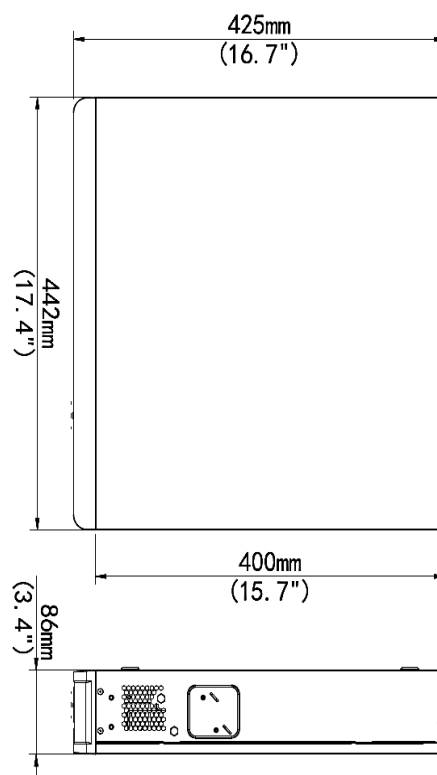

## 64ch, 12MP Resolution, 8-Bay HDD, H.265 NVR

64ch NVR

## Specifications

Video	
IP Camera Inputs	64 channels
Video Formats	Ultra 265, H.265, H.264
Recording Video Resolution	12MP Maximum
Playback Video Capability (fps)	3 x 12MP @ 25; 4 x 4K @ 30; 8 x 4MP @ 30; 16 x 1080P @ 30; 32 x 960p @ 25; 36 x 720P@30; 64 x D1 @ 25
Monitor Output	2 x HDMI (4K~ 720p); 1 x VGA (1080p ~ 720P); 1 x BNC
Synchronous Playback	16 channels
Network	
Protocols	P2P, UPnP, NTP, DHCP, PPPoE
Bandwidth	Incoming – 320Mbps; Outgoing – 320Mbps
Remote Users	128
Video Analytics	Detection: Face, Intrusion, Cross line, Audio, Defocus, Scene Change, Auto tracking, People Counting, Face and Behavior Search
General	
Network Interface	2 x RJ45, 10M/100M/1000M, self-adaptive Ethernet
USB Interface	Front panel: 2 x USB2.0, Rear panel: 1 x USB3.0
Alarm Interface	16ch – Inputs; 4ch - Output
Audio Interface	1ch RCA Input / Output
Corridor Mode	Record / Playback Multiple Cameras Simultaneously
Hard Disk	8 SATA, up to 10TB each: total 80TB
eSATA	1 x eSATA Interface
Disk Array	RAID 0, 1, 5, 6, 10
Power	100-240VAC; 20W Consumption (w/o HDD)
Operating Temperature	-10°C ~ +55°C ( +14°F ~ +131°F ), Humidity ≤ 90% RH(non-condensing)
Rack Mountable	Yes; Ears are included
Dimensions (WxDxH)	442 x 425 x 86 mm (17.4 x 16.7 x 3.4")
Weight (w/o HDD)	5.13kg ( 11.31lb )
Conformity Certifications	FCC, CE (UL – Power Supply only)

## Dimensions