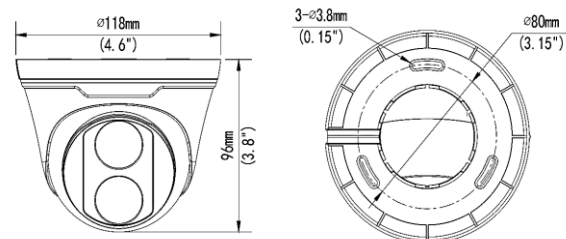

## **5MP, TRUE DAY/NIGHT, D-WDR, IR TURRET DOME**

*Fixed Lens Turret Dome*

### ***IPT5E28***

- > Exceptional Video Quality with 5MP, 2592 x 1944 Resolution
- > Super-Efficient H.265 Video Compression for Drastically Reduced Bandwidth and Storage Requirements
- > Powerful, Smart IR LED Lights for 0Lux Night Time Operation up to 98 Feet
- > 2.8mm fixed lens
- > TRUE Day/Night and Digital-WDR functionality for all Lighting Conditions
- > Backlight Compensation
- > 3D DNR (Digital Noise Reduction)
- > Privacy Mask and Motion Detection
- > Dual Video Streams
- > ONVIF Profile Series Compliant
- > PoE & 12VDC Power Options
- > IP67 Weather Resistant Housing
- > Optional Mounts Available
- > Supported by uniview tec Guard Station Software and Guard Viewer Mobile App's for iPhone and Android Devices

## Specifications

Camera	
Sensor	1/3", progressive scan , 5 megapixel, CMOS
Lens	2.8mm @ F2.0
Angle of View (H x V)	105.3° x 69.5°
Shutter	Auto/Manual, 1 ~ 1/100000 s
Minimum Illumination	Color: 0.01 Lux (F2.0, AGC ON); 0 Lux with IR
Day/Night	IR-cut filter with auto switch (ICR)
Digital noise reduction	2D/3D DNR
Signal / Noise Ratio	>52dB
IR LED Range	Up to 30m (98 ft) IR range
WDR	Digital
Video Compression	Ultra 265, H.265, H.264, MJPEG
H.264 code profile	Baseline profile, Main Profile, High Profile
Maximum Frame Rate / Stream	Main: 5MP (2592 x 1944) @ 20fps Sub: 720P (1280 x 720) @ 20fps
HLC, BLC	Supported
OSD, Privacy Mask, Motion Detection & ROI	Up to 8 areas
Network	
Protocols	IPv4, IGMP, ICMP, ARP, TCP, UDP, DHCP, RTP, RTSP, RTCP, DNS, DDNS, NTP, FTP, UPnP, HTTP, HTTPS, SMTP, SSL
Compatible Integration	ONVIF (Profile S, Profile T), API
Network	RJ45, 10M/100M Base-T X Ethernet
General	
Power	12 V DC, PoE (IEEE802.3 af); Power consumption: Max 4W
Dimensions (Ø x H) & Weight	Ø118 x 96 mm (Ø4.6 x 3.8"); 0.35kg (0.77lb)
Operating Temperature & Humidity	-30°C ~ +60°C (-22°F ~ 140°F); Humidity: 10%~95% RH (non-condensing)
Conformity Certifications	IP67, CE, FCC

## Dimensions