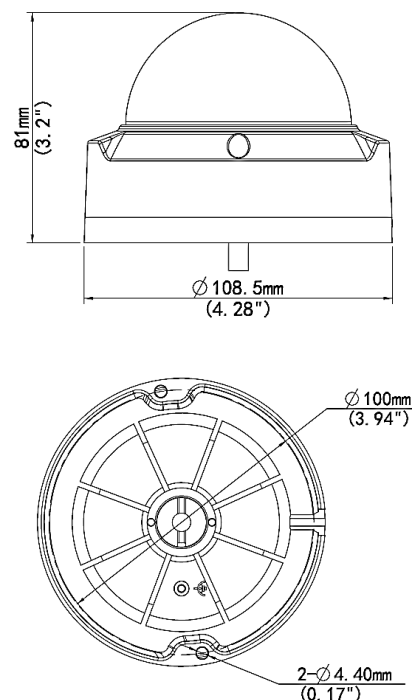

## Specifications

Camera	
Sensor	1/3", progressive scan , 4 megapixel, CMOS
Lens	2.8mm @ F2.0
Angle of View (H x V)	104.4° x 54.4°
Shutter	Auto/Manual, 1 ~ 1/100000 s
Minimum Illumination	Color: 0.03 Lux (F2.0, AGC ON); 0 Lux with IR
Day/Night	IR-cut filter with auto switch (ICR)
Digital noise reduction	2D/3D DNR
Signal / Noise Ratio	>52dB
IR LED Range	Up to 30m (98 ft) IR range
WDR	Digital
Video Compression	Ultra 265, H.265, H.264, MJPEG
H.264 code profile	Baseline profile, Main Profile, High Profile
Maximum Frame Rate / Stream	Main: 4MP (2592 x 1520) @ 20fps Sub: 720P (1280 x 720) @ 20fps Third Stream: D1 (720 x 576) @ 20fps
HLC, BLC, Digital Defog	Supported
OSD, Privacy Mask, Motion Detection & ROI	Up to 8 areas
Network	
Protocols	IPv4, IGMP, ICMP, ARP, TCP, UDP, DHCP, RTP, RTSP, RTCP, DNS, DDNS, NTP, FTP, UPnP, HTTP, HTTPS, SMTP, SSL
Compatible Integration	ONVIF (Profile S, Profile T), API
Network	RJ45, 10M/100M Base-TX Ethernet
General	
Power	12VDC +/-25%, PoE (IEEE802.3 af); Power consumption: Max 4W
Dimensions (Ø x H) & Weight	Ø109 x 81 mm (Ø4.3" x 3.2"); 0.35kg (0.77lb)
Operating Temperature & Humidity	-30°C ~ +60°C (-22°F ~ 140°F); Humidity: 10%~95% RH (non-condensing)
Conformity Certifications	IP67, IK10; CE, FCC

## Dimensions