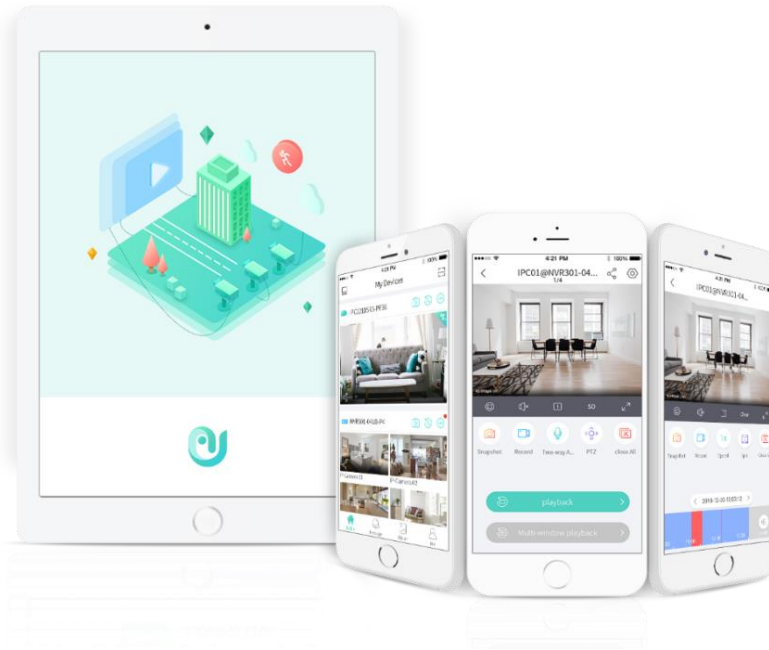

## ***EZLive Mobile Surveillance App***

### *Mobile App*

## ***EZLive***

- > Available on Android and iOS
- > Free-of-charge app that directly connects to Covert Doorbell Camera and other devices
- > Live view: live video in split view on multiple screens, resume live view, PTZ control, two-way audio, image quality, snapshot and record.
- > Playback: recording search, synchronous playback, SD card recording playback
- > Alarm: Real-time motion detection alarm, alarm video, batch handling of alarm messages
- > Sharing: Share device/channel, set sharing period and permissions, view/edit sharing history, cancel sharing
- > Cloud account management: sign up with an email address, edit account info, retrieve password, use demo device without login
- > File management: sort image/video by type, export files, share files via third-party apps