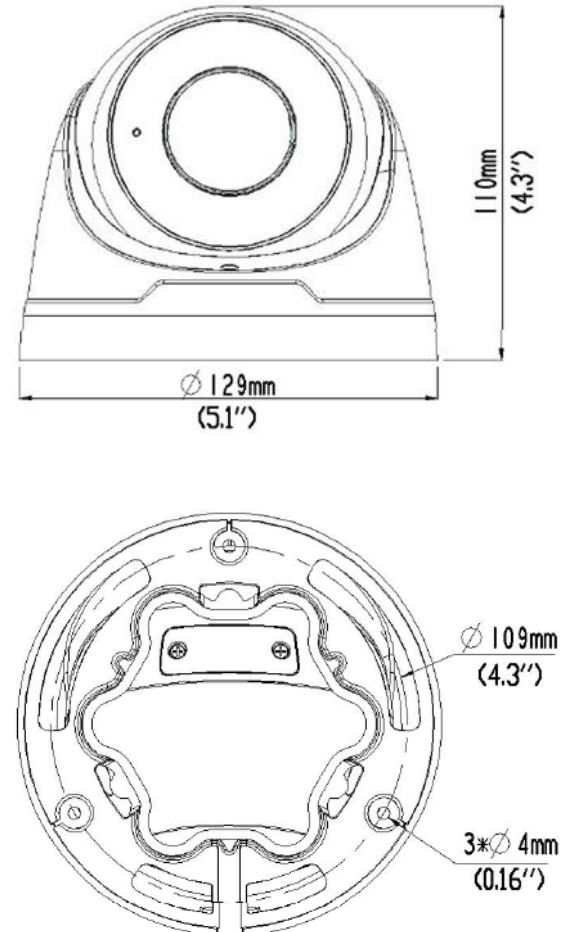

Dimensions

Accessories

TR-WM03-B-IN	Wall Mount
TR-UP06-IN	Pole Mount
TR-JB03-H-IN	Junction Box
TR-CM24-IN	Pendant Mount Pipe
TR-SE24-IN	Pendant Mount Pipe
TR-SE24-A-IN	Pendant Mount Pipe
TR-A01-IN	Waterproof Plastic Grommet