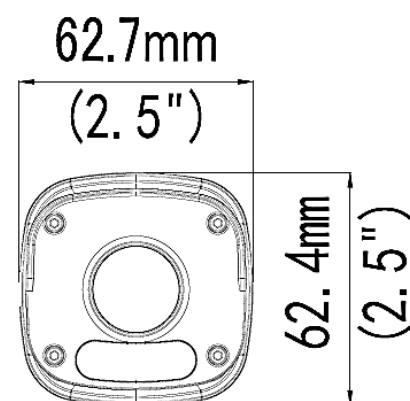

Specifications

Camera	
Sensor	1/3", progressive scan , 4 megapixel, CMOS
Lens	4mm@ F2.0
Angle of View (H x V)	78.9° x 39.6°
Shutter	Auto/Manual, 1 ~ 1/100000 s
Minimum Illumination	Color: 0.03 Lux (F2.0, AGC ON); 0 Lux with IR
Day/Night	IR-cut filter with auto switch (ICR)
Digital noise reduction	2D/3D DNR
Signal / Noise Ratio	>52dB
IR LED Range	Up to 30m (98 ft) IR range
WDR	Digital
Video Compression	Ultra 265, H.265, H.264, MJPEG
H.264 code profile	Baseline profile, Main Profile, High Profile
Maximum Frame Rate / Stream	Main: 4MP (2592 x 1520) @ 20fps Sub: 720P (1280 x 720) @ 20fps Third Stream: D1 (720 x 576) @ 20fps
HLC, BLC	Supported
OSD, Privacy Mask, Motion Detection & ROI	Up to 8 areas
Network	
Protocols	IPv4, IGMP, ICMP, ARP, TCP, UDP, DHCP, RTP, RTSP, RTCP, DNS, DDNS, NTP, FTP, UPnP, HTTP, HTTPS, SMTP, SSL
Compatible Integration	ONVIF (Profile S, Profile T), API
Network	RJ45, 10M/100M Base-TX Ethernet
General	
Power	12VDC +/- 25%, PoE (IEEE802.3 af); Power consumption: Max 4W
Dimensions (L x W x H) & Weight	162.2 x 62.4 x 62.7mm (6.4 x 2.5 x 2.5"); 0.37kg (0.81lb)
Operating Temperature & Humidity	-30°C ~ +60°C (-22°F ~ 140°F); Humidity: 10%~95% RH (non-condensing)
Conformity Certifications	IP67, CE, FCC

Dimensions

Accessories

See Camera Accessories Guide