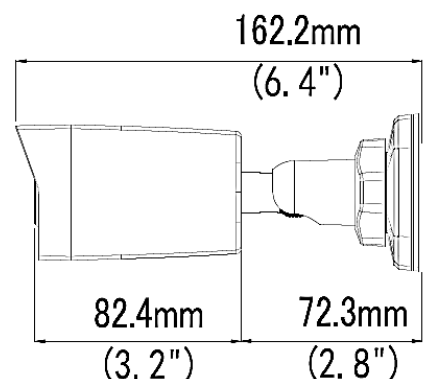

Specifications

Camera	
Sensor	1/3", progressive scan , 4 megapixel, CMOS
Lens	4mm@ F2.0
Angle of View (H x V)	78.9° x 39.6°
Shutter	Auto/Manual, 1 ~ 1/100000 s
Minimum Illumination	Color: 0.03 Lux (F2.0, AGC ON); 0 Lux with IR
Day/Night	IR-cut filter with auto switch (ICR)
Digital noise reduction	2D/3D DNR
Signal / Noise Ratio	>52dB
IR LED Range	Up to 30m (98 ft) IR range
WDR	Digital
Video Compression	Ultra 265, H.265, H.264, MJPEG
H.264 code profile	Baseline profile, Main Profile, High Profile
Maximum Frame Rate / Stream	Main: 4MP (2592 x 1520) @ 20fps Sub: 720P (1280 x 720) @ 20fps Third Stream: D1 (720 x 576) @ 20fps
HLC, BLC	Supported
OSD, Privacy Mask, Motion Detection & ROI	Up to 8 areas
Network	
Protocols	IPv4, IGMP, ICMP, ARP, TCP, UDP, DHCP, RTP, RTSP, RTCP, DNS, DDNS, NTP, FTP, UPnP, HTTP, HTTPS, SMTP, SSL
Compatible Integration	ONVIF (Profile S, Profile T), API
Network	RJ45, 10M/100M Base-TX Ethernet
General	
Power	12VDC +/- 25%, PoE (IEEE802.3 af); Power consumption: Max 4W
Dimensions (L x W x H) & Weight	162.2 x 62.4 x 62.7mm (6.4 x 2.5 x 2.5"); 0.37kg (0.81lb)
Operating Temperature & Humidity	-30°C ~ +60°C (-22°F ~ 140°F); Humidity: 10%~95% RH (non-condensing)
Conformity Certifications	IP67, CE, FCC

Dimensions

Accessories

See Camera Accessories Guide