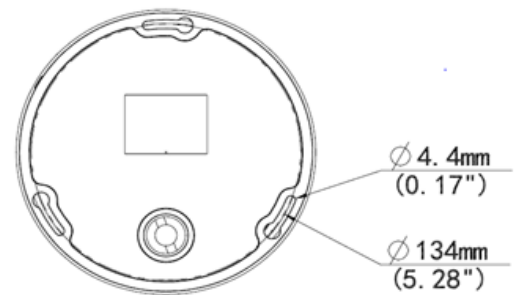

Dimensions

Accessories

See Camera Accessories Guide