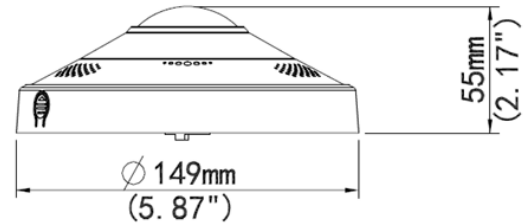

Dimensions

Accessories

See Camera Accessories Guide