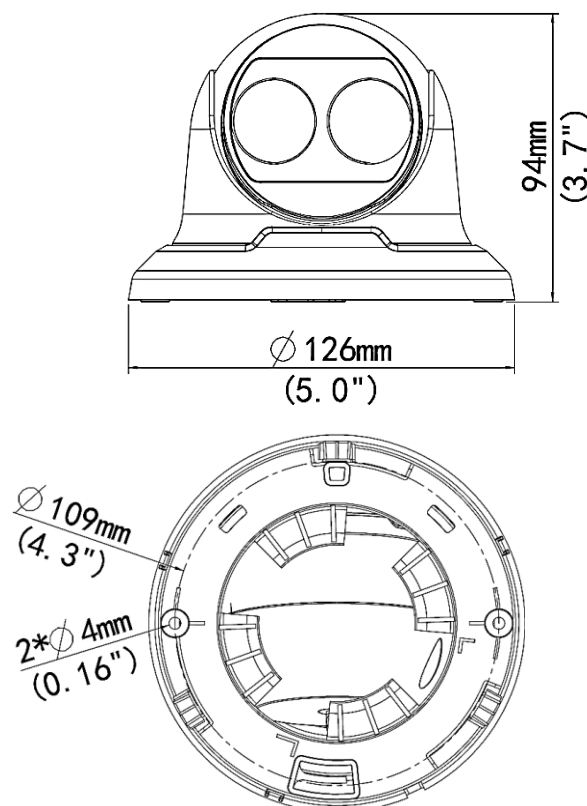

## Specifications

Camera	
Sensor	1/3", progressive scan , 4 megapixel, CMOS
Lens	2.8mm @ F1.8
Angle of View (H)	101.8°
Shutter	Auto/Manual, 1/6 ~ 1/100000 s
Minimum Illumination	Color: 0.2 Lux (F1.8, AGC ON); 0 Lux with IR
Day/Night	IR-cut filter with auto switch (ICR)
Digital noise reduction	2D/3D DNR
IR LED Range	Up to 30m (98 ft) IR range
WDR	120dB
Video Compression	Ultra 265, H.265, H.264, MJPEG
H.264 code profile	Baseline profile, Main Profile, High Profile
Maximum Frame Rate / Stream	Main: 4MP (2592 x 1520)@ 20fps; or (2560 x 1440) @25fps; or 3MP (2048 x 1520) @ 30fps Sub: 2MP (1920 x 1080) @ 30fps Third Stream: D1 (720x576) @ 30fps
HLC, BLC, Corridor, Defog	Supported
OSD, Privacy Mask, Motion Detection & ROI	Up to 8 areas
Network	
Protocols	IPv4, IGMP, ICMP, ARP, TCP, UDP, DHCP, PPPoE, RTP, RTSP, RTCP, DNS, DDNS, NTP, FTP, UPnP, HTTP, HTTPS, SMTP, 802.1x, SNMP
Compatible Integration	ONVIF (Profile S, Profile G), API
Network	RJ45, 10M/100M Base-T X Ethernet
Video Analytics	Behavior, Exception, Identification, Statistical
General	
Power	12 V DC, PoE (IEEE802.3 af); Power consumption: Max 5.5W
Dimensions (Ø x H) & Weight	Φ126 x 94 mm (Ø5 x 3.7"); 0.33kg (0.73lb)
Operating Temperature & Humidity	-35°C ~ +60°C (-31°F ~ 140°F); Humidity: 10%~ 95% RH (non-condensing)
Conformity Certifications	IP67, CE, FCC

## Dimensions