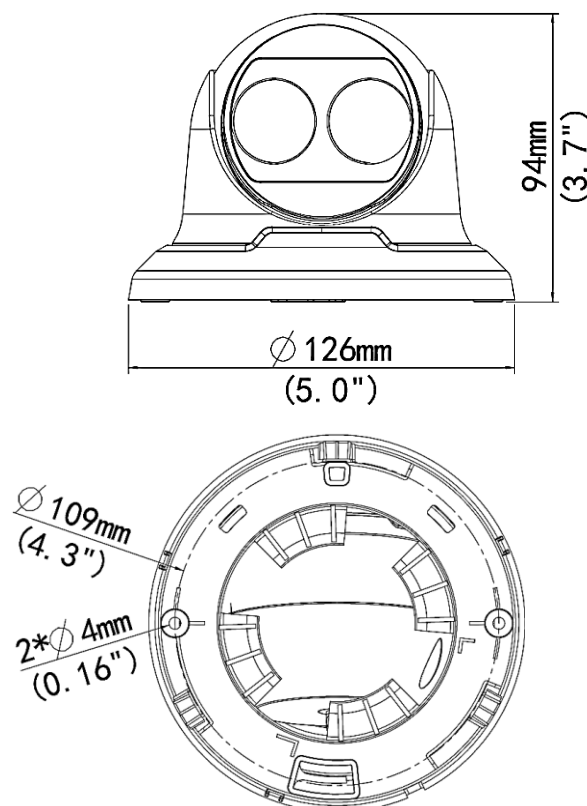

## Specifications

Camera	
Sensor	1/3", progressive scan , 4 megapixel, CMOS
Lens	3.6 mm @ F1.8
Angle of View (H)	101.8° (2.8mm) or 80.8° (3.6mm)
Shutter	Auto/Manual, 1/6 ~ 1/100000 s
Minimum Illumination	Color: 0.2 Lux (F1.8, AGC ON); 0 Lux with IR
Day/Night	IR-cut filter with auto switch (ICR)
Digital noise reduction	2D/3D DNR
IR LED Range	Up to 30m (98 ft) IR range
WDR	120dB
Video Compression	Ultra 265, H.265, H.264, MJPEG
H.264 code profile	Baseline profile, Main Profile, High Profile
Maximum Frame Rate / Stream	Main: 4MP (2592 x 1520)@ 20fps; or (2560 x 1440) @25fps; or 3MP (2048 x 1520) @ 30fps Sub: 2MP (1920 x 1080) @ 30fps Third Stream: D1 (720x576) @ 30fps
HLC, BLC, Corridor, Defog	Supported
OSD, Privacy Mask, Motion Detection & ROI	Up to 8 areas
Network	
Protocols	IPv4, IGMP, ICMP, ARP, TCP, UDP, DHCP, PPPoE, RTP, RTSP, RTCP, DNS, DDNS, NTP, FTP, UPnP, HTTP, HTTPS, SMTP, 802.1x, SNMP
Compatible Integration	ONVIF (Profile S, Profile G), API
Network	RJ45, 10M/100M Base-T X Ethernet
Video Analytics	Behavior, Exception, Identification, Statistical
General	
Power	12 VDC +/- 25%, PoE (IEEE802.3 af); Power consumption: Max 5.5W
Dimensions (Ø x H) & Weight	Ø126 x 94 mm (Ø5 x 3.7"); 0.33kg (0.73lb)
Operating Temperature & Humidity	-35°C ~ +60°C (-31°F ~ 140°F); Humidity: 10%~95% RH (non-condensing)
Conformity Certifications	IP67, CE, FCC

## Dimensions