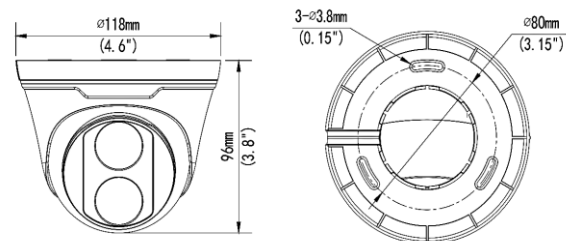

Specifications

Camera	
Sensor	1/3", progressive scan , 4 megapixel, CMOS
Lens	2.8mm @ F2.0
Angle of View (H x V)	104.4° x 54.4°
Shutter	Auto/Manual, 1 ~ 1/100000 s
Minimum Illumination	Color: 0.03 Lux (F2.0, AGC ON); 0 Lux with IR
Day/Night	IR-cut filter with auto switch (ICR)
Digital noise reduction	2D/3D DNR
Signal / Noise Ratio	>52dB
IR LED Range	Up to 30m (98 ft) IR range
WDR	Digital
Video Compression	Ultra 265, H.265, H.264, MJPEG
H.264 code profile	Baseline profile, Main Profile, High Profile
Maximum Frame Rate / Stream	Main: 4MP (2592 x 1520) @ 20fps Sub: 720P (1280 x 720) @ 20fps Third Stream: D1 (720 x 576) @ 20fps
HLC, BLC	Supported
OSD, Privacy Mask, Motion Detection & ROI	Up to 8 areas
Network	
Protocols	IPv4, IGMP, ICMP, ARP, TCP, UDP, DHCP, RTP, RTSP, RTCP, DNS, DDNS, NTP, FTP, UPnP, HTTP, HTTPS, SMTP, SSL
Compatible Integration	ONVIF (Profile S, Profile T), API
Network	RJ45, 10M/100M Base-T X Ethernet
General	
Power	12 V DC, PoE (IEEE802.3 af); Power consumption: Max 4W
Dimensions (Ø x H) & Weight	Ø118 x 96 mm (Ø4.6 x 3.8"); 0.35kg (0.77lb)
Operating Temperature & Humidity	-30°C ~ +60°C (-22°F ~ 140°F); Humidity: 10%~95% RH (non-condensing)
Conformity Certifications	IP67, CE, FCC

Dimensions

Accessories

See Camera Accessories Guide