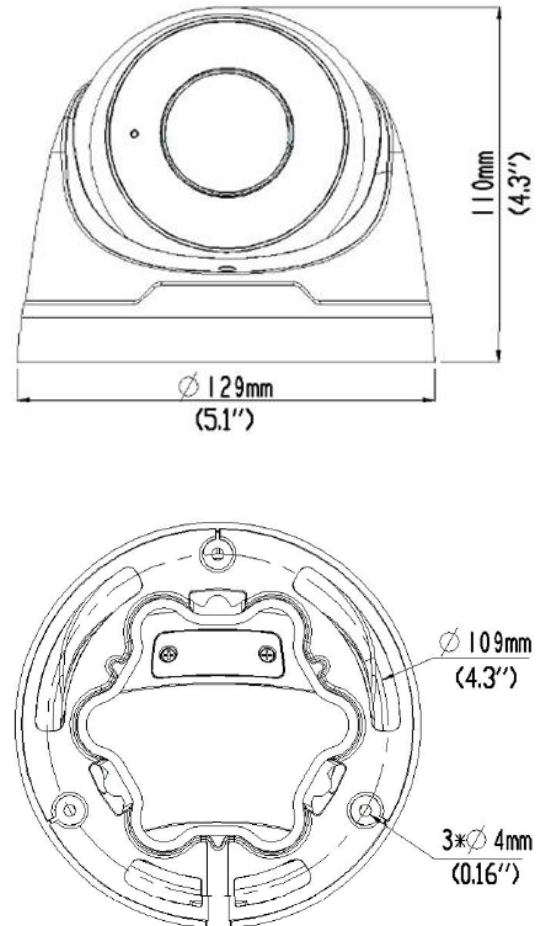

Specifications

Camera	
Sensor	1/2", progressive scan , 8 megapixel, CMOS
Lens	2.8 ~ 12 mm, varifocal automatic focusing and motorized zoom lens
Angle of View (H x V)	114.8° ~ 47.3° x 75.3° ~ 20.4° (wide ~ tele)
Shutter	Auto/Manual, 1/6 ~ 1/100000 s
Minimum Illumination	Color: 0.003 Lux (F1.5, AGC ON); 0 Lux with IR
Day/Night	IR-cut filter with auto switch (ICR)
Digital noise reduction	2D/3D DNR
IR LED Range	Up to 30m (98 ft) IR range
WDR	120dB
Video Compression	Ultra 265, H.265, H.264, MJPEG
H.264 code profile	Baseline profile, Main Profile, High Profile
Maximum Frame Rate / Stream	Main: 8MP (3840 x 2160) @15fps; 5MP (2592 x 1944) @30fps; 5MP (2944 x 1656) @30fps; 4MP (2560 x 1440)@30fps; 2MP (1920 x 1080)@30fps Sub: 2MP (1920 x 1080) @ 30fps Third Stream: D1 (720x576) @ 30fps
HLC, BLC, 9:16 Corridor, Defog	Supported
OSD, Privacy, Motion & ROI	Up to 8 areas
Network	
Protocols	IPv4, IGMP, ICMP, ARP, TCP, UDP, DHCP, PPPoE, RTP, RTSP, RTCP, DNS, DDNS, NTP, FTP, UPnP, HTTP, HTTPS, SMTP, 802.1x, SNMP
Compatible Integration	ONVIF (Profile S, Profile G), API
Network	RJ45, 10M/100M Base-TX Ethernet
Video Analytics	Behavior, Exception, Identification, Statistical
Local Storage	Micro-SD, up to 256GB
Network Storage	Automatic Network Replenishment (ANR)
General	
Power	12VDC +/- 25%, PoE (IEEE802.3 af); Max 8.16W
Dimensions (Ø x H) & Weight	Ø129 x 110mm (Ø5.1 x 4.3"); 0.67kg (1.48lb)
Audio I/O & Compression	1 / 0, w/ built-in microphone; G711
Operating Temperature & Humidity	-40°C ~ +60°C (-40°F ~ 140°F); Humidity: 10%~ 95% RH (non-condensing)
Conformity Certifications	IP67, CE, FCC

Dimensions

Accessories

See Camera Accessories Guide