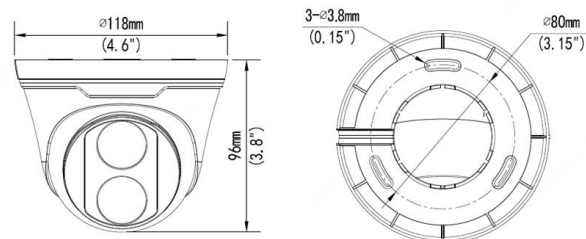

Specifications

| Camera | |
|---|--|
| Sensor | 1/3", progressive scan , 8 megapixel, CMOS |
| Lens | 2.8mm @ F2.0 |
| Angle of View (H x V) | 112.7° x 60.1° |
| Shutter | Auto/Manual, 1/6 ~ 1/100000 s |
| Minimum Illumination | Color: 0.05 Lux (F2.0, AGC ON); 0 Lux with IR |
| Day/Night | IR-cut filter with auto switch (ICR) |
| Digital noise reduction | 2D/3D DNR |
| IR LED Range and Wavelength | Up to 30m (98 ft) IR range; 850nm |
| WDR | 120dB |
| Video Compression & Bit Rate | Ultra 265, H.265, H.264, MJPEG; 128 Kbps ~ 16 Mbps |
| H.264 code profile | Baseline profile, Main Profile, High Profile |
| Maximum Frame Rate / Stream | Main Stream: 8MP (3840*2160) @ Max. 20 fps; 5MP (2944*1656) @ Max. 30 fps; 4MP (2560*1440) @ Max. 30 fps; 2MP (1920*1080) @ Max. 30 fps Sub: 720P (1280*720) @ Max. 20 fps Third Stream: 4CIF (704*576) @ Max. 20 fps |
| HLC, BLC, Defog, Flip, Dewarping | Supported |
| OSD, Privacy Mask, Motion Detection & ROI | Up to 4 areas |
| Network | |
| Protocols | IPv4, IGMP, ICMP, ARP, TCP, UDP, DHCP, RTP, RTSP, RTCP, DNS, DDNS, NTP, FTP, UPnP, HTTP, HTTPS, SMTP, SSL, QoS |
| Compatible Integration | ONVIF (Profile S, Profile T), API |
| Network | RJ45, 10M/100M Base-T X Ethernet |
| Video Analytics | Intrusion, Human Body Detection, Motion Detection and Tampering alarm |
| General | |
| Power | 12 VDC, PoE (IEEE802.3 af); Power consumption: Max 5W |
| Dimensions (Ø x H) & Weight | Ø118 x 96 mm (Ø4.6 x 3.8"); 0.33kg (0.73lb) |
| 3-Axis Adjustment Range | Pan: 0°~360° Tilt: 0° ~ 75° Rotate: 0°~360°0 |
| Operating Temperature & Humidity | -30°C ~ +60°C (-22°F ~ 140°F); Humidity: 10%~ 95% RH (non-condensing) |
| Conformity Certifications | IP67, CE, FCC |

Dimensions

Accessories

See Camera Accessories Guide