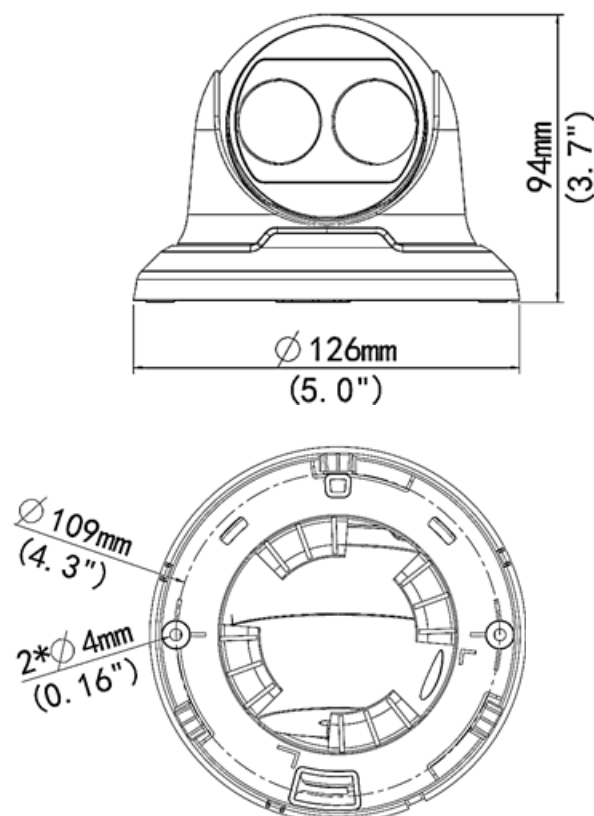

## **5MP, TDN, WDR, IR, STARVIEW TURRET DOME**

*Fixed Lens Turret Dome*

## Specifications

Camera	
Sensor	1/2.7", progressive scan , 5 megapixel, CMOS
Lens	2.8mm@ F1.6
Angle of View (H x V)	105.3° x 69.5°
Shutter	Auto/Manual, 1/6~1/100000 s
Minimum Illumination	Color: 0.005 Lux (F1.6, AGC ON); 0 Lux with IR
Day/Night	IR-cut filter with auto switch (ICR)
Digital noise reduction	2D/3D DNR
IR LED Range	Up to 30m (98 ft) IR range
WDR	120dB
Video Compression	Ultra 265, H.265, H.264, MJPEG
H.264 code profile	Baseline profile, Main Profile, High Profile
Maximum Frame Rate / Stream	Main Stream: 5MP (2592 x 1944) @20 fps; 4MP (2560 x 1440) @30 fps; 3MP (2048x 1536) @30 fps; 2MP (1920 x 1080) @30 fps Sub: 2MP (1920 x 1080) @ 30fps Third Stream: D1 (720x576) @ 30fps
HLC, BLC, 9:16 Corridor, Defog	Supported
OSD, Privacy Mask, Motion Detection & ROI	Up to 8 areas
Network	
Protocols	IPv4, IGMP, ICMP, ARP, TCP, UDP, DHCP, PPPoE, RTP, RTSP, RTCP, DNS, DDNS, NTP, FTP, UPnP, HTTP, HTTPS, SMTP, 802.1x, SNMP
Compatible Integration	ONVIF (Profile S, Profile G), API
Network	RJ45, 10M/100M Base-TX Ethernet
Video Analytics	Behavior, Exception, Identification, Statistical
General	
Power	12VDC +/- 25%, PoE (IEEE802.3 af); Max 8.9W
Dimensions (Ø x H) & Weight	Ø126 x 94 mm (Ø5 x 3.7"); 0.41kg (0.9lb)
Audio I/O & Compression	1 / 0, w/ built-in microphone; G.711
Operating Temperature & Humidity	-30°C ~ +60°C (-22°F ~ 140°F); Humidity: 10%~95% RH (non-condensing)
Conformity Certifications	IP67, CE, FCC

## Dimensions