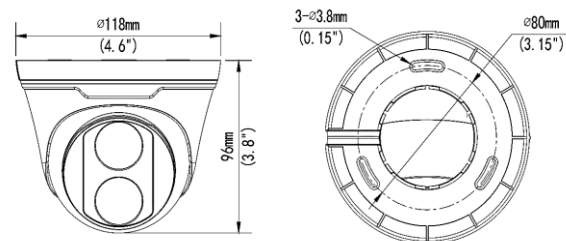

### ***IPT5E28***

- > Fully Adheres to National Defense Authorization Act (NDAA) Guidelines
- > Exceptional Video Quality with 5MP, 2592 x 1944 Resolution
- > Super-Efficient H.265 Video Compression for Drastically Reduced Bandwidth and Storage Requirements
- > Powerful, Smart IR LED Lights for 0Lux Night Time Operation up to 98 Feet
- > 2.8mm fixed lens
- > TRUE Day/Night and Digital-WDR functionality for all Lighting Conditions
- > Backlight Compensation
- > 3D DNR (Digital Noise Reduction)
- > Privacy Mask and Motion Detection
- > Dual Video Streams
- > ONVIF Profile Series Compliant
- > PoE & 12VDC Power Options and Optional Mounts Available
- > IP67 Weather Resistant Housing
- > Supported by uniview tec Guard Station Software and Guard Viewer Mobile App's for iPhone and Android Devices

## Specifications

Camera	
Sensor	1/3", progressive scan , 5 megapixel, CMOS
Lens	2.8mm @ F2.0
Angle of View (H x V)	105.3° x 69.5°
Shutter	Auto/Manual, 1 ~ 1/100000 s
Minimum Illumination	Color: 0.01 Lux (F2.0, AGC ON); 0 Lux with IR
Day/Night	IR-cut filter with auto switch (ICR)
Digital noise reduction	2D/3D DNR
Signal / Noise Ratio	>52dB
IR LED Range	Up to 30m (98 ft) IR range
WDR	Digital
Video Compression	Ultra 265, H.265, H.264, MJPEG
H.264 code profile	Baseline profile, Main Profile, High Profile
Maximum Frame Rate / Stream	Main: 5MP (2592 x 1944) @ 20fps Sub: 720P (1280 x 720) @ 20fps
HLC, BLC	Supported
OSD, Privacy Mask, Motion Detection & ROI	Up to 8 areas
Network	
Protocols	IPv4, IGMP, ICMP, ARP, TCP, UDP, DHCP, RTP, RTSP, RTCP, DNS, DDNS, NTP, FTP, UPnP, HTTP, HTTPS, SMTP, SSL
Compatible Integration	ONVIF (Profile S, Profile T), API
Network	RJ45, 10M/100M Base-T X Ethernet
General	
Power	12 V DC, PoE (IEEE802.3 af); Power consumption: Max 4W
Dimensions (Ø x H) & Weight	Ø118 x 96 mm (Ø4.6 x 3.8"); 0.35kg (0.77lb)
Operating Temperature & Humidity	-30°C ~ +60°C (-22°F ~ 140°F); Humidity: 10%~95% RH (non-condensing)
Conformity Certifications	IP67, CE, FCC

## Dimensions