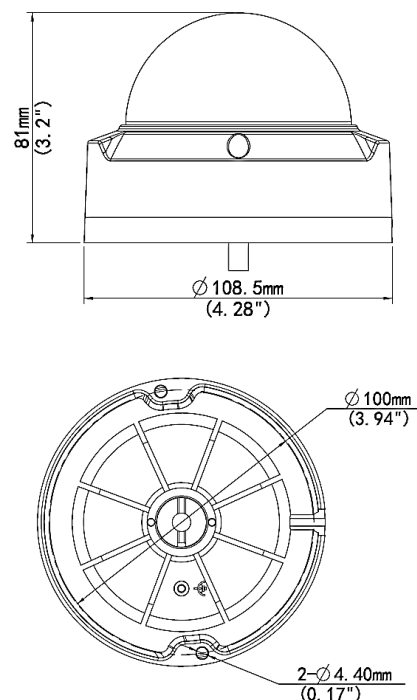

Dimensions

Accessories

See Camera Accessories Guide