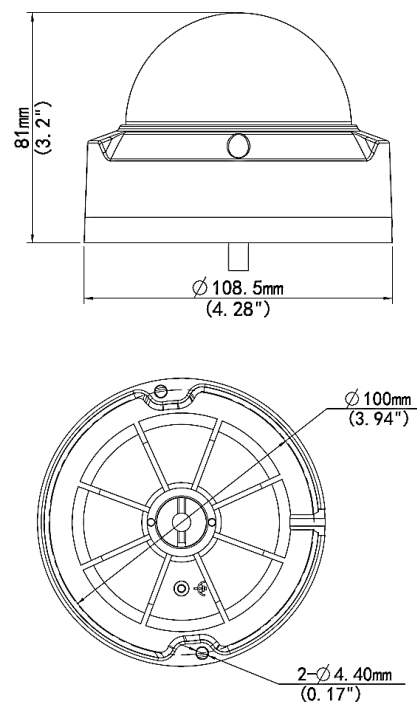

## **4MP, TRUE DAY/NIGHT, D-WDR, IR VANDAL DOME**

*Fixed Lens Vandal Dome*

## Specifications

Camera	
Sensor	1/3", progressive scan , 4 megapixel, CMOS
Lens	2.8mm @ F2.0
Angle of View (H x V)	104.4° x 54.4°
Shutter	Auto/Manual, 1 ~ 1/100000 s
Minimum Illumination	Color: 0.03 Lux (F2.0, AGC ON); 0 Lux with IR
Day/Night	IR-cut filter with auto switch (ICR)
Digital noise reduction	2D/3D DNR
Signal / Noise Ratio	>52dB
IR LED Range	Up to 30m (98 ft) IR range
WDR	Digital
Video Compression	Ultra 265, H.265, H.264, MJPEG
H.264 code profile	Baseline profile, Main Profile, High Profile
Maximum Frame Rate / Stream	Main: 4MP (2592 x 1520) @ 20fps Sub: 720P (1280 x 720) @ 20fps Third Stream: D1 (720 x 576) @ 20fps
HLC, BLC, Digital Defog	Supported
OSD, Privacy Mask, Motion Detection & ROI	Up to 8 areas
Network	
Protocols	IPv4, IGMP, ICMP, ARP, TCP, UDP, DHCP, RTP, RTSP, RTCP, DNS, DDNS, NTP, FTP, UPnP, HTTP, HTTPS, SMTP, SSL
Compatible Integration	ONVIF (Profile S, Profile T), API
Network	RJ45, 10M/100M Base-TX Ethernet
General	
Power	12VDC +/-25%, PoE (IEEE802.3 af); Power consumption: Max 4W
Dimensions (Ø x H) & Weight	Ø109 x 81 mm (Ø4.3" x 3.2"); 0.35kg (0.77lb)
Operating Temperature & Humidity	-30°C ~ +60°C (-22°F ~ 140°F); Humidity: 10%~95% RH (non-condensing)
Conformity Certifications	IP67, IK10; CE, FCC

## Dimensions