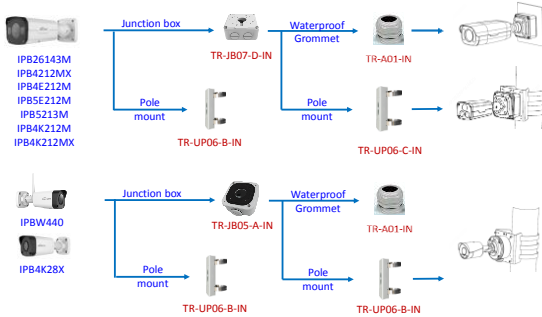

Camera Accessories Guide

4/15/2021

Turret Dome Pendant Mounts

PTZ Domes

Fisheye Domes

Fisheye Dome Pendant Mounts

Bullets

Bullets