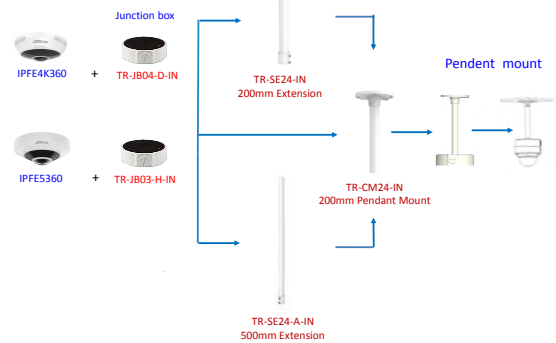

Camera Accessories Guide

4/15/2021

Turret Dome Pendant Mounts

PTZ Domes

Fisheye Domes

Fisheye Dome Pendant Mounts

Bullets

Bullets