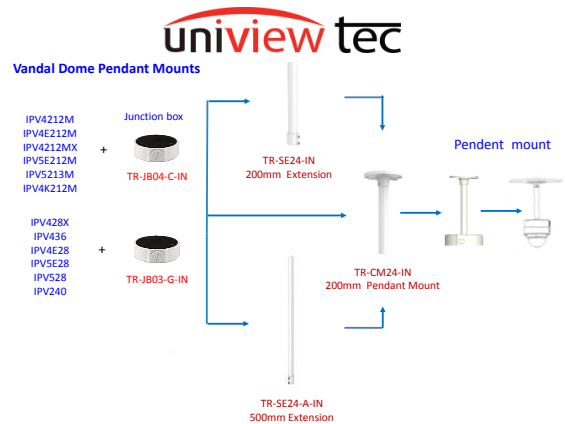

Camera Accessories Guide

4/15/2021

Turret Dome Pendant Mounts

PTZ Domes

Fisheye Domes

Fisheye Dome Pendant Mounts

Bullets

Bullets