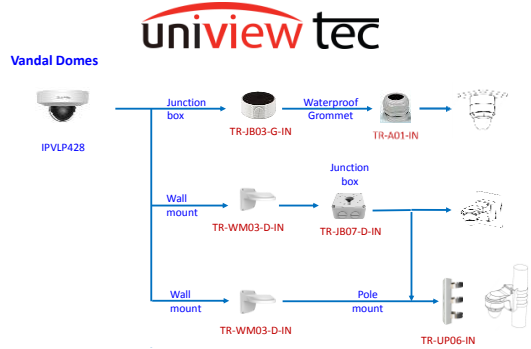

Camera Accessories Guide

4/15/2021

Turret Dome Pendant Mounts

PTZ Domes

Fisheye Domes

Fisheye Dome Pendant Mounts

Bullets

Bullets