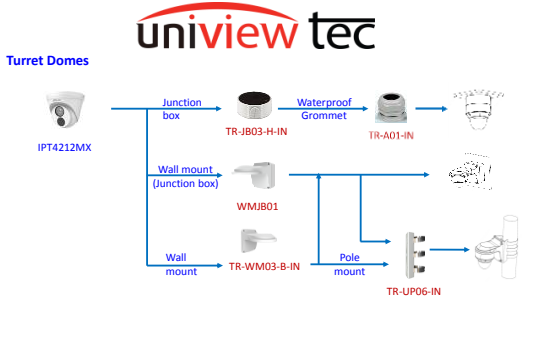

Camera Accessories Guide

4/15/2021

Turret Dome Pendant Mounts

PTZ Domes

Fisheye Domes

Fisheye Dome Pendant Mounts

Bullets

Bullets