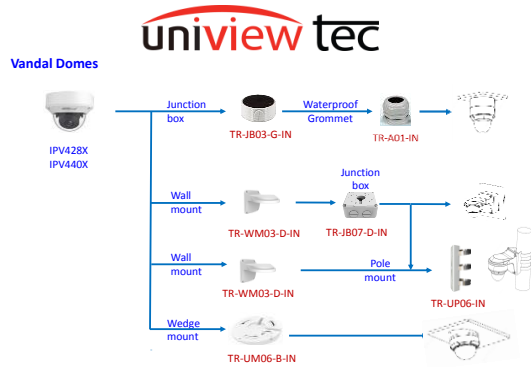

Camera Accessories Guide

4/15/2021

Turret Dome Pendant Mounts

PTZ Domes

Fisheye Domes

Fisheye Dome Pendant Mounts

Bullets

Bullets