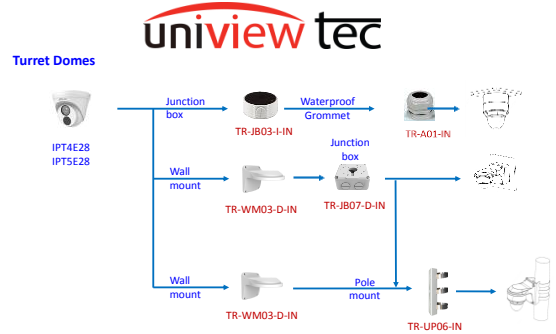

Camera Accessories Guide

4/15/2021

Turret Dome Pendant Mounts

PTZ Domes

Fisheye Domes

Fisheye Dome Pendant Mounts

Bullets

Bullets