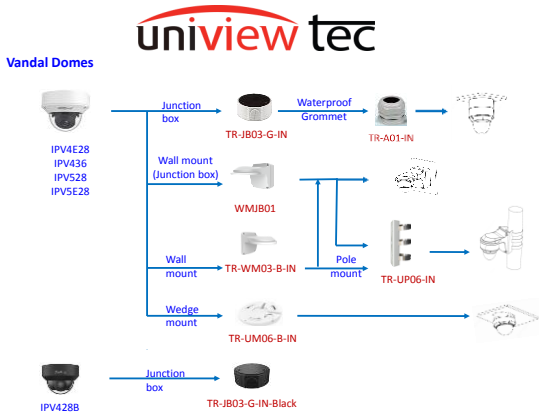

Camera Accessories Guide

4/15/2021

Turret Dome Pendant Mounts

PTZ Domes

Fisheye Domes

Fisheye Dome Pendant Mounts

Bullets

Bullets