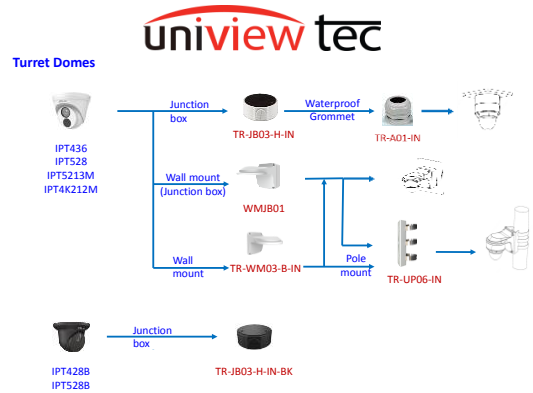

Camera Accessories Guide

4/15/2021

Turret Dome Pendant Mounts

PTZ Domes

Fisheye Domes

Fisheye Dome Pendant Mounts

Bullets

Bullets