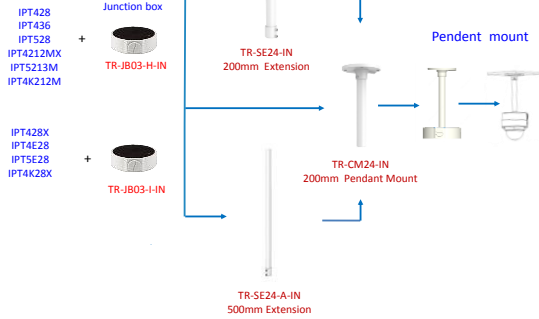

Camera Accessories Guide

4/15/2021

Turret Dome Pendant Mounts

PTZ Domes

Fisheye Domes

Fisheye Dome Pendant Mounts

Bullets

Bullets