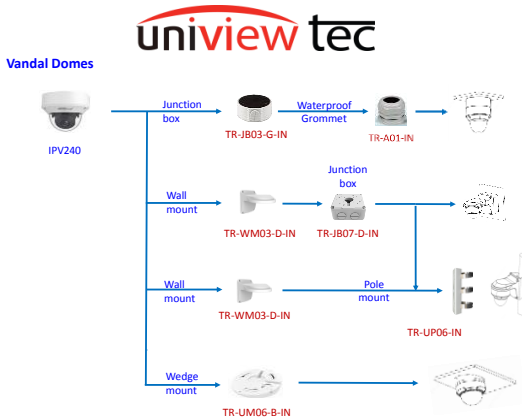

Camera Accessories Guide

4/15/2021

Turret Dome Pendant Mounts

PTZ Domes

Fisheye Domes

Fisheye Dome Pendant Mounts

Bullets

Bullets