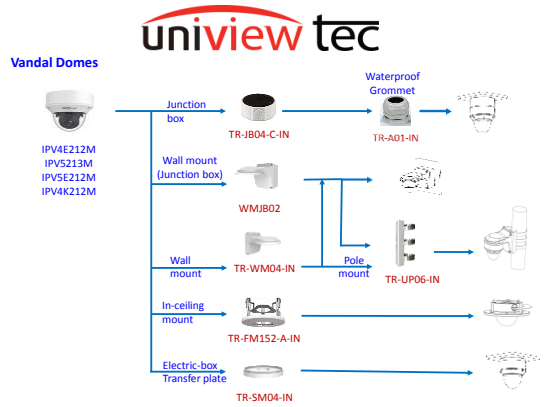

Camera Accessories Guide

4/15/2021

Turret Dome Pendant Mounts

PTZ Domes

Fisheye Domes

Fisheye Dome Pendant Mounts

Bullets

Bullets