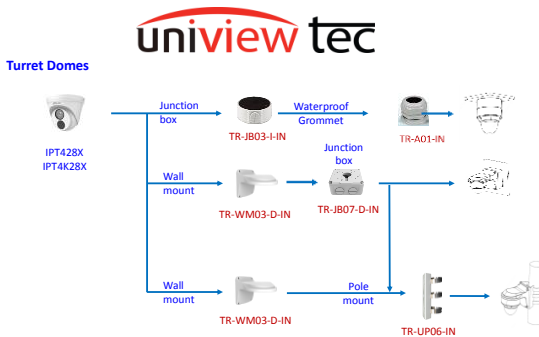

Camera Accessories Guide

4/15/2021

Turret Dome Pendant Mounts

PTZ Domes

Fisheye Domes

Fisheye Dome Pendant Mounts

Bullets

Bullets