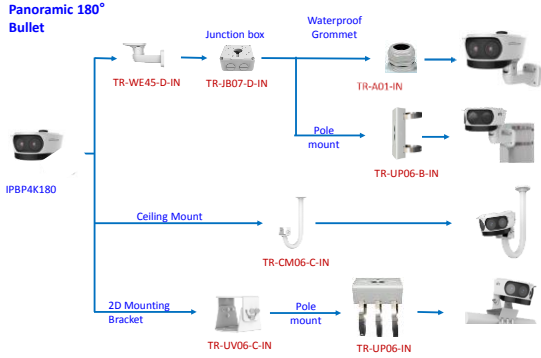

Camera Accessories Guide

4/15/2021

Turret Dome Pendant Mounts

PTZ Domes

Fisheye Domes

Fisheye Dome Pendant Mounts

Bullets

Bullets