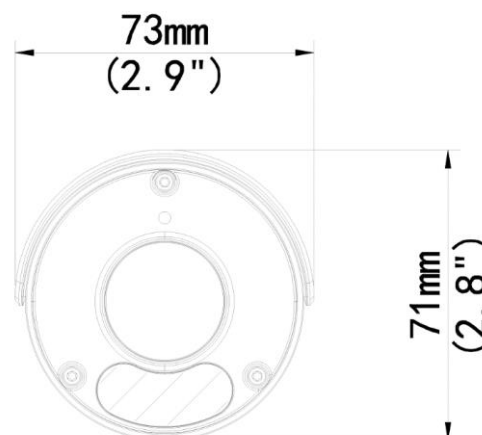

Dimensions

Accessories

See Camera Accessories Guide