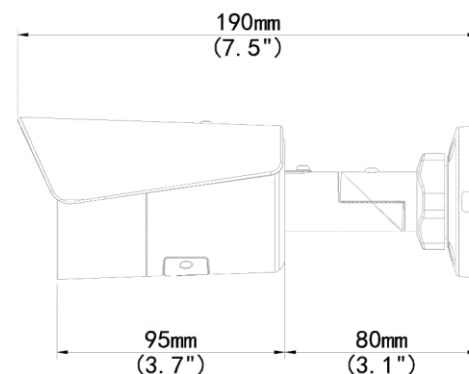

Specifications

Camera	
Sensor	1/3", progressive scan, 4 megapixel, CMOS
Lens	4mm@ F1.6
Angle of View (H x V)	83.7° x 44.9°
Shutter	Auto/Manual, 1 ~ 1/100000 s
Minimum Illumination	Color: 0.003 Lux (F1.6, AGC ON); 0 Lux with IR
Day/Night	IR-cut filter with auto switch (ICR)
Digital noise reduction	2D/3D DNR
Signal / Noise Ratio	>56dB
IR LED Range	Up to 50m (164ft) IR range
WDR	120dB
Video Compression	Ultra 265, H.265, H.264, MJPEG
H.264 code profile	Baseline profile, Main Profile, High Profile
Maximum Frame Rate / Stream	Main: 4MP (2688 x 1520) @ 30fps Sub: 720P (1280 x 720) @ 30fps
HLC, BLC, 9:16 Corridor, Defog, Flip	Supported
OSD, Privacy Mask, Motion Detection & ROI	Up to 8 areas
Network	
Protocols	IPv4, IGMP, ICMP, ARP, TCP, UDP, DHCP, RTP, RTSP, RTCP, DNS, DDNS, NTP, FTP, UPnP, HTTP, HTTPS, SMTP, SSL
Compatible Integration	ONVIF (Profile S, Profile T), API
Network	RJ45, 10M/100M Base-TX Ethernet
Smart Intrusion Prevention	Cross Line, Intrusion, Enter/Leave Area Detection
Local Storage	Micro-SD, up to 256GB
Network Storage	Automatic Network Replenishment (ANR)
General	
Power	12VDC +/- 25%, PoE (IEEE802.3 af); Power consumption: Max 6W
Dimensions (L x W x H) & Weight	190 x 73 x 71mm (7.5 x 2.9 x 2.8"); 0.45kg (0.99lb)
Audio I/O & Compression	1 / 0, w/ built-in Mic; G.711 Compression
Operating Temperature & Humidity	-30°C ~ +60°C (-22°F ~ 140°F); Humidity: 10%~95% RH (non-condensing)
Conformity Certifications	IP67, CE, FCC

Dimensions

Accessories

See Camera Accessories Guide