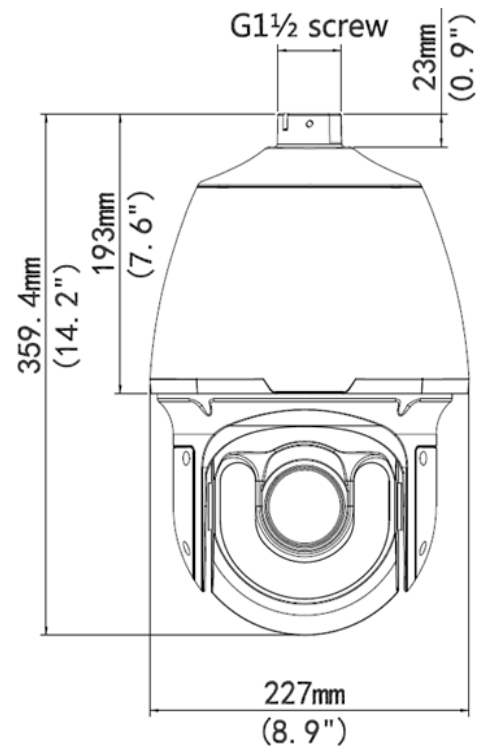

Specifications

Camera	
Sensor	1/1.8", progressive scan, 8 megapixel CMOS
Lens	6.5 ~ 143 mm, automatic focusing and motorized zoom lens
Angle of View (H x V)	58.9° ~ 3.4° x 35.2° ~ 1.9° (wide ~ tele)
Shutter	Auto/Manual, 1 ~ 1/100000 s
Minimum Illumination	Color: 0.003 Lux (F1.5, AGC ON); 0 Lux with IR
Day/Night	IR-cut filter with auto switch (ICR)
Digital noise reduction	2D/3D DNR
IR LED Range	Up to 200m (656ft) IR range
WDR	120dB
Video Compression	Ultra 265, H.265, H.264, MJPEG
Maximum Frame Rate / Stream	Main Stream: 8MP (3840 x 2160), Max. 30fps; or 2MP (1920x1080) @ 30fps Sub Stream: 2MP (1920x1080), Max. 25fps Third Stream: D1 (720x576), Max. 20fps
HLC, BLC, Defog, EIS	Supported
OSD, Privacy Mask, Motion Detection & ROI	Up to 24 areas
Pan and Tilt	360° Endless Pan, 300°/s max speed; -15° ~ 90° Tilt, 240°/s max speed
Presets, Patterns, Patrols	1024 Presets; 16 Patterns; 16 Patrols
Network	
Protocols	IPv4, IGMP, ICMP, ARP, TCP, UDP, DHCP, PPPoE, RTP, RTSP, RTCP, DNS, DDNS, NTP, FTP, UPnP, HTTP, HTTPS, SMTP, 802.1x, SNMP, QoS
Compatible Integration	ONVIF (Profile S, G and T), API
Network	RJ45, 10M/100M Base-TX Ethernet
Video Analytics	Perimeter, Exception, Object and Statistical
Local & Network Storage	Micro-SD, up to 256GB; Automatic Network Replenishment (ANR)
General	
Power	24VAC, 24VDC +/- 25%, PoE (Injector Req'd): Max 60W
Dimensions (Ø x H) & Weight	Ø227 x 359.4mm (Ø8.9" x 14.2") 5.55kg (12.24lb)
Audio I/O & Compression	1 / 1; G711
Alarm I/O	1 / 1
Operating Temperature & Humidity	-40°C ~ +70°C (-40°F ~ 158°F); Humidity: 10%~95% RH (non-condensing)
Conformity Certifications	IP66, CE, FCC

Dimensions

Accessories

See Camera Accessories Guide