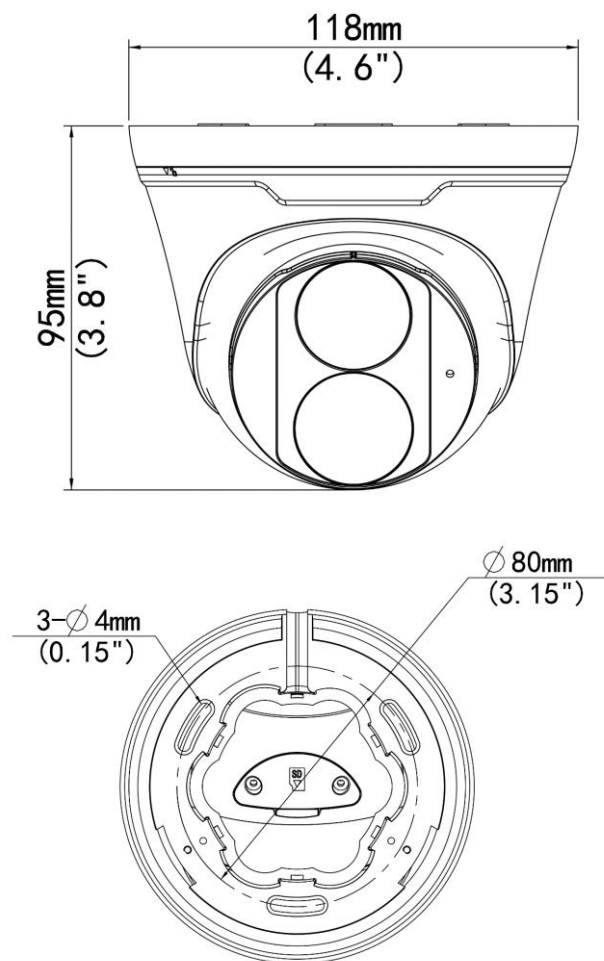

Dimensions

Accessories

See Camera Accessories Guide