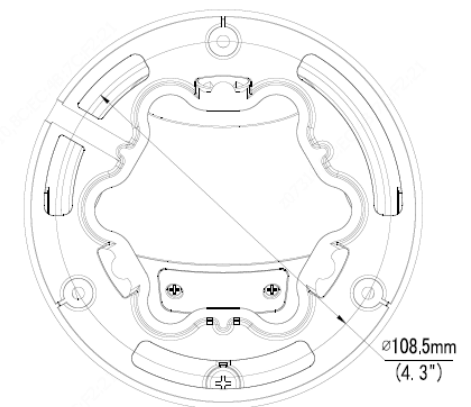

## Specifications

Camera	
Sensor	1/2.7", progressive scan, 5 megapixel, CMOS
Lens	2.7~13.5mm, varifocal automatic focusing and motorized zoom lens
Angle of View (H x V)	106.25° ~ 30.42° x 56.36° ~ 17.22° (wide ~ tele)
Shutter	Auto/Manual, 1 ~ 1/100000 s
Minimum Illumination	Color: 0.002 Lux (F1.2, AGC ON); 0 Lux with IR
Day/Night	IR-cut filter with auto switch (ICR)
Digital noise reduction	2D/3D DNR
IR LED Range / Wavelength	Up to 40m (131 ft) IR range / 850nm
WDR	120dB
Video Compression	Ultra 265, H.265, H.264, MJPEG
H.264 code profile	Baseline profile, Main Profile, High Profile
Maximum Frame Rate / Stream	Main Stream: 5MP (2880 x 1620) @25 fps; 4MP (2560 x 1440) @25 fps; 3MP (2304 x 1296) @25 fps; 2MP (1920 x 1080) @30 fps Sub: 720P (1280 x 720) @ 30fps Third Stream: D1 (720 x 576) @ 30fps
HLC, BLC, 9:16 Corridor, Defog, Flip	Supported
OSD, Privacy, Motion & ROI	Up to 8 areas
Network	
Protocols	IPv4, IGMP, ICMP, ARP, TCP, UDP, DHCP, RTP, RTSP, RTCP, DNS, DDNS, NTP, FTP, UPnP, HTTP, HTTPS, SMTP, SSL, SNMP
Compatible Integration	ONVIF (Profiles S, G, T), API
Network	RJ45, 10M/100M Base-TX Ethernet
Intelligent Video Analytics	Cross line, intrusion, enter area, leave area detection
Local Storage	Micro-SD, up to 256GB
Network Storage	Automatic Network Replenishment (ANR)
General	
Power	12VDC +/- 25%, PoE (IEEE802.3 af); Max 7W
Dimensions (Ø x H) & Weight	Ø129 x 110mm (Ø5.1 x 4.3"); 0.67kg (1.48lb)
Audio I/O & Compression	1 / 0, w/ built-in microphone; G711
Operating Temperature & Humidity	-30°C ~ +60°C (-22°F ~ 140°F); Humidity: 10%~95% RH (non-condensing)
Conformity Certifications	IP67, IK10, CE, FCC

## Dimensions