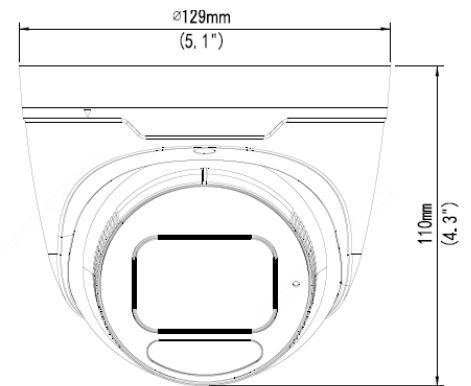

## Specifications

Camera	
Sensor	1/2.7", progressive scan, 5 megapixel, CMOS
Lens	2.7~13.5mm, varifocal automatic focusing and motorized zoom lens
Angle of View (H x V)	106.25° ~ 30.42° x 56.36° ~ 17.22° (wide ~ tele)
Shutter	Auto/Manual, 1 ~ 1/100000 s
Minimum Illumination	Color: 0.002 Lux (F1.2, AGC ON); 0 Lux with IR
Day/Night	IR-cut filter with auto switch (ICR)
Digital noise reduction	2D/3D DNR
IR LED Range / Wavelength	Up to 40m (131 ft) IR range / 850nm
WDR	120dB
Video Compression	Ultra 265, H.265, H.264, MJPEG
H.264 code profile	Baseline profile, Main Profile, High Profile
Maximum Frame Rate / Stream	Main Stream: 5MP (2880 x 1620) @25 fps; 4MP (2560 x 1440) @25 fps; 3MP (2304 x 1296) @25 fps; 2MP (1920 x 1080) @30 fps Sub: 720P (1280 x 720) @ 30fps Third Stream: D1 (720 x 576) @ 30fps
HLC, BLC, 9:16 Corridor, Defog, Flip	Supported
OSD, Privacy, Motion & ROI	Up to 8 areas
Network	
Protocols	IPv4, IGMP, ICMP, ARP, TCP, UDP, DHCP, RTP, RTSP, RTCP, DNS, DDNS, NTP, FTP, UPnP, HTTP, HTTPS, SMTP, SSL, SNMP
Compatible Integration	ONVIF (Profiles S, G, T), API
Network	RJ45, 10M/100M Base-TX Ethernet
Intelligent Video Analytics	Cross line, intrusion, enter area, leave area detection
Local Storage	Micro-SD, up to 256GB
Network Storage	Automatic Network Replenishment (ANR)
General	
Power	12VDC +/- 25%, PoE (IEEE802.3 af); Max 7W
Dimensions (Ø x H) & Weight	Ø129 x 110mm (Ø5.1 x 4.3"); 0.67kg (1.48lb)
Audio I/O & Compression	1 / 0, w/ built-in microphone; G711
Operating Temperature & Humidity	-30°C ~ +60°C (-22°F ~ 140°F); Humidity: 10%~95% RH (non-condensing)
Conformity Certifications	IP67, IK10, CE, FCC

## Dimensions