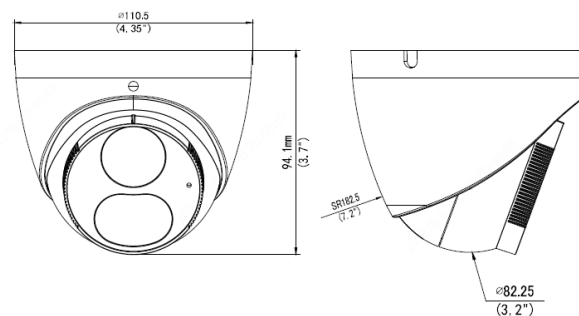

## Specifications

Camera	
Sensor	1/2.7", progressive scan , 5 megapixel, CMOS
Lens	2.8mm @ F1.0
Angle of View (H x V)	102.0° x 53.4°
Shutter	Auto/Manual, 1 ~ 1/100000 s
Minimum Illumination	Color: 0.001 Lux (F1.0, AGC ON); 0 Lux with IR
Day/Night	IR-cut filter with auto switch (ICR)
Digital noise reduction	2D/3D DNR
White LED Range	Up to 30m (98 ft)
WDR	120dB
Video Compression	Ultra 265, H.265, H.264, MJPEG
H.264 code profile	Baseline profile, Main Profile, High Profile
Maximum Frame Rate / Stream	Main Stream: 5MP (2880 x 1620) @ 30fps Sub Stream: 720P (1280 x 720) @ 30fps Third Stream: D1 (720 x 576) @ 30fps
HLC, BLC, Defog, Corridor 9:16 Mode	Supported
OSD, Privacy Mask, Motion Detection & ROI	Up to 8 areas
Network	
Protocols	IPv4, IGMP, ICMP, ARP, TCP, UDP, DHCP, PPPoE, RTP, RTSP, RTCP, DNS, DDNS, NTP, FTP, UPnP, HTTP, HTTPS, SMTP, 802.1x, SNMP, QoS
Compatible Integration	ONVIF Profile S, API
Network	RJ45, 10M/100M Base-TX Ethernet
Intelligent Perimeter Protection	Cross Line, Intrusion, Enter Area, Leave Area detection; Motion detection
Local Storage	Micro-SD, up to 256GB
Network Storage	Automatic Network Replenishment (ANR)
General	
Power	12VDC +/- 25%, PoE (IEEE802.3 af); Power consumption: Max 7.5W
Audio	1 / 0; G.711
Dimensions (L x W x H) & Weight	Φ110.5 x 94.1mm (Φ4.4 x 3.7"); 0.44kg (0.97lb)
Operating Temperature & Humidity	-30°C ~ +60°C (-22°F ~ 140°F); Humidity: 10%~95% RH (non-condensing)
Conformity Certifications	IP67, CE, FCC

## Dimensions