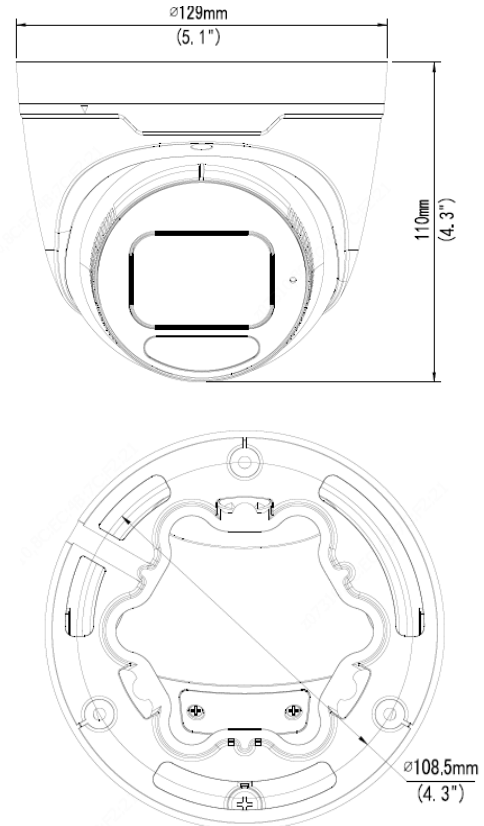

Specifications

Camera	
Sensor	1/2.8", progressive scan , 8 megapixel, CMOS
Lens	2.8~12 mm, varifocal automatic focusing and motorized zoom lens
Angle of View (H)	107.4° ~ 29.2 x 54.2° ~ 16.3° (wide ~ tele)
Shutter	Auto/Manual, 1 ~ 1/100000 s
Minimum Illumination	Color: 0.003 Lux (F1.6, AGC ON); 0 Lux with IR
Day/Night	IR-cut filter with auto switch (ICR)
Digital noise reduction	2D/3D DNR
IR LED Range	Up to 40m (131ft) IR range
WDR	120dB
Video Compression	Ultra 265, H.265, H.264, MJPEG
H.264 code profile	Baseline profile, Main Profile, High Profile
Maximum Frame Rate / Stream	Main: 8MP (3840 x 2160) @ 20fps Sub: 2MP (1920 x 1080) @ 30fps Third Stream: D1 (720 x 576) @ 30fps
HLC, BLC, 9:16 Corridor, Defog, Flip	Supported
OSD, Privacy, Motion & ROI	Up to 8 areas
Network	
Protocols	IPv4, IGMP, ICMP, ARP, TCP, UDP, DHCP, PPPoE, RTP, RTSP, RTCP, DNS, DDNS, NTP, FTP, UPnP, HTTP, HTTPS, SMTP, 802.1x, SNMP, QoS
Compatible Integration	ONVIF (Profile S, Profile G, Profile T), API
Network	RJ45, 10M/100M Base-TX Ethernet
Smart Intrusion Prevention	Cross Line, Intrusion, Enter/Leave Area Detection
Local Storage	Micro-SD, up to 256GB
Network Storage	Automatic Network Replenishment (ANR)
General	
Power	12VDC +/- 25%, PoE (IEEE802.3 af); Max 9W
Dimensions (Ø x H) & Weight	Ø129 x 110mm (Ø5.1 x 4.3"); 0.69kg (1.52lb)
Audio I/O & Compression	1 / 1 w/ built-in Mic; G711 compression
Alarm I/O	1 / 1
Operating Temperature & Humidity	-30°C ~ +60°C (-22°F ~ 140°F); Humidity: 10%~95% RH (non-condensing)
Conformity Certifications	IP67, IK10; CE, FCC

Dimensions

Accessories

See Camera Accessories Guide