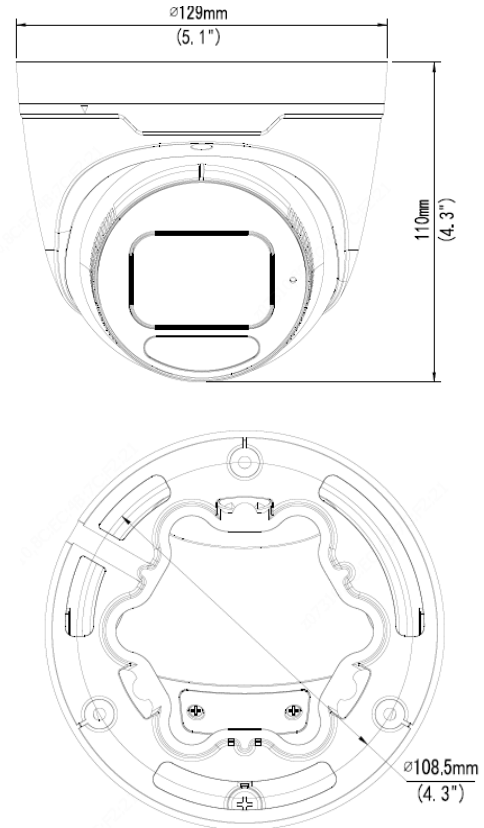

## Specifications

Camera	
Sensor	1/2.8", progressive scan , 8 megapixel, CMOS
Lens	2.8~12 mm, varifocal automatic focusing and motorized zoom lens
Angle of View (H)	107.4° ~ 29.2 x 54.2° ~ 16.3° (wide ~ tele)
Shutter	Auto/Manual, 1 ~ 1/100000 s
Minimum Illumination	Color: 0.003 Lux (F1.6, AGC ON); 0 Lux with IR
Day/Night	IR-cut filter with auto switch (ICR)
Digital noise reduction	2D/3D DNR
IR LED Range	Up to 40m (131ft) IR range
WDR	120dB
Video Compression	Ultra 265, H.265, H.264, MJPEG
H.264 code profile	Baseline profile, Main Profile, High Profile
Maximum Frame Rate / Stream	Main: 8MP (3840 x 2160) @ 20fps Sub: 2MP (1920 x 1080) @ 30fps Third Stream: D1 (720 x 576) @ 30fps
HLC, BLC, 9:16 Corridor, Defog, Flip	Supported
OSD, Privacy, Motion & ROI	Up to 8 areas
Network	
Protocols	IPv4, IGMP, ICMP, ARP, TCP, UDP, DHCP, PPPoE, RTP, RTSP, RTCP, DNS, DDNS, NTP, FTP, UPnP, HTTP, HTTPS, SMTP, 802.1x, SNMP, QoS
Compatible Integration	ONVIF (Profile S, Profile G, Profile T), API
Network	RJ45, 10M/100M Base-TX Ethernet
Smart Intrusion Prevention	Cross Line, Intrusion, Enter/Leave Area Detection
Local Storage	Micro-SD, up to 256GB
Network Storage	Automatic Network Replenishment (ANR)
General	
Power	12VDC +/- 25%, PoE (IEEE802.3 af); Max 9W
Dimensions (Ø x H) & Weight	Ø129 x 110mm (Ø5.1 x 4.3"); 0.69kg (1.52lb)
Audio I/O & Compression	1 / 0, w/ built-in microphone; G711
Operating Temperature & Humidity	-30°C ~ +60°C (-22°F ~ 140°F); Humidity: 10%~95% RH (non-condensing)
Conformity Certifications	IP67, IK10; CE, FCC

## Dimensions