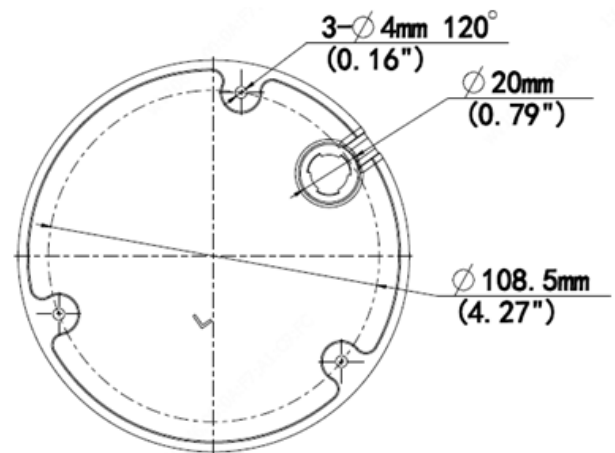

Dimensions

Accessories

See Camera Accessories Guide