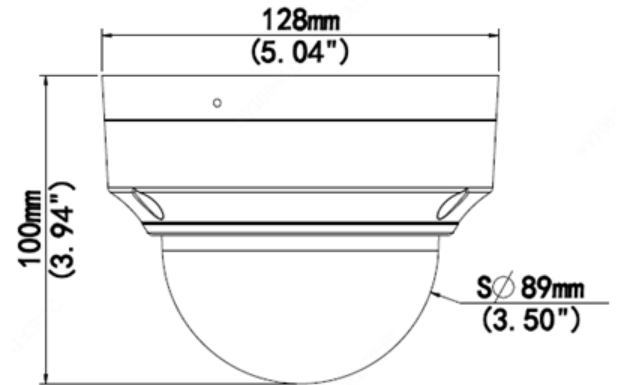

Dimensions

Accessories

See Camera Accessories Guide