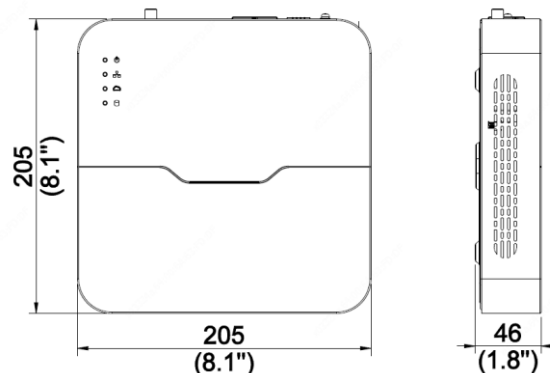

Specifications

Video	
IP Camera Inputs	4 channels
Video Formats	Ultra 265, H.265, H.264
Recording Video Resolution	4K (8MP), 3840 x 2160 Maximum
Playback Video Capability (fps)	1 x 4K @ 30, 4 x 5MP @ 25, 4 x 4MP @ 25, 4 x 3MP @ 25, 4 x 1080p @ 30
Monitor Output	1 x HDMI (4K~ 720p); 1 x VGA (1080p ~ 720p)
Synchronous Playback	4 channels
Network	
Protocols	TCP/IP, P2P, UPnP, NTP, DHCP, PPPoE, HTTP, HTTPS, DNS, DDNS, SMTP, RTSP
Bandwidth	Incoming – 64Mbps; Outgoing – 48Mbps
Remote Users	128
General Alarm	Motion, Tampering, Human Body Detection, Video Loss, Alarm Input
General	
Network Interface	1 – RJ45, 10M/100M, self-adaptive Ethernet
USB Interface	Rear panel: 2 x USB2.0
PoE Interface	4 – 100Mbps RJ45 ports; IEEE 802.3af/at; Max 30W single port, w/ Max 54W total
Audio Interface	1ch RCA Output
Hard Disk	1 SATA, up to 8TB
Power	48VDC; 9W Consumption (w/o HDD)
Operating Temperature	-10°C ~ +55°C (+14°F ~ +131°F), Humidity ≤ 90% RH(non-condensing)
Dimensions (WxDxH)	205 × 205 × 46mm (8.1 × 8.1 × 1.8")
Weight (w/o HDD)	06kg (1.3lb)
Conformity Certifications	FCC, CE (UL – Power Supply only)

Dimensions

Accessories

R50CAT5E	50' CAT5E Cable w/ Connectors
R100CAT5E	100' CAT5E Cable w/ Connectors
R200CAT6	200' CAT6 Cable w/ Connectors
R300CAT6	300' CAT6 Cable w/ Connectors
4KTESTMON	Video Test Monitor