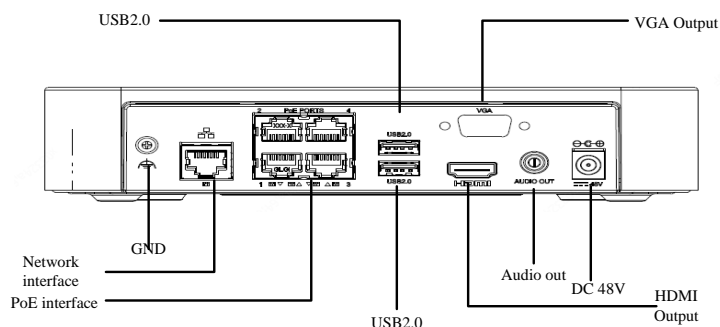

Rear Panel

Models

NR04XP-1T

NR04XP-2T