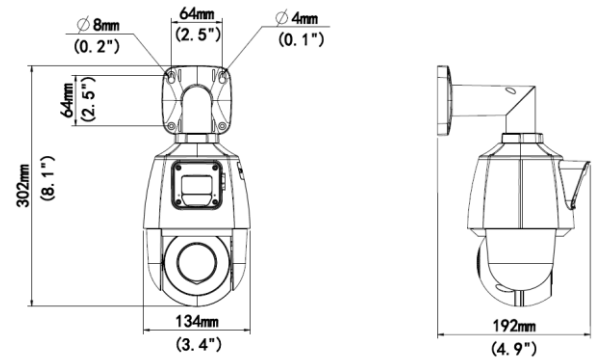

Dimensions

Wall Mount