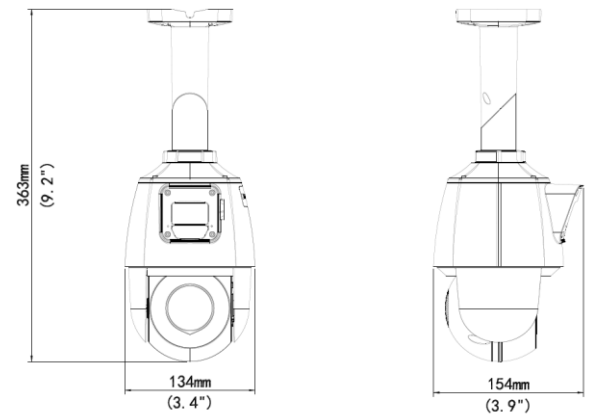

Specifications

Camera	
Sensor	1/2.8", progressive scan , 2 megapixel CMOS
Lens	2.8mm Fixed and 2.8 ~ 12mm, automatic focusing and motorized Zoom
Angle of View (H x V)	Fixed: 102.4° x 54.9°; Zoom: 30.6° ~ 106.6° x 17.4° ~ 56.5°(wide ~ tele)
Shutter	Auto/Manual, 1 ~ 1/100000 s
Minimum Illumination	Color: 0.002 Lux (F1.6, AGC ON); 0 Lux with IR/White Light
Day/Night & DNR	IR-cut filter with auto switch (ICR); 2D/3D DNR
IR LED & White Light Range	IR: Fixed: up to 10m (32.8ft); Zoom: up to 50m (164ft); White: Fixed: NA; Zoom: 10m (32.8ft)
WDR	Fixed: 120dB; Zoom: Digital
Video Compression & Maximum Frame Rate / Stream	Ultra 265, H.265, H.264, MJPEG Main Stream: 2MP (1920 x 1080) @ 25fps Sub Stream: 720P (1280 x 720) @ 25fps
HLC, BLC, Flip, Defog	Supported
OSD, Privacy Mask, Motion Detection & ROI	Up to 24 areas
Pan and Tilt Speed; Presets	0°~345° Pan, 40°/s max speed; -10° ~ 100° Tilt, 50°/s max speed; 255 presets
Network	
Protocols	IPv4, IGMP, ICMP, ARP, TCP, UDP, DHCP, PPPoE, RTP, RTSP, RTCP, DNS, DDNS, NTP, FTP, UPnP, HTTP, HTTPS, SMTP, 802.1x, SNMP, QoS, RTMP, SSL/TLS
Compatible Integration	ONVIF Profile S & G, API
Network	RJ45, 10M/100M Base-TX Ethernet
Intelligent Perimeter Protection	Cross Line, Intrusion, Enter Area, Leave Area detection; Motion detection; False Alarm Filter
Local & Network Storage	Micro-SD, up to 256GB; ANR
General	
Power	12VDC +/- 25%, PoE (IEEE802.3 af); Max 16W
Dimensions (Ø x H) & Weight	Wall: Φ134 x 192 x 302mm (Φ5.3 x 7.6 x 11.9") Ceiling: Φ134 x 154 x 363mm (Φ5.3 x 6.1 x 14.3"); Weight 1.03kg (2.27lb)
Audio I/O & Compression	1/1 w/ Built-in Mic (2) & Speaker; G.711U, G.711A
Operating Temperature & Humidity	-20°C ~ +60°C (-4°F ~ 140°F); Humidity: 10%~ 95% RH (non-condensing)
Conformity Certifications	IP66, CE, FCC

Dimensions

Wall Mount

Ceiling Mount

Accessories

See Camera Accessories Guide