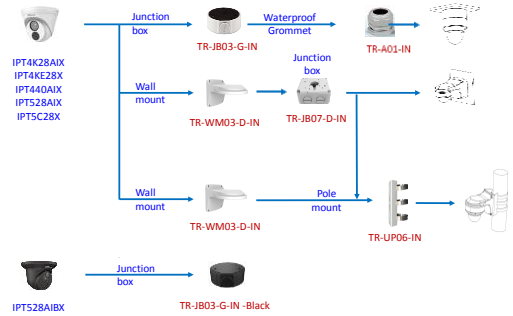

Camera Accessories Guide

6/29/2022

uniview tec

Turret Domes

uniview tec

Turret Domes

uniview tec

Vandal Dome Pendant Mounts

uniview tec

Turret Dome Pendant Mounts

uniview tec

PTZ Domes

uniview tec

PTZ Domes

uniview tec

Fisheye Domes