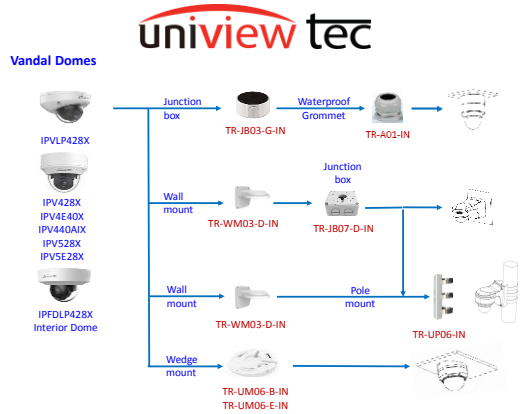

Camera Accessories Guide

6/29/2022

uniview tec

Turret Domes

uniview tec

Turret Domes

uniview tec

Vandal Dome Pendant Mounts

uniview tec

Turret Dome Pendant Mounts

uniview tec

PTZ Domes

uniview tec

PTZ Domes

uniview tec

Fisheye Domes