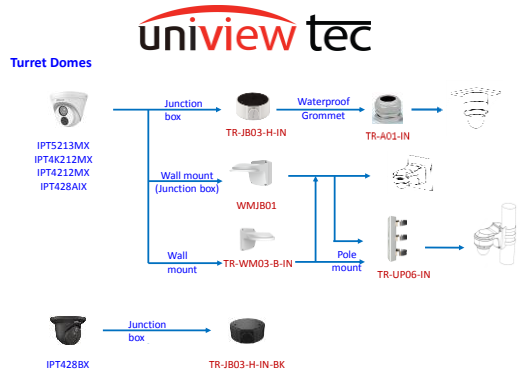

Camera Accessories Guide

6/29/2022

uniview tec

Turret Domes

uniview tec

Turret Domes

uniview tec

Vandal Dome Pendant Mounts

uniview tec

Turret Dome Pendant Mounts

uniview tec

PTZ Domes

uniview tec

PTZ Domes

uniview tec

Fisheye Domes

uniview tec

Fisheye Dome Pendant Mounts

uniview tec

Bullets

uniview tec

Bullets

uniview tec

Bullets