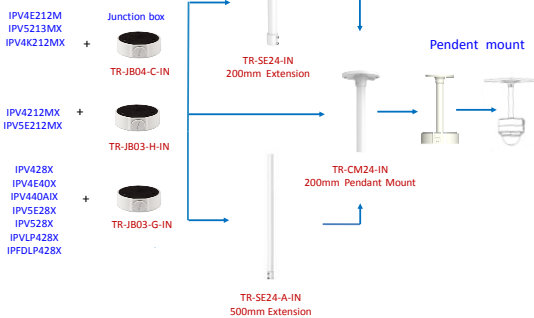

uniview tec

Turret Dome Pendant Mounts

uniview tec

PTZ Domes

uniview tec

PTZ Domes

uniview tec

Fisheye Domes